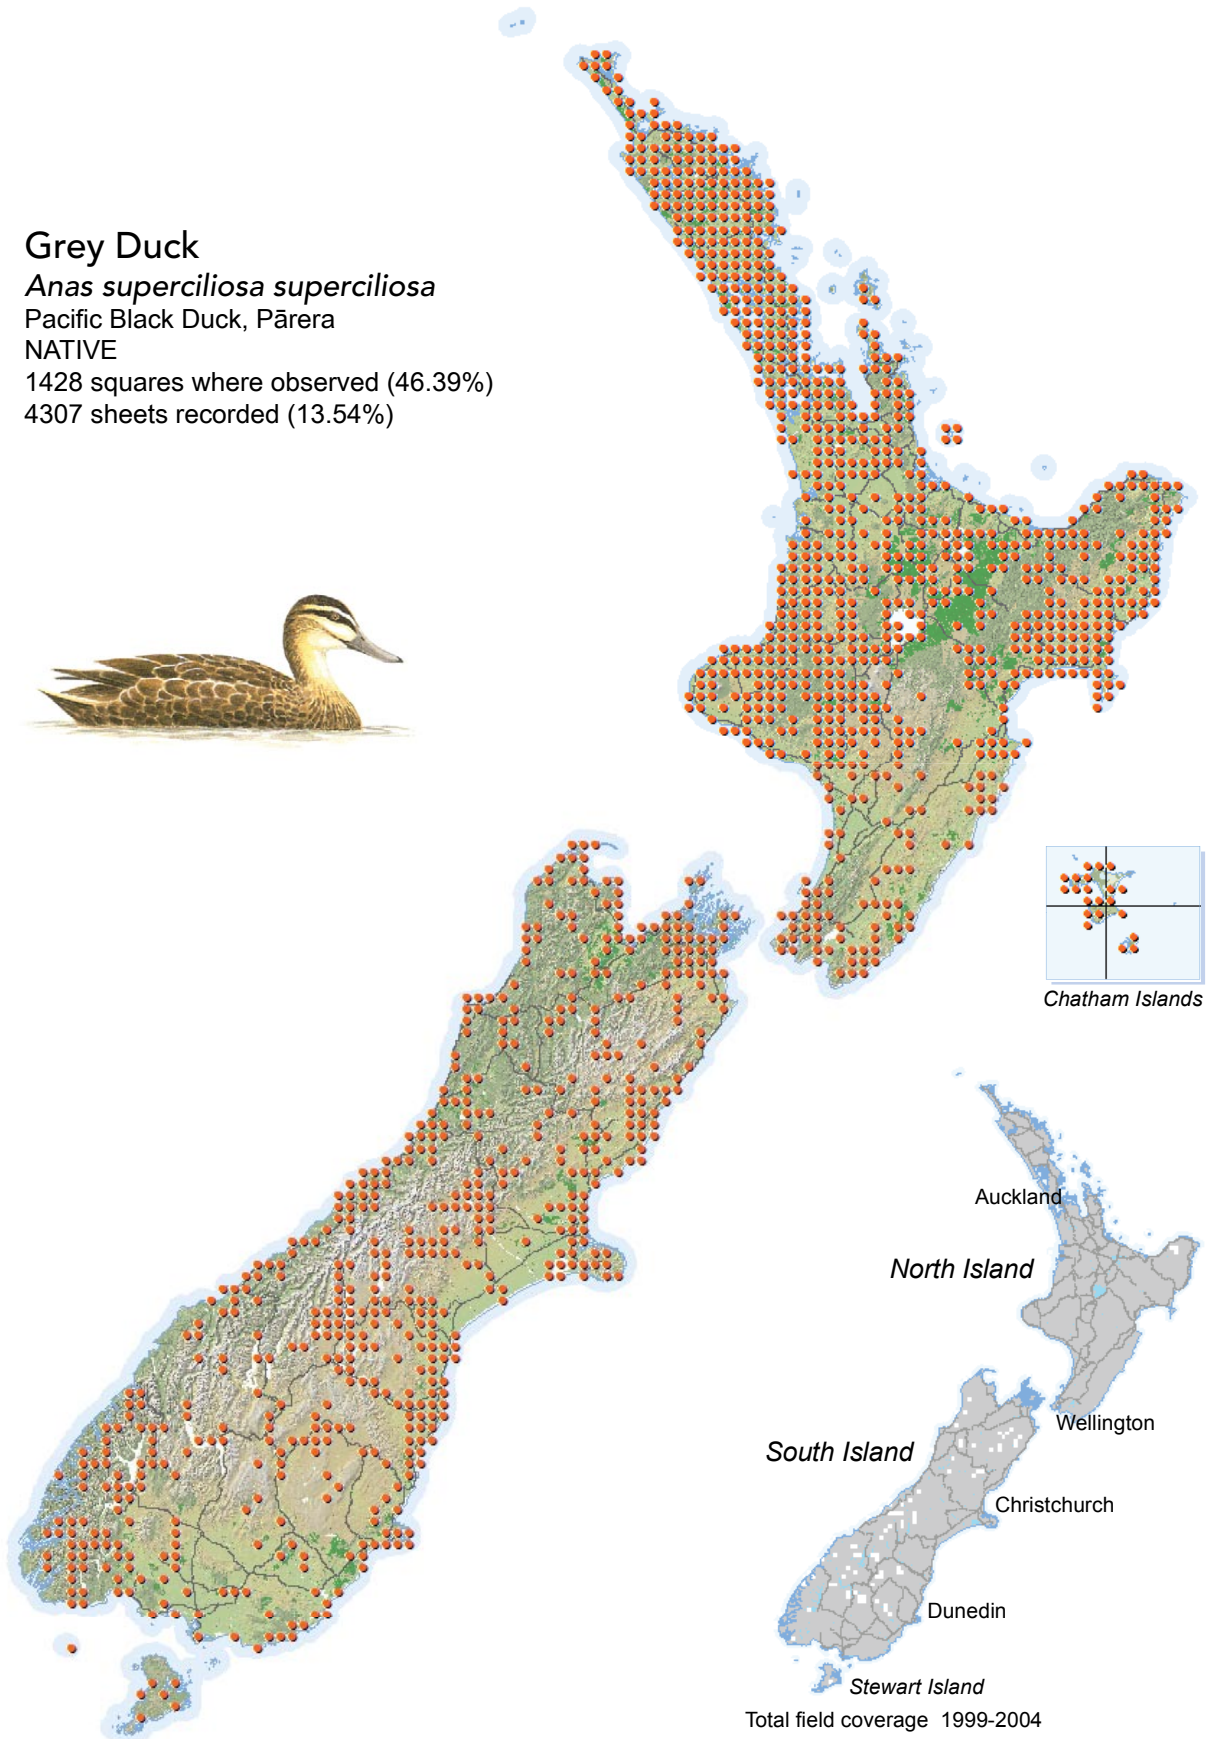

# BIRD DISTRIBUTION IN NEW ZEALAND 1999-2004 - WEBATLAS

CJR Robertson, P Hyvönen, MJ Fraser and CR Pickard.

© Ornithological Society of New Zealand Inc. P O Box 834, Nelson 7040, New Zealand

## Grey Duck

*Anas superciliosa superciliosa*

Pacific Black Duck, Pārera

NATIVE

1428 squares where observed (46.39%)

4307 sheets recorded (13.54%)

[Summary sourced from 10km grid square field surveys published as the ATLAS OF BIRD DISTRIBUTION IN NEW ZEALAND 1999-2004. Robertson *et al.*, 2007. ISBN 0 9582486 5 6. Illustration by DJ Onley from THE FIELD GUIDE TO THE BIRDS OF NEW ZEALAND. HA Robertson & BD Heather, 2005. ISBN 0 14 302040 4]