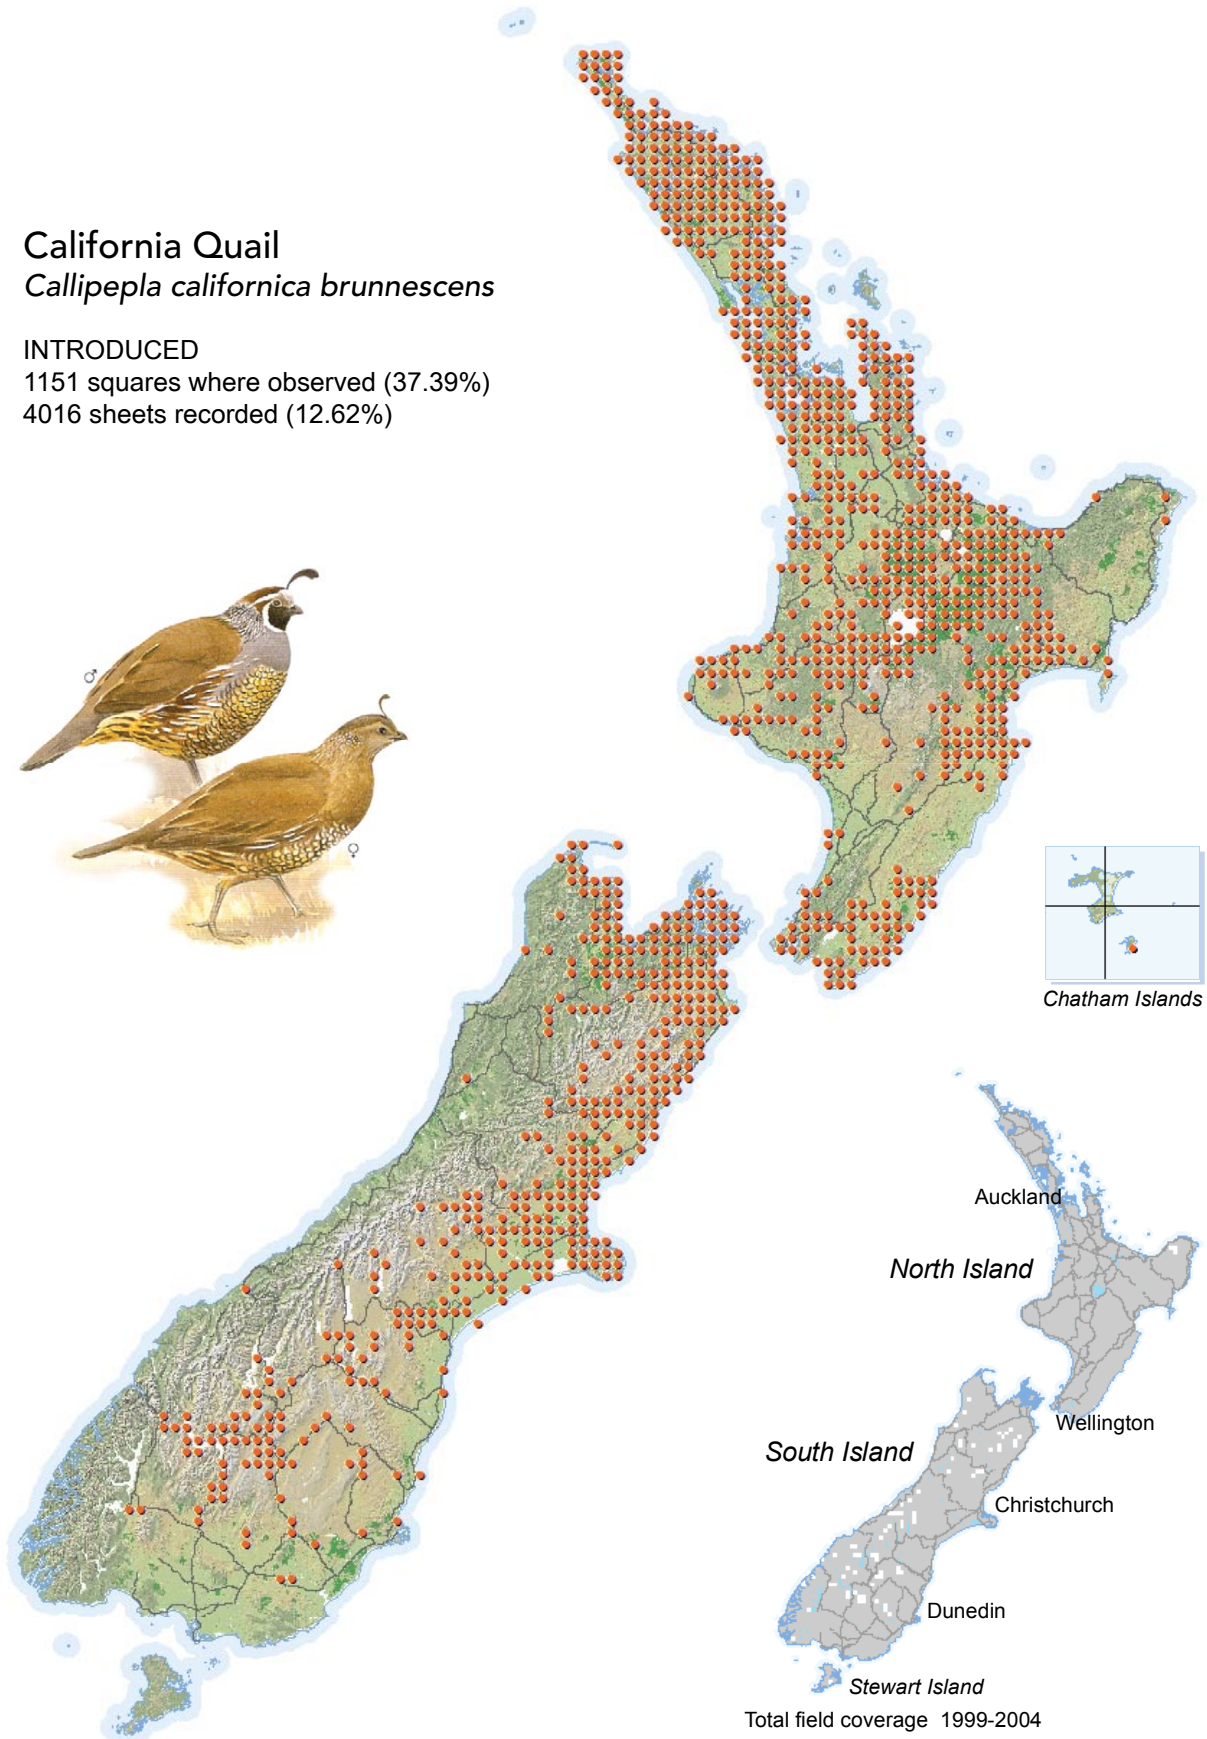

# BIRD DISTRIBUTION IN NEW ZEALAND 1999-2004 - WEBATLAS

CJR Robertson, P Hyvönen, MJ Fraser and CR Pickard.

© Ornithological Society of New Zealand Inc. P O Box 834, Nelson 7040, New Zealand

## California Quail

*Callipepla californica brunnescens*

INTRODUCED

1151 squares where observed (37.39%)

4016 sheets recorded (12.62%)

[Summary sourced from 10km grid square field surveys published as the ATLAS OF BIRD DISTRIBUTION IN NEW ZEALAND 1999-2004. Robertson *et al.*, 2007. ISBN 0 9582486 5 6. Illustration by DJ Onley from THE FIELD GUIDE TO THE BIRDS OF NEW ZEALAND. HA Robertson & BD Heather, 2005. ISBN 0 14 302040 4]