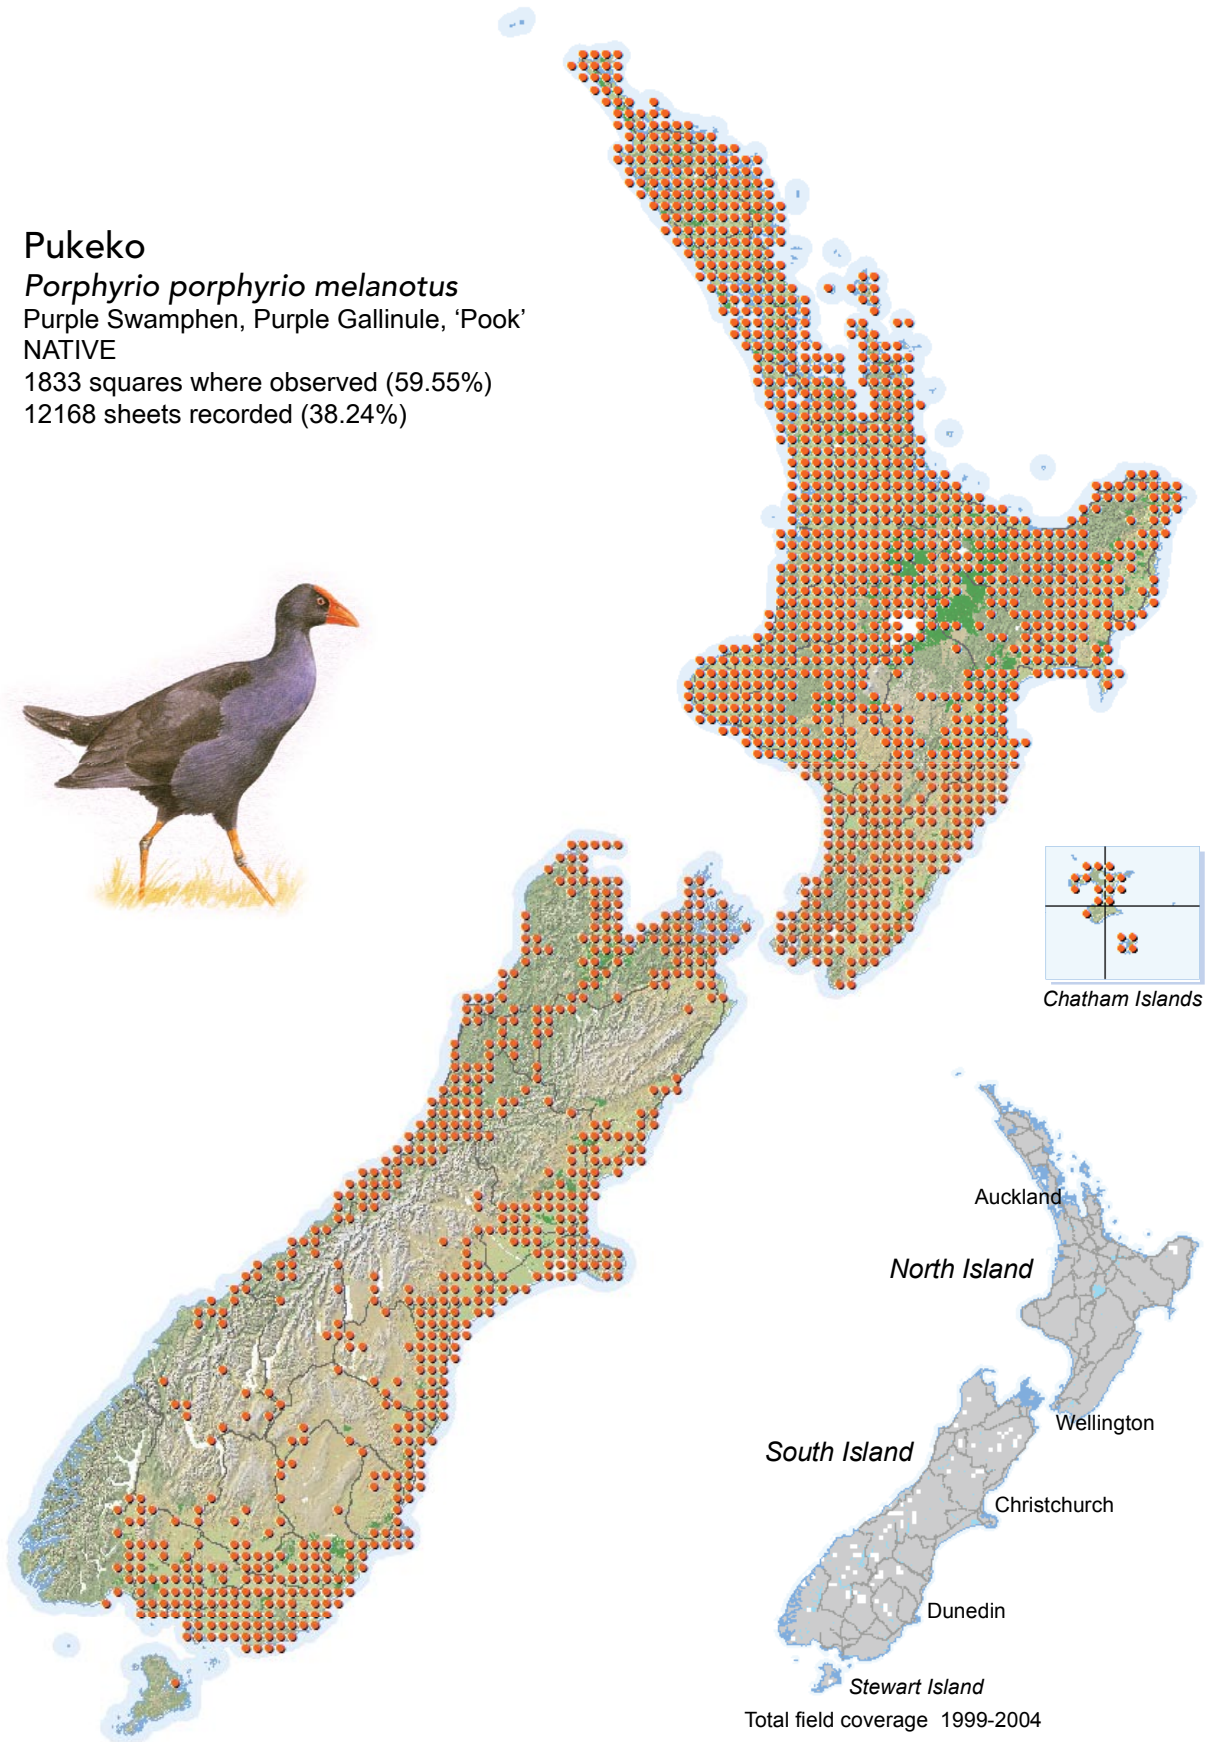

## Pukeko

*Porphyrio porphyrio melanotus*

Purple Swamphen, Purple Gallinule, 'Pook'

NATIVE

1833 squares where observed (59.55%)

12168 sheets recorded (38.24%)

[Summary sourced from 10km grid square field surveys published as the ATLAS OF BIRD DISTRIBUTION IN NEW ZEALAND 1999-2004. Robertson *et al.*, 2007. ISBN 0 9582486 5 6. Illustration by DJ Onley from THE FIELD GUIDE TO THE BIRDS OF NEW ZEALAND. HA Robertson & BD Heather, 2005. ISBN 0 14 302040 4]