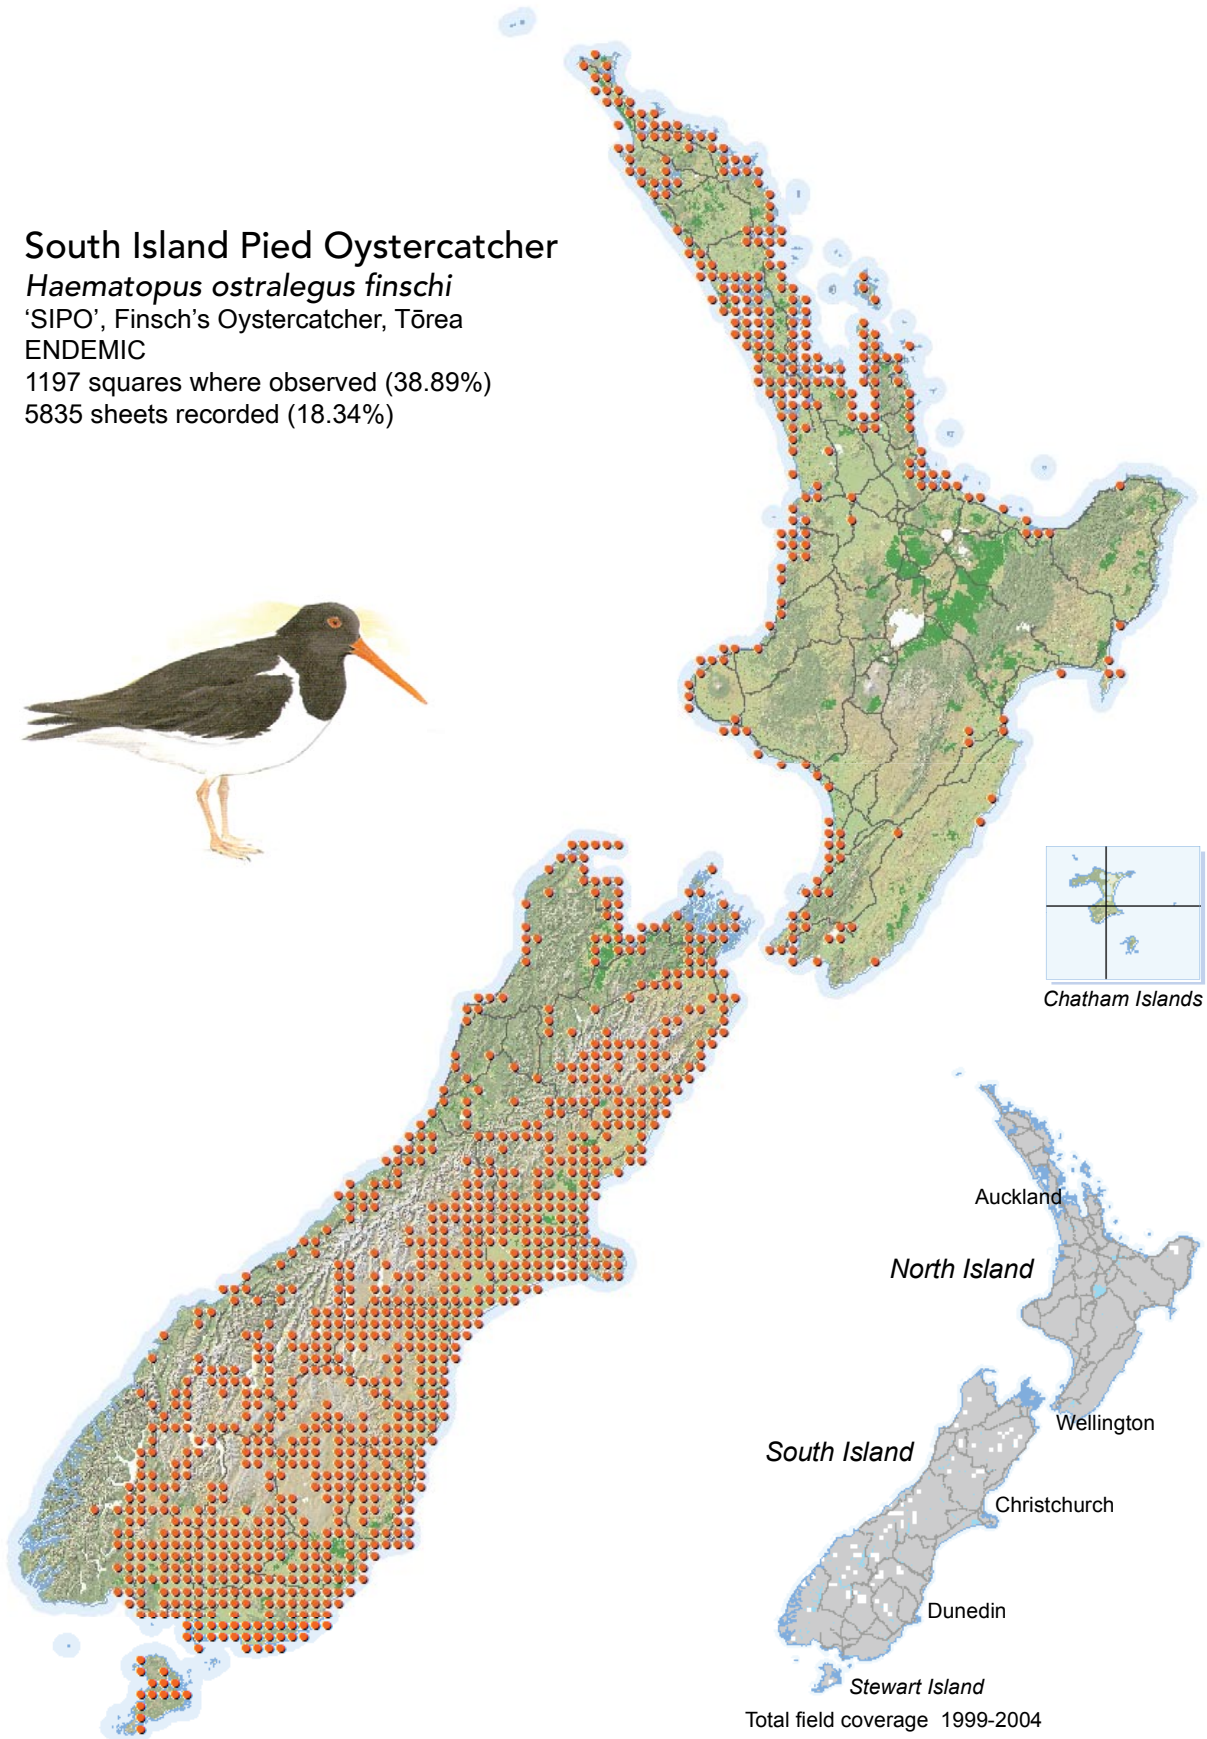

## South Island Pied Oystercatcher

*Haematopus ostralegus finschi*

'SIPO', Finsch's Oystercatcher, Tōrea

ENDEMIC

1197 squares where observed (38.89%)

5835 sheets recorded (18.34%)

[Summary sourced from 10km grid square field surveys published as the ATLAS OF BIRD DISTRIBUTION IN NEW ZEALAND 1999-2004. Robertson *et al.*, 2007. ISBN 0 9582486 5 6. Illustration by DJ Onley from THE FIELD GUIDE TO THE BIRDS OF NEW ZEALAND. HA Robertson & BD Heather, 2005. ISBN 0 14 302040 4]