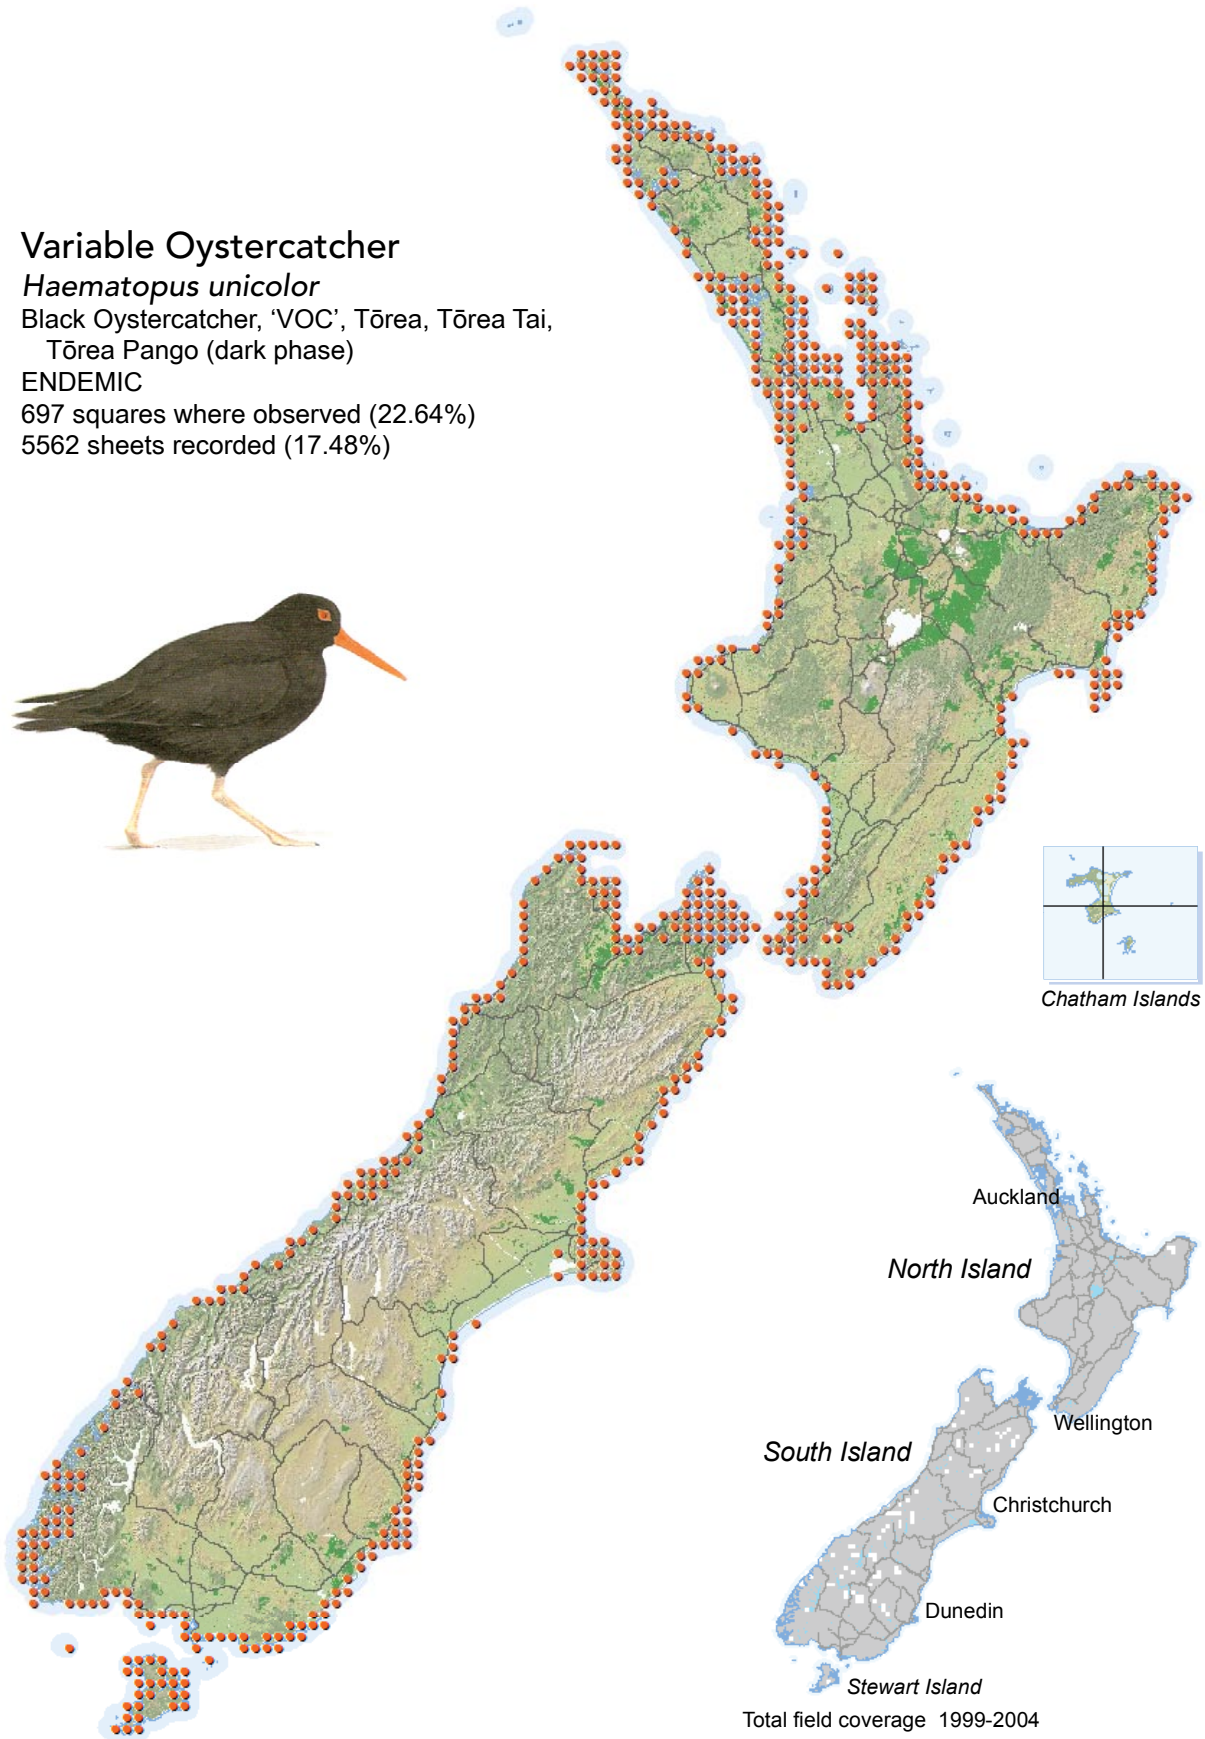

BIRD DISTRIBUTION IN NEW ZEALAND 1999-2004 - WEBATLAS

CJR Robertson, P Hyvönen, MJ Fraser and CR Pickard.

© Ornithological Society of New Zealand Inc. P O Box 834, Nelson 7040, New Zealand

Variable Oystercatcher

Haematopus unicolor

Black Oystercatcher, 'VOC', Tōrea, Tōrea Tai,
Tōrea Pango (dark phase)

ENDEMIC

697 squares where observed (22.64%)

5562 sheets recorded (17.48%)

[Summary sourced from 10km grid square field surveys published as the ATLAS OF BIRD DISTRIBUTION IN NEW ZEALAND 1999-2004. Robertson *et al.*, 2007. ISBN 0 9582486 5 6. Illustration by DJ Onley from THE FIELD GUIDE TO THE BIRDS OF NEW ZEALAND. HA Robertson & BD Heather, 2005. ISBN 0 14 302040 4]