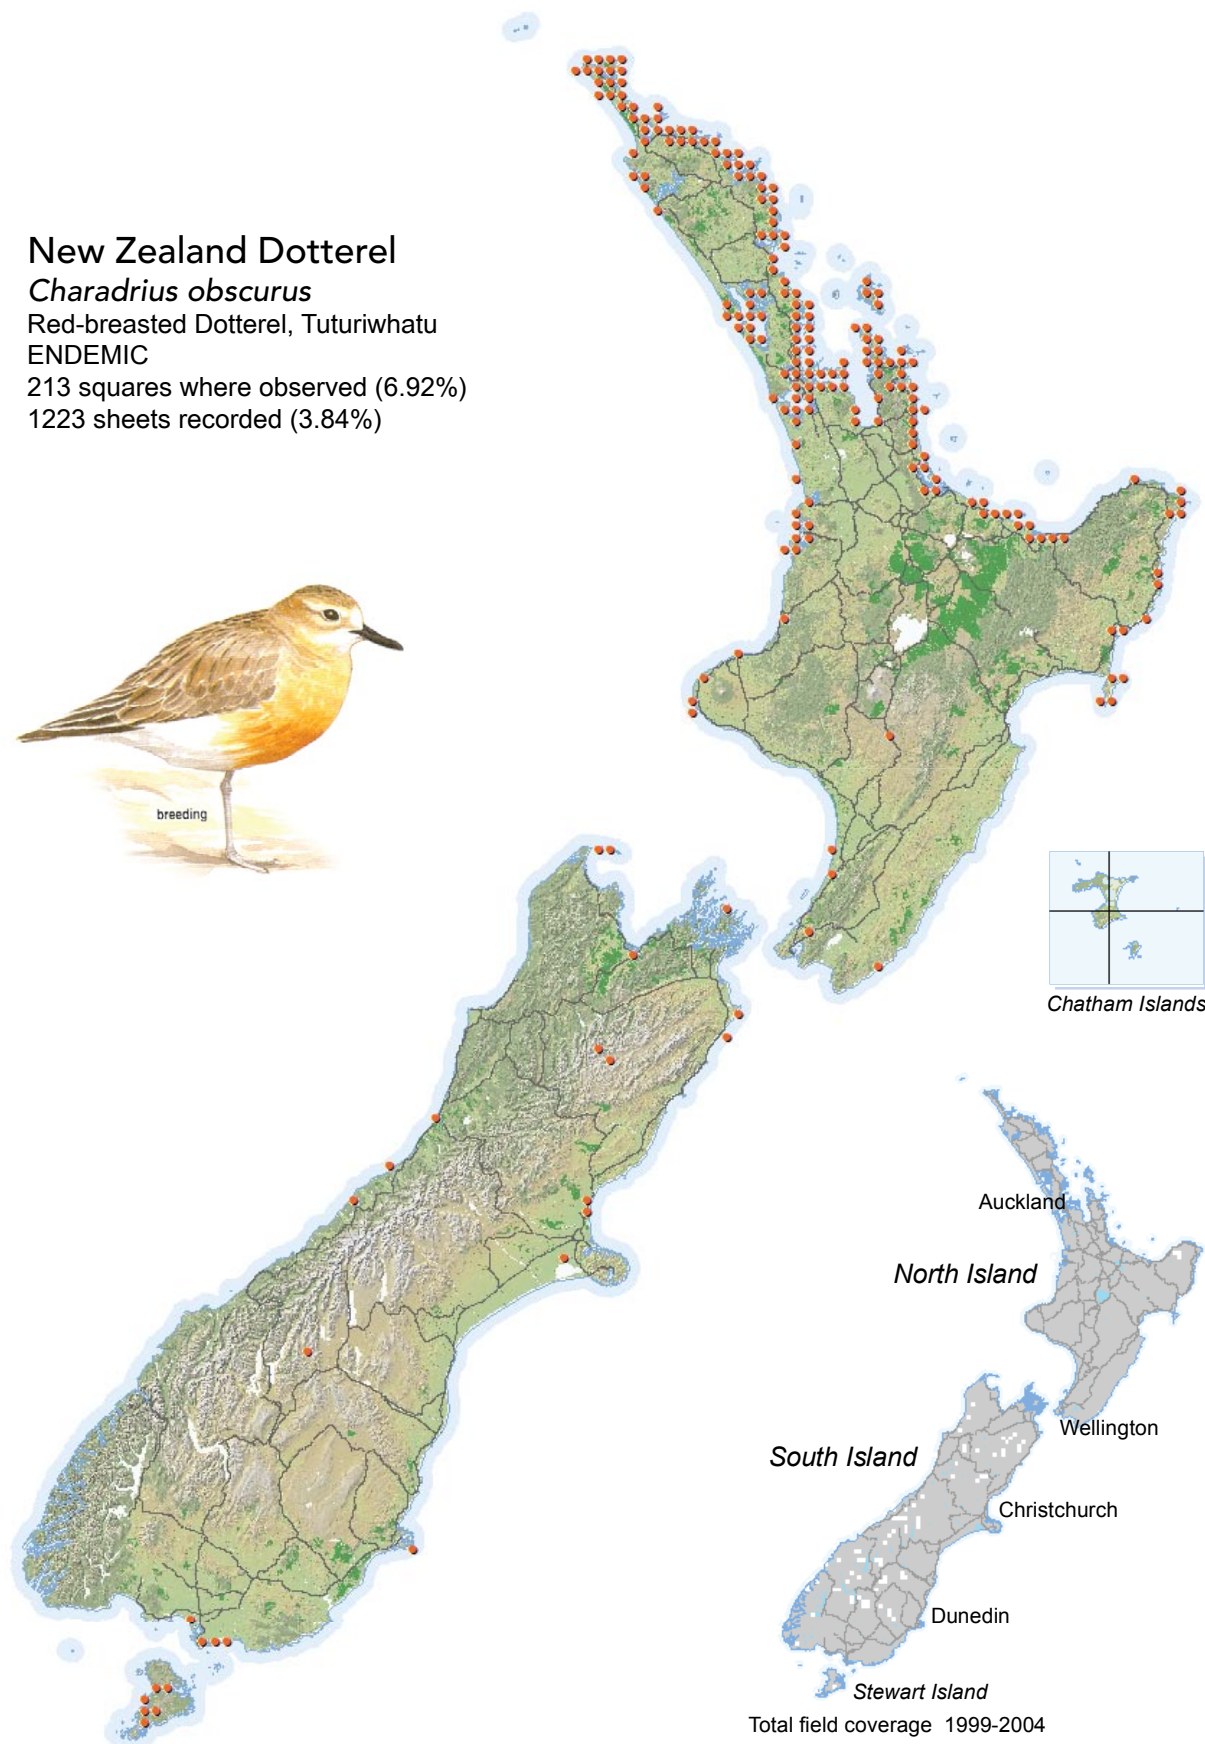

BIRD DISTRIBUTION IN NEW ZEALAND 1999-2004 - WEBATLAS

CJR Robertson, P Hyvönen, MJ Fraser and CR Pickard.

© Ornithological Society of New Zealand Inc. P O Box 834, Nelson 7040, New Zealand

New Zealand Dotterel

Charadrius obscurus

Red-breasted Dotterel, Tuturiwhatu

ENDEMIC

213 squares where observed (6.92%)

1223 sheets recorded (3.84%)

[Summary sourced from 10km grid square field surveys published as the ATLAS OF BIRD DISTRIBUTION IN NEW ZEALAND 1999-2004. Robertson *et al.*, 2007. ISBN 0 9582486 5 6. Illustration by DJ Onley from THE FIELD GUIDE TO THE BIRDS OF NEW ZEALAND. HA Robertson & BD Heather, 2005. ISBN 0 14 302040 4]