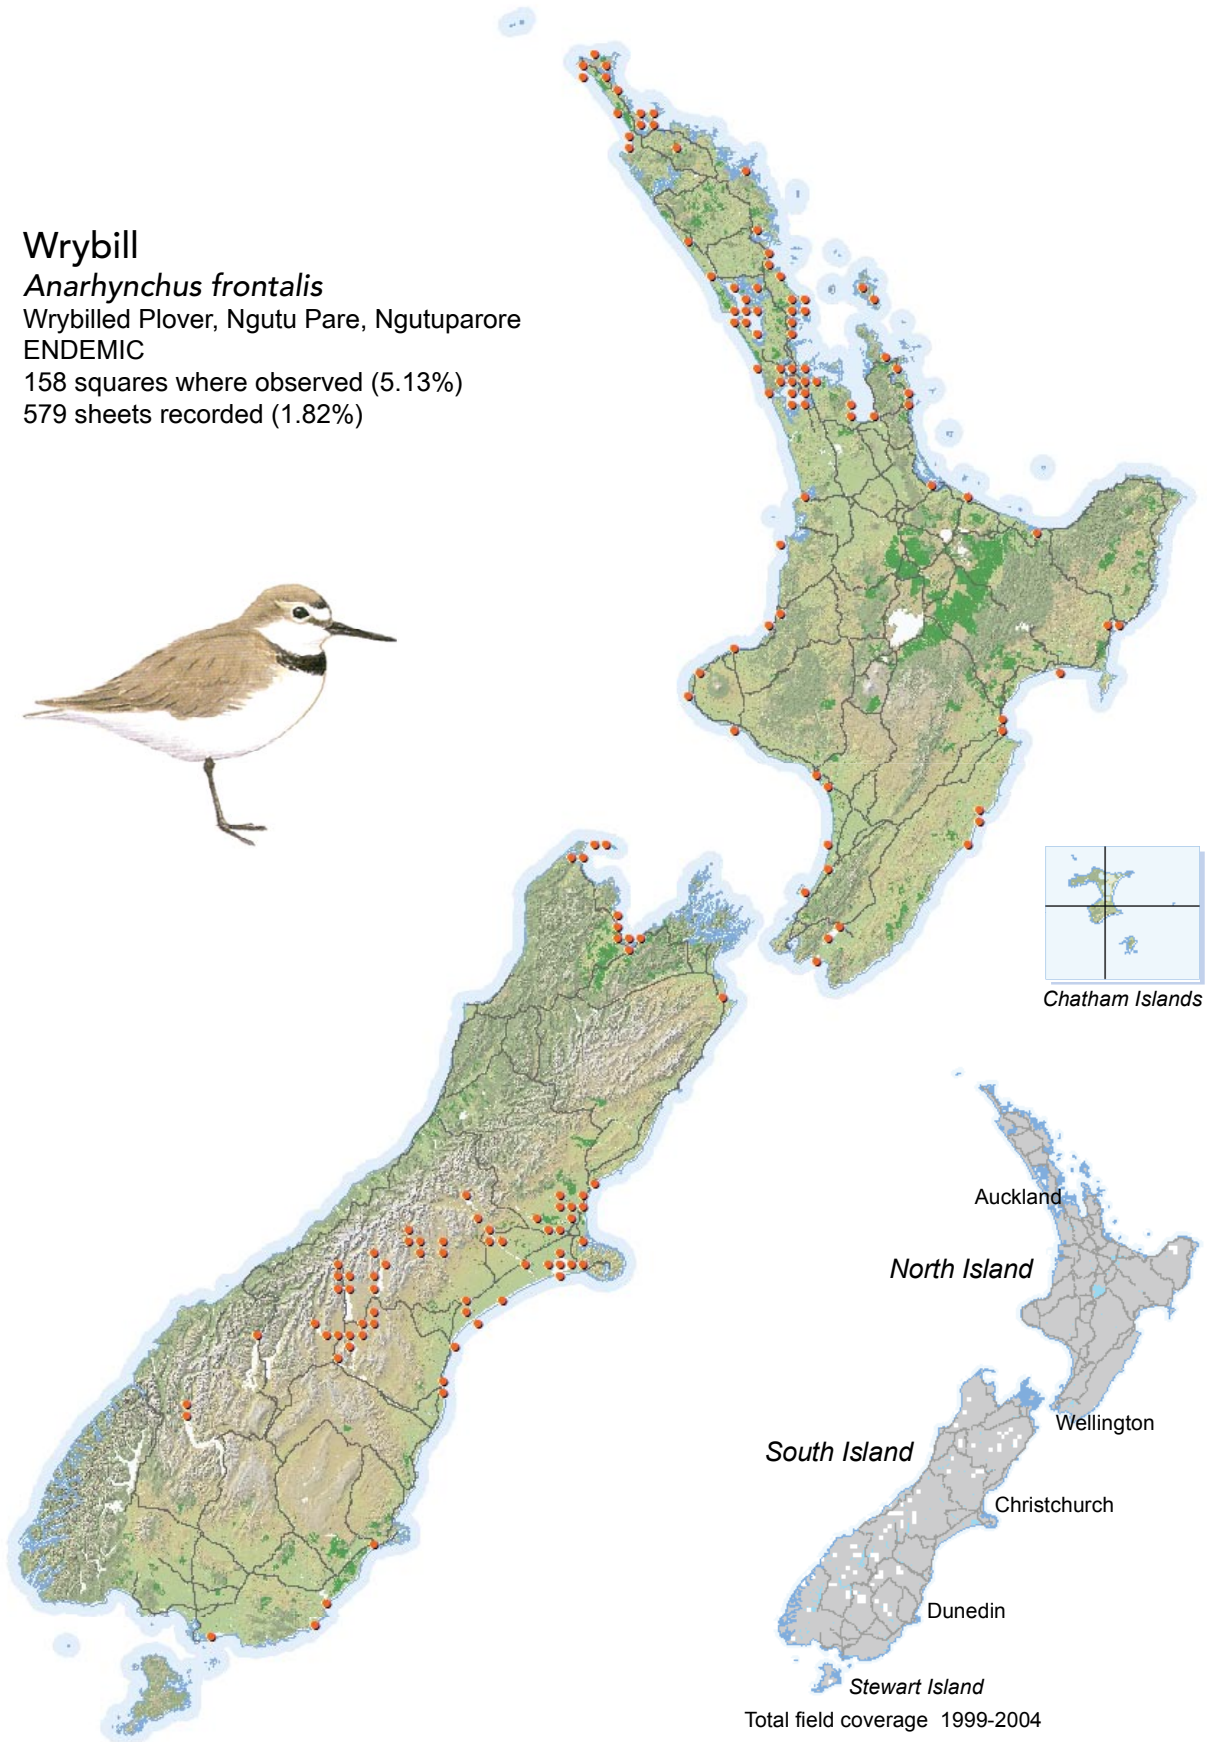

BIRD DISTRIBUTION IN NEW ZEALAND 1999-2004 - WEBATLAS

CJR Robertson, P Hyvönen, MJ Fraser and CR Pickard.

© Ornithological Society of New Zealand Inc. P O Box 834, Nelson 7040, New Zealand

Wrybill

Anarhynchus frontalis

Wrybilled Plover, Ngutu Pare, Ngutuparore

ENDEMIC

158 squares where observed (5.13%)

579 sheets recorded (1.82%)

[Summary sourced from 10km grid square field surveys published as the ATLAS OF BIRD DISTRIBUTION IN NEW ZEALAND 1999-2004. Robertson *et al.*, 2007. ISBN 0 9582486 5 6. Illustration by DJ Onley from THE FIELD GUIDE TO THE BIRDS OF NEW ZEALAND. HA Robertson & BD Heather, 2005. ISBN 0 14 302040 4]