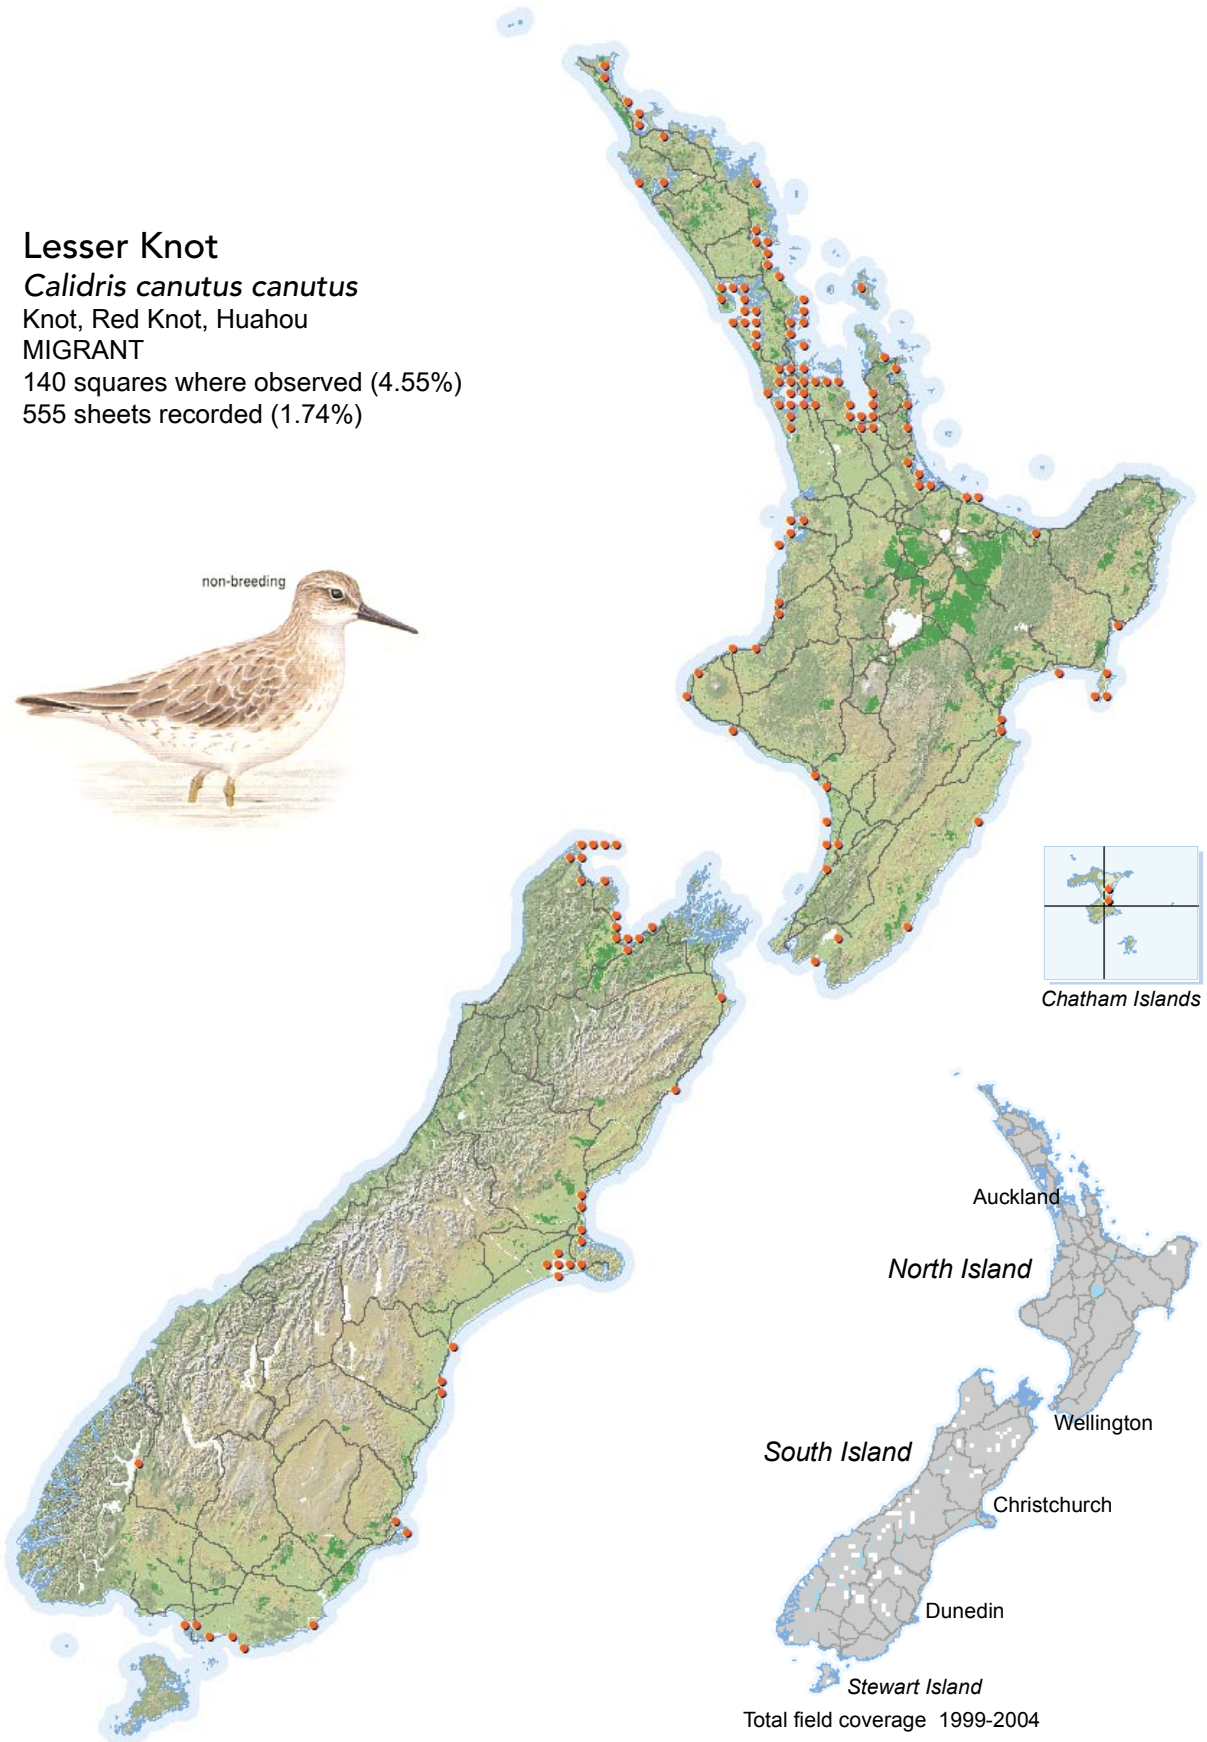

BIRD DISTRIBUTION IN NEW ZEALAND 1999-2004 - WEBATLAS

CJR Robertson, P Hyvönen, MJ Fraser and CR Pickard.

© Ornithological Society of New Zealand Inc. P O Box 834, Nelson 7040, New Zealand

Lesser Knot

Calidris canutus canutus

Knot, Red Knot, Huahou

MIGRANT

140 squares where observed (4.55%)

555 sheets recorded (1.74%)

[Summary sourced from 10km grid square field surveys published as the ATLAS OF BIRD DISTRIBUTION IN NEW ZEALAND 1999-2004. Robertson *et al.*, 2007. ISBN 0 9582486 5 6. Illustration by DJ Onley from THE FIELD GUIDE TO THE BIRDS OF NEW ZEALAND. HA Robertson & BD Heather, 2005. ISBN 0 14 302040 4]