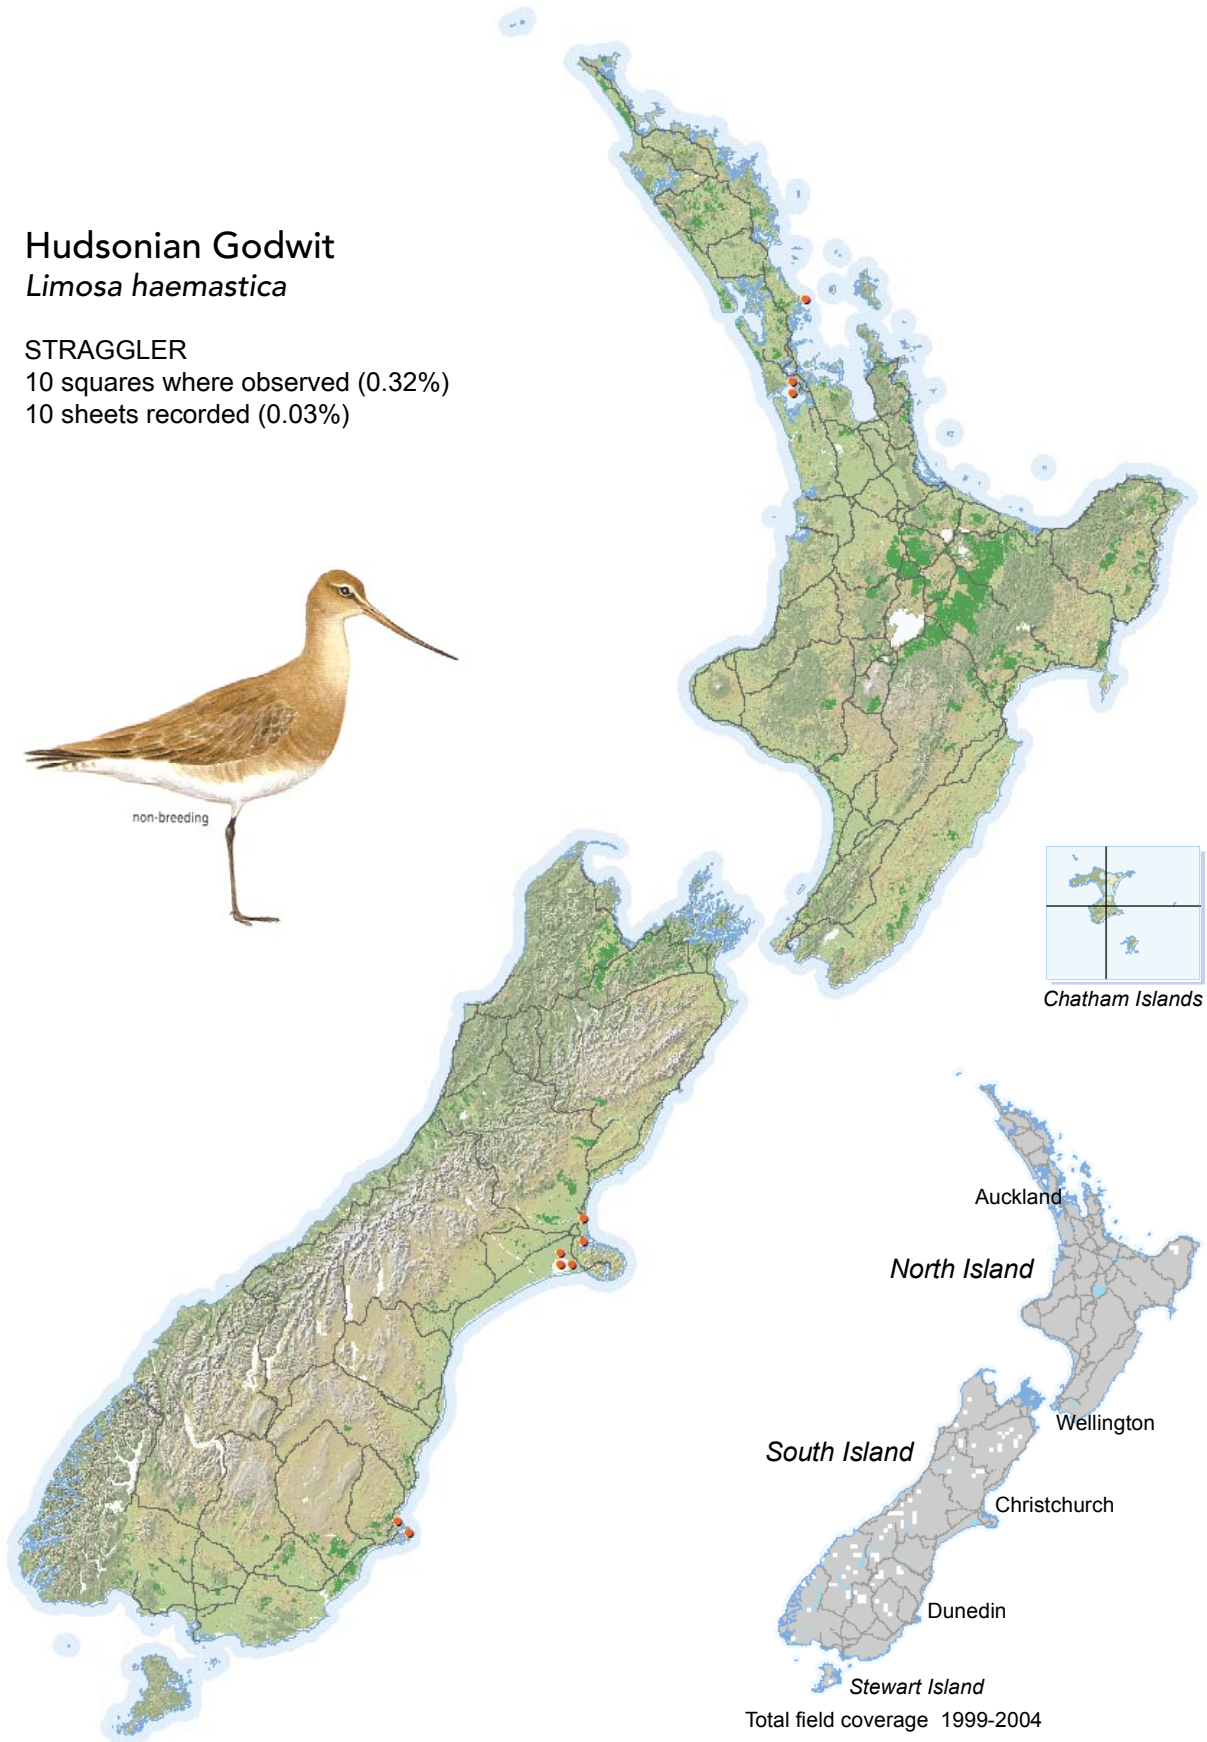

BIRD DISTRIBUTION IN NEW ZEALAND 1999-2004 - WEBATLAS

CJR Robertson, P Hyvönen, MJ Fraser and CR Pickard.

© Ornithological Society of New Zealand Inc. P O Box 834, Nelson 7040, New Zealand

Hudsonian Godwit *Limosa haemastica*

STRAGGLER

10 squares where observed (0.32%)

10 sheets recorded (0.03%)

[Summary sourced from 10km grid square field surveys published as the ATLAS OF BIRD DISTRIBUTION IN NEW ZEALAND 1999-2004. Robertson *et al.*, 2007. ISBN 0 9582486 5 6. Illustration by DJ Onley from THE FIELD GUIDE TO THE BIRDS OF NEW ZEALAND. HA Robertson & BD Heather, 2005. ISBN 0 14 302040 4]