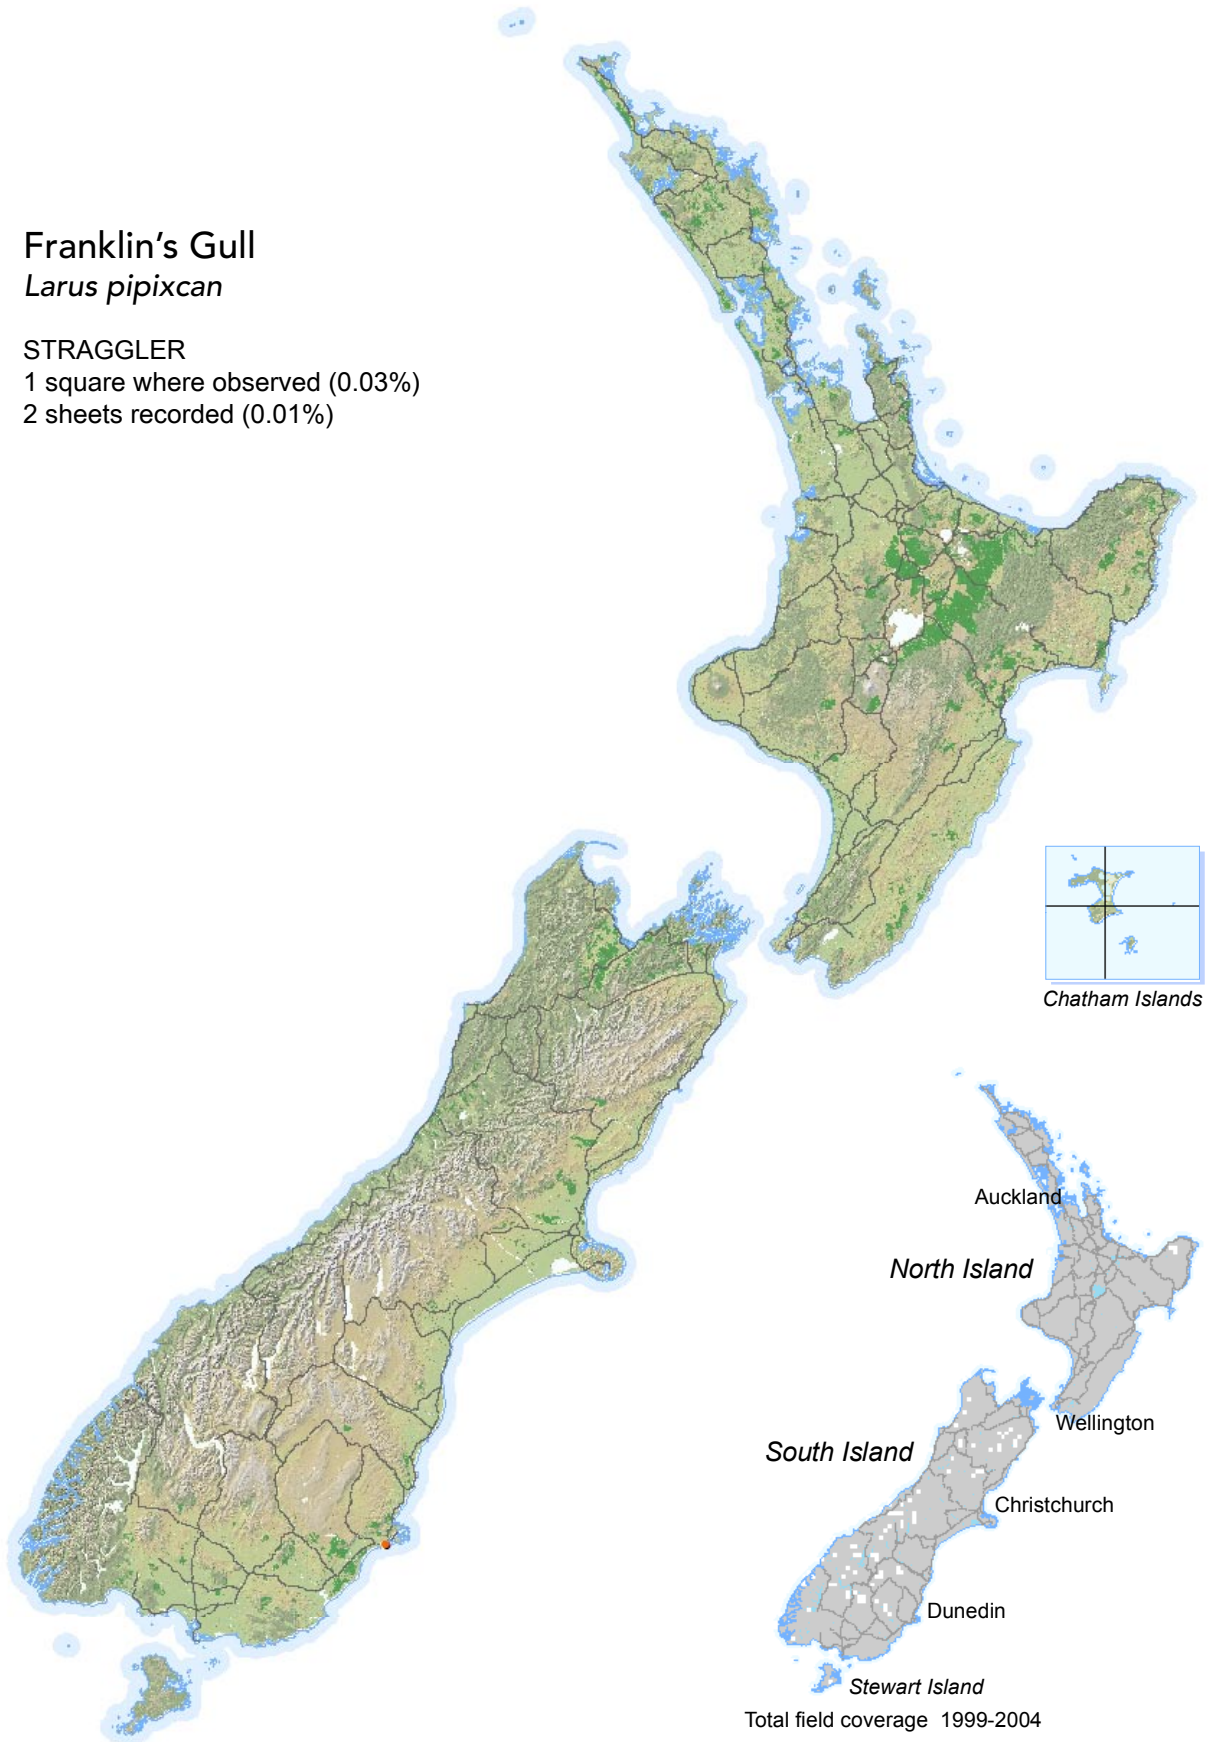

BIRD DISTRIBUTION IN NEW ZEALAND 1999-2004 - WEBATLAS

CJR Robertson, P Hyvönen, MJ Fraser and CR Pickard.

© Ornithological Society of New Zealand Inc. P O Box 834, Nelson 7040, New Zealand

Franklin's Gull *Larus pipixcan*

STRAGGLER

1 square where observed (0.03%)

2 sheets recorded (0.01%)

[Summary sourced from 10km grid square field surveys published as the ATLAS OF BIRD DISTRIBUTION IN NEW ZEALAND 1999-2004. Robertson *et al.*, 2007. ISBN 0 9582486 5 6. Illustration by DJ Onley from THE FIELD GUIDE TO THE BIRDS OF NEW ZEALAND. HA Robertson & BD Heather, 2005. ISBN 0 14 302040 4]