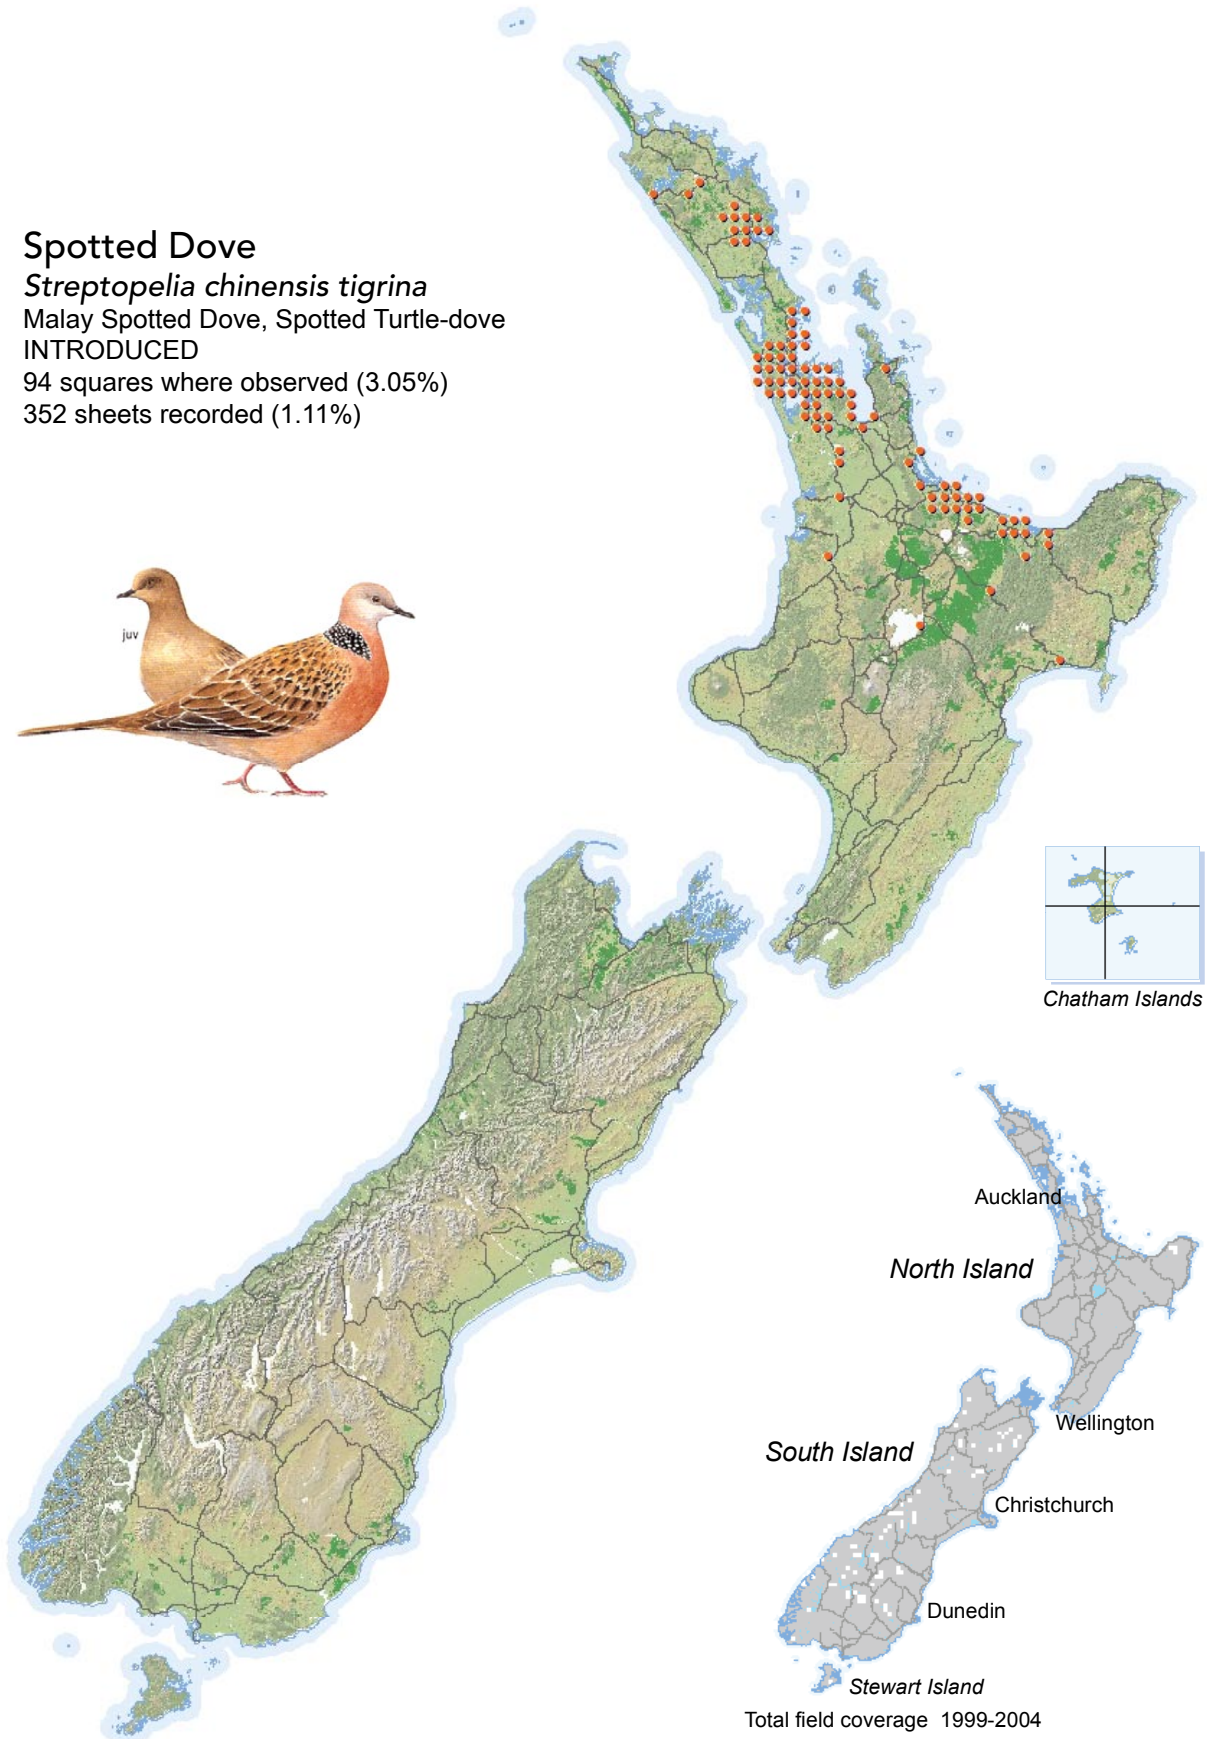

BIRD DISTRIBUTION IN NEW ZEALAND 1999-2004 - WEBATLAS

CJR Robertson, P Hyvönen, MJ Fraser and CR Pickard.

© Ornithological Society of New Zealand Inc. P O Box 834, Nelson 7040, New Zealand

Spotted Dove

Streptopelia chinensis tigrina

Malay Spotted Dove, Spotted Turtle-dove

INTRODUCED

94 squares where observed (3.05%)

352 sheets recorded (1.11%)

[Summary sourced from 10km grid square field surveys published as the ATLAS OF BIRD DISTRIBUTION IN NEW ZEALAND 1999-2004. Robertson *et al.*, 2007. ISBN 0 9582486 5 6. Illustration by DJ Onley from THE FIELD GUIDE TO THE BIRDS OF NEW ZEALAND. HA Robertson & BD Heather, 2005. ISBN 0 14 302040 4]