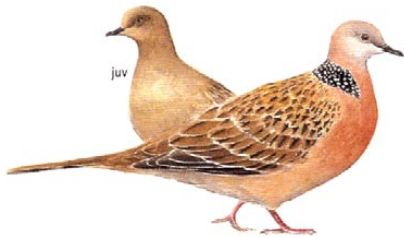

BIRD DISTRIBUTION IN NEW ZEALAND 1999-2004 - WEBATLAS

CJR Robertson, P Hyvönen, MJ Fraser and CR Pickard.

© Ornithological Society of New Zealand Inc. P O Box 834, Nelson 7040, New Zealand

Spotted Dove

Streptopelia chinensis tigrina

Malay Spotted Dove, Spotted Turtle-dove

INTRODUCED

94 squares where observed (3.05%)

352 sheets recorded (1.11%)

[Summary sourced from 10km grid square field surveys published as the ATLAS OF BIRD DISTRIBUTION IN NEW ZEALAND 1999-2004. Robertson *et al.*, 2007. ISBN 0 9582486 5 6. Illustration by DJ Onley from THE FIELD GUIDE TO THE BIRDS OF NEW ZEALAND. HA Robertson & BD Heather, 2005. ISBN 0 14 302040 4]