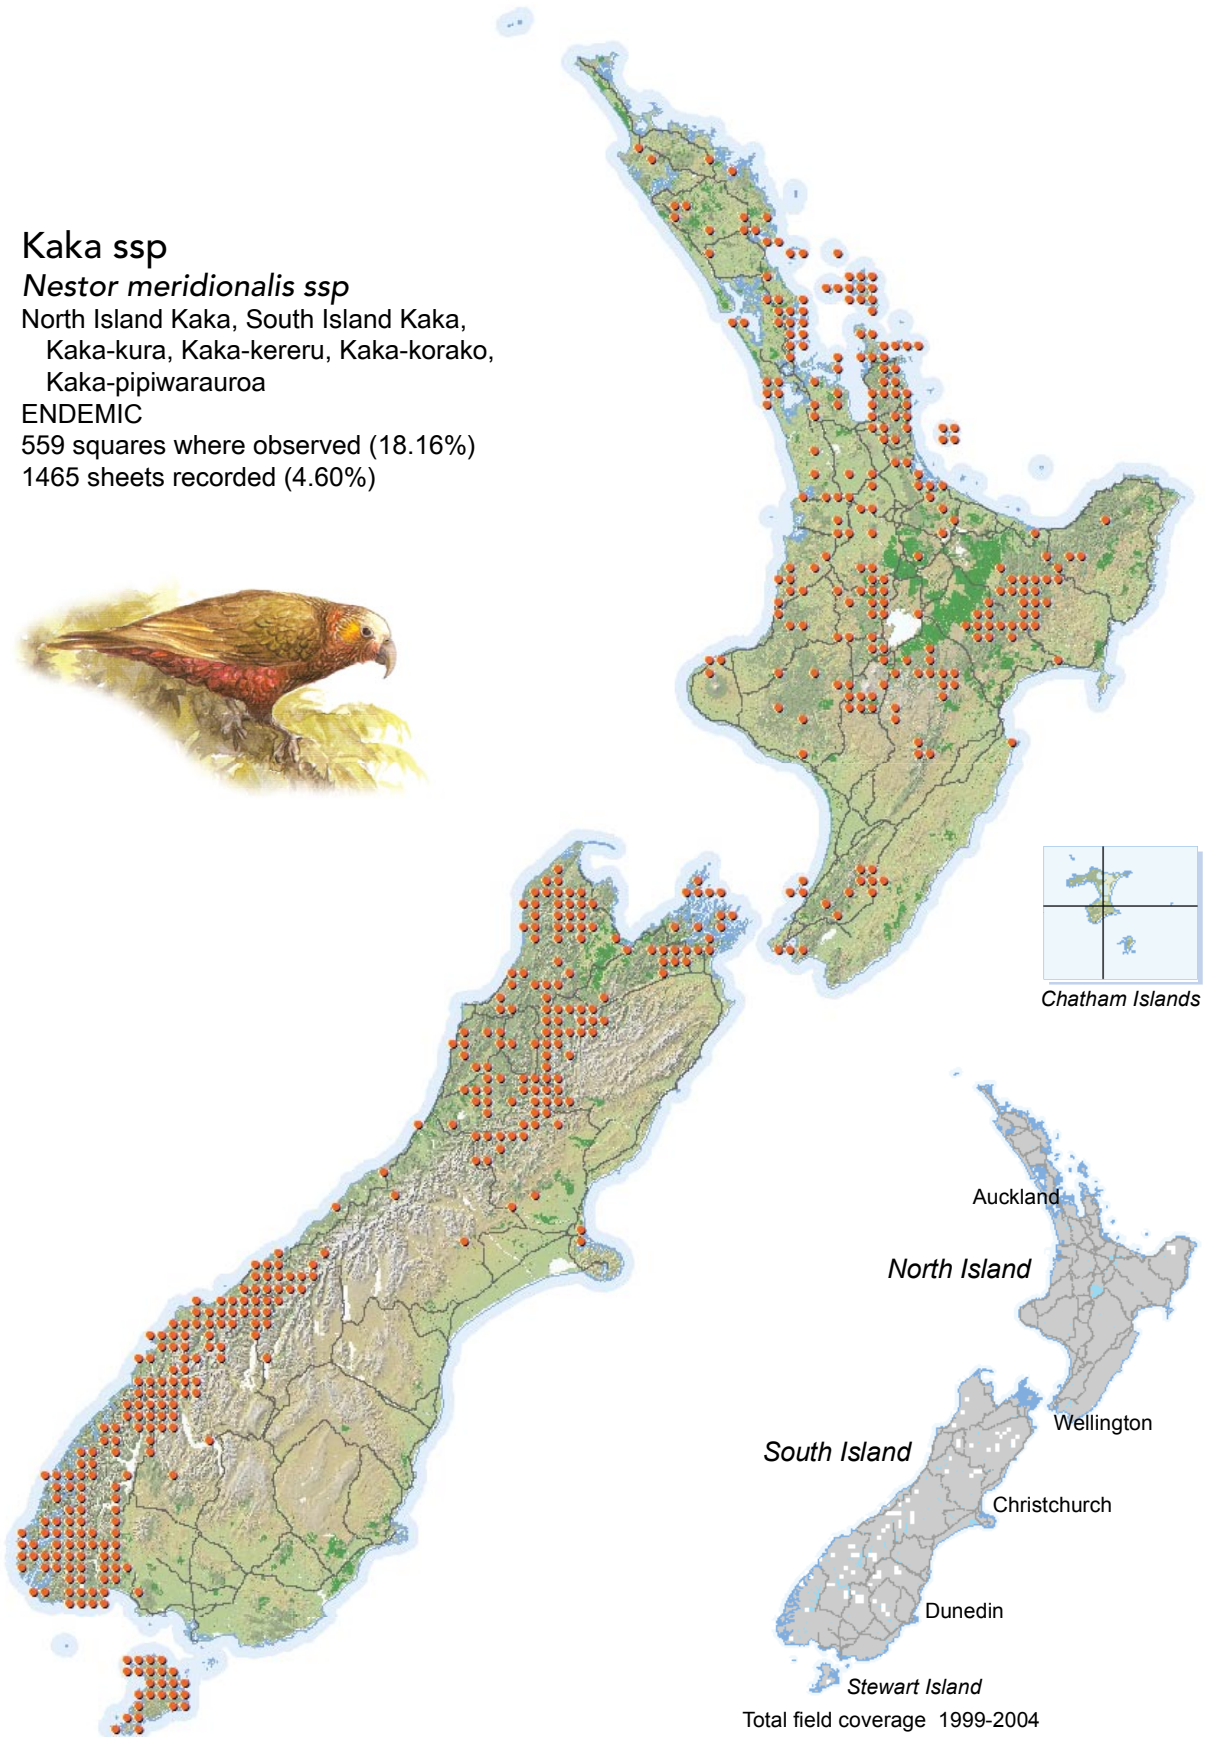

## Kaka ssp

### *Nestor meridionalis ssp*

North Island Kaka, South Island Kaka,  
Kaka-kura, Kaka-kereru, Kaka-korako,  
Kaka-piwiwarauroa

ENDEMIC

559 squares where observed (18.16%)

1465 sheets recorded (4.60%)

[Summary sourced from 10km grid square field surveys published as the ATLAS OF BIRD DISTRIBUTION IN NEW ZEALAND 1999-2004. Robertson *et al.*, 2007. ISBN 0 9582486 5 6. Illustration by DJ Onley from THE FIELD GUIDE TO THE BIRDS OF NEW ZEALAND. HA Robertson & BD Heather, 2005. ISBN 0 14 302040 4]