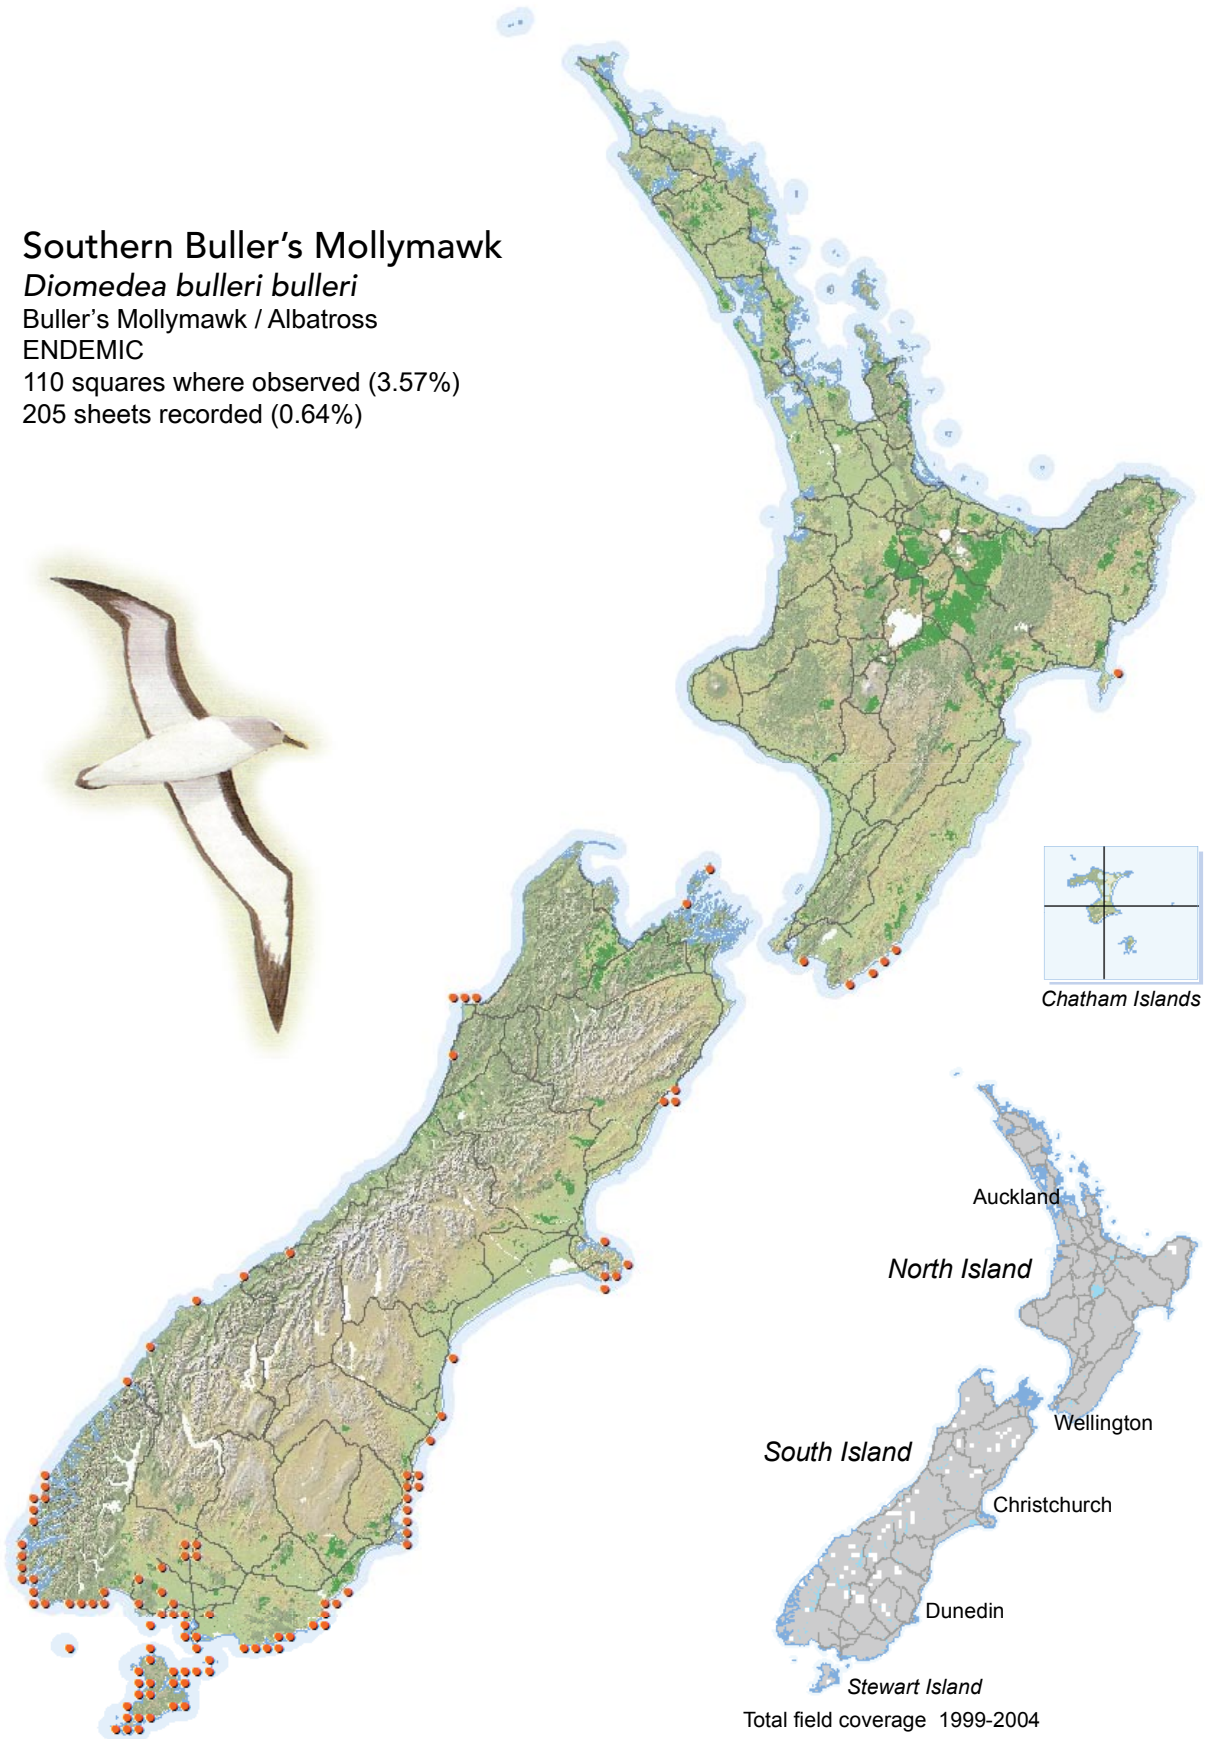

BIRD DISTRIBUTION IN NEW ZEALAND 1999-2004 - WEBATLAS

CJR Robertson, P Hyvönen, MJ Fraser and CR Pickard.

© Ornithological Society of New Zealand Inc. P O Box 834, Nelson 7040, New Zealand

Southern Buller's Mollymawk

Diomedea bulleri bulleri

Buller's Mollymawk / Albatross

ENDEMIC

110 squares where observed (3.57%)

205 sheets recorded (0.64%)

[Summary sourced from 10km grid square field surveys published as the ATLAS OF BIRD DISTRIBUTION IN NEW ZEALAND 1999-2004. Robertson *et al.*, 2007. ISBN 0 9582486 5 6. Illustration by DJ Onley from THE FIELD GUIDE TO THE BIRDS OF NEW ZEALAND. HA Robertson & BD Heather, 2005. ISBN 0 14 302040 4]