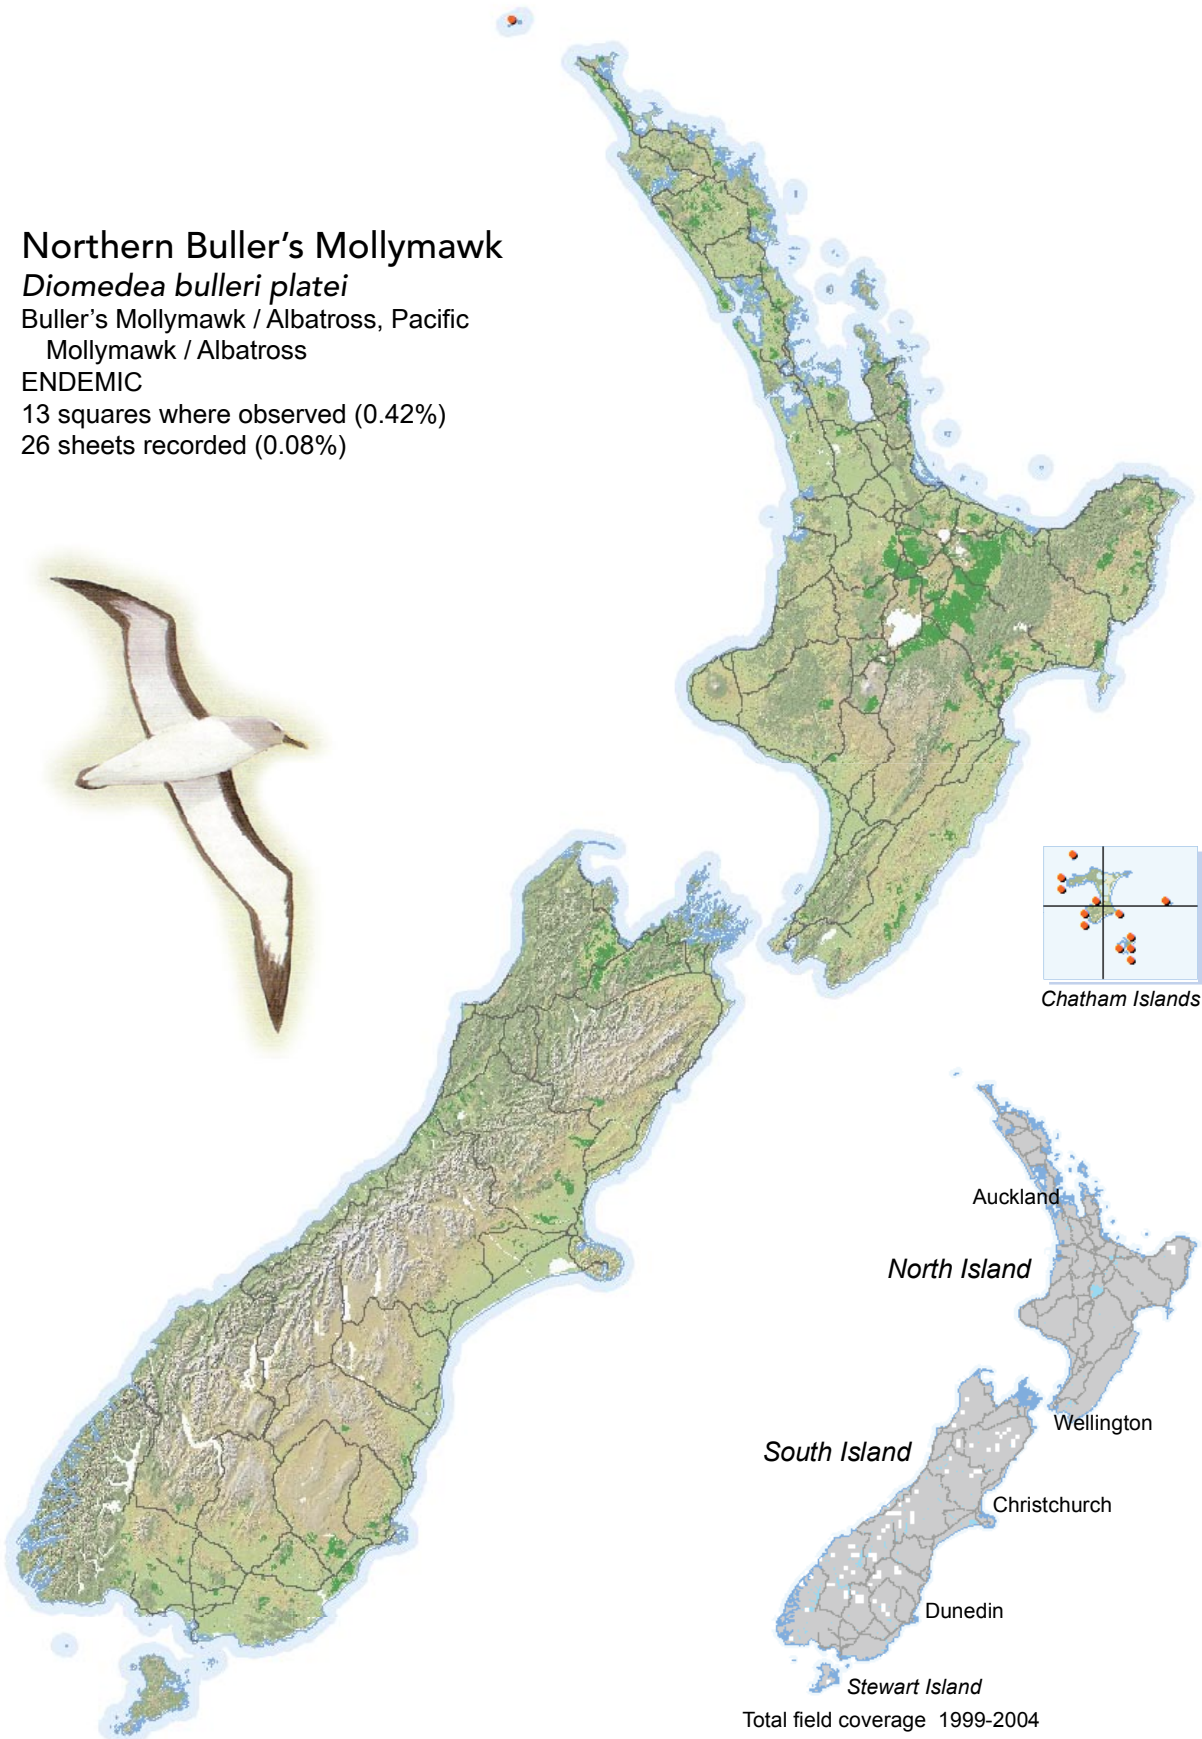

BIRD DISTRIBUTION IN NEW ZEALAND 1999-2004 - WEBATLAS

CJR Robertson, P Hyvönen, MJ Fraser and CR Pickard.

© Ornithological Society of New Zealand Inc. P O Box 834, Nelson 7040, New Zealand

Northern Buller's Mollymawk

Diomedea bulleri platei

Buller's Mollymawk / Albatross, Pacific

Mollymawk / Albatross

ENDEMIC

13 squares where observed (0.42%)

26 sheets recorded (0.08%)

[Summary sourced from 10km grid square field surveys published as the ATLAS OF BIRD DISTRIBUTION IN NEW ZEALAND 1999-2004. Robertson *et al.*, 2007. ISBN 0 9582486 5 6. Illustration by DJ Onley from THE FIELD GUIDE TO THE BIRDS OF NEW ZEALAND. HA Robertson & BD Heather, 2005. ISBN 0 14 302040 4]