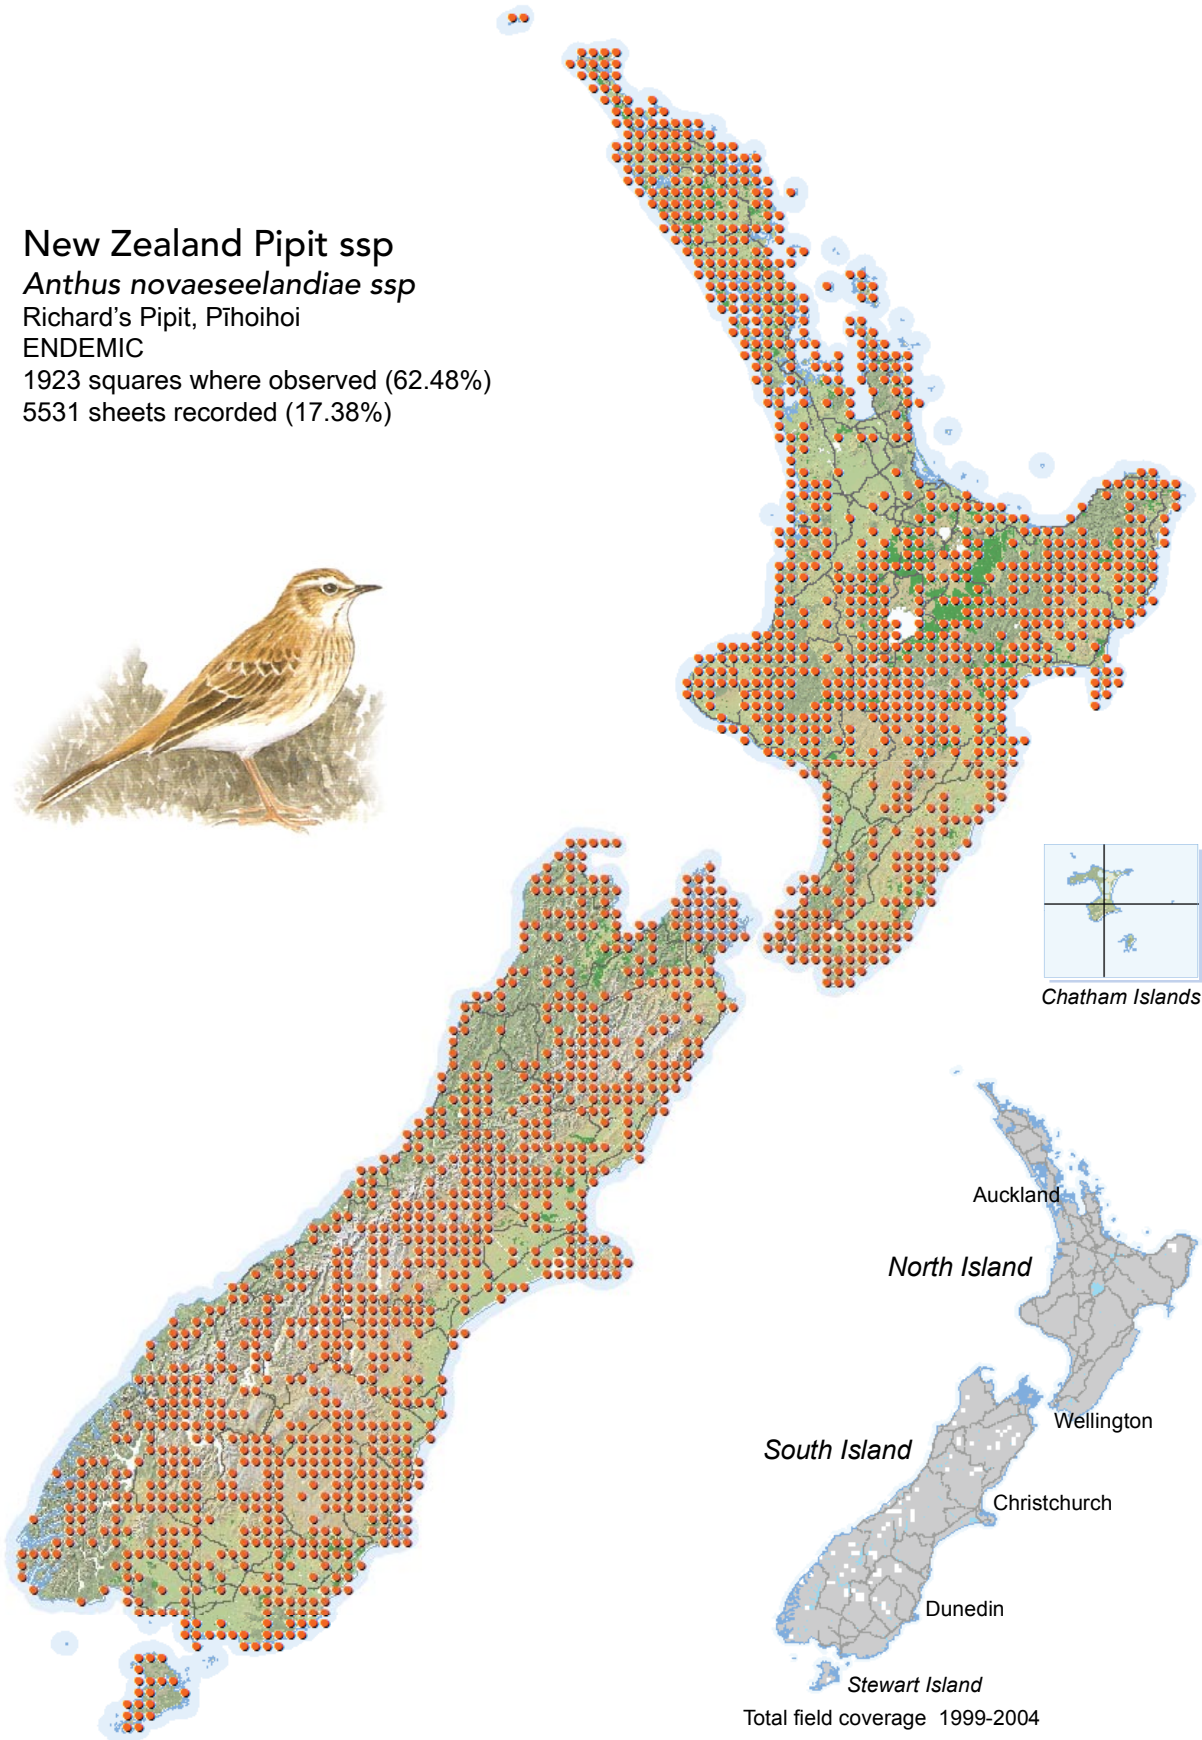

## New Zealand Pipit ssp

*Anthus novaeseelandiae ssp*

Richard's Pipit, Pihoihoi

ENDEMIC

1923 squares where observed (62.48%)

5531 sheets recorded (17.38%)

[Summary sourced from 10km grid square field surveys published as the ATLAS OF BIRD DISTRIBUTION IN NEW ZEALAND 1999-2004. Robertson *et al.*, 2007. ISBN 0 9582486 5 6. Illustration by DJ Onley from THE FIELD GUIDE TO THE BIRDS OF NEW ZEALAND. HA Robertson & BD Heather, 2005. ISBN 0 14 302040 4]