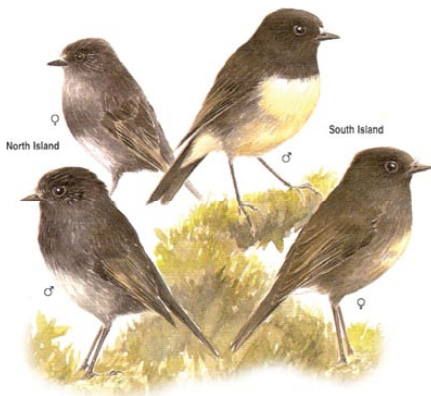

Petroica australis ssp

North Island Robin, South Is Robin, Stewart Is

Robin, Toutouwai, Kakariwai

ENDEMIC

647 squares where observed (21.02%)

2152 sheets recorded (6.76%)

[Summary sourced from 10km grid square field surveys published as the ATLAS OF BIRD DISTRIBUTION IN NEW ZEALAND 1999-2004. Robertson *et al.*, 2007. ISBN 0 9582486 5 6. Illustration by DJ Onley from THE FIELD GUIDE TO THE BIRDS OF NEW ZEALAND. HA Robertson & BD Heather, 2005. ISBN 0 14 302040 4]