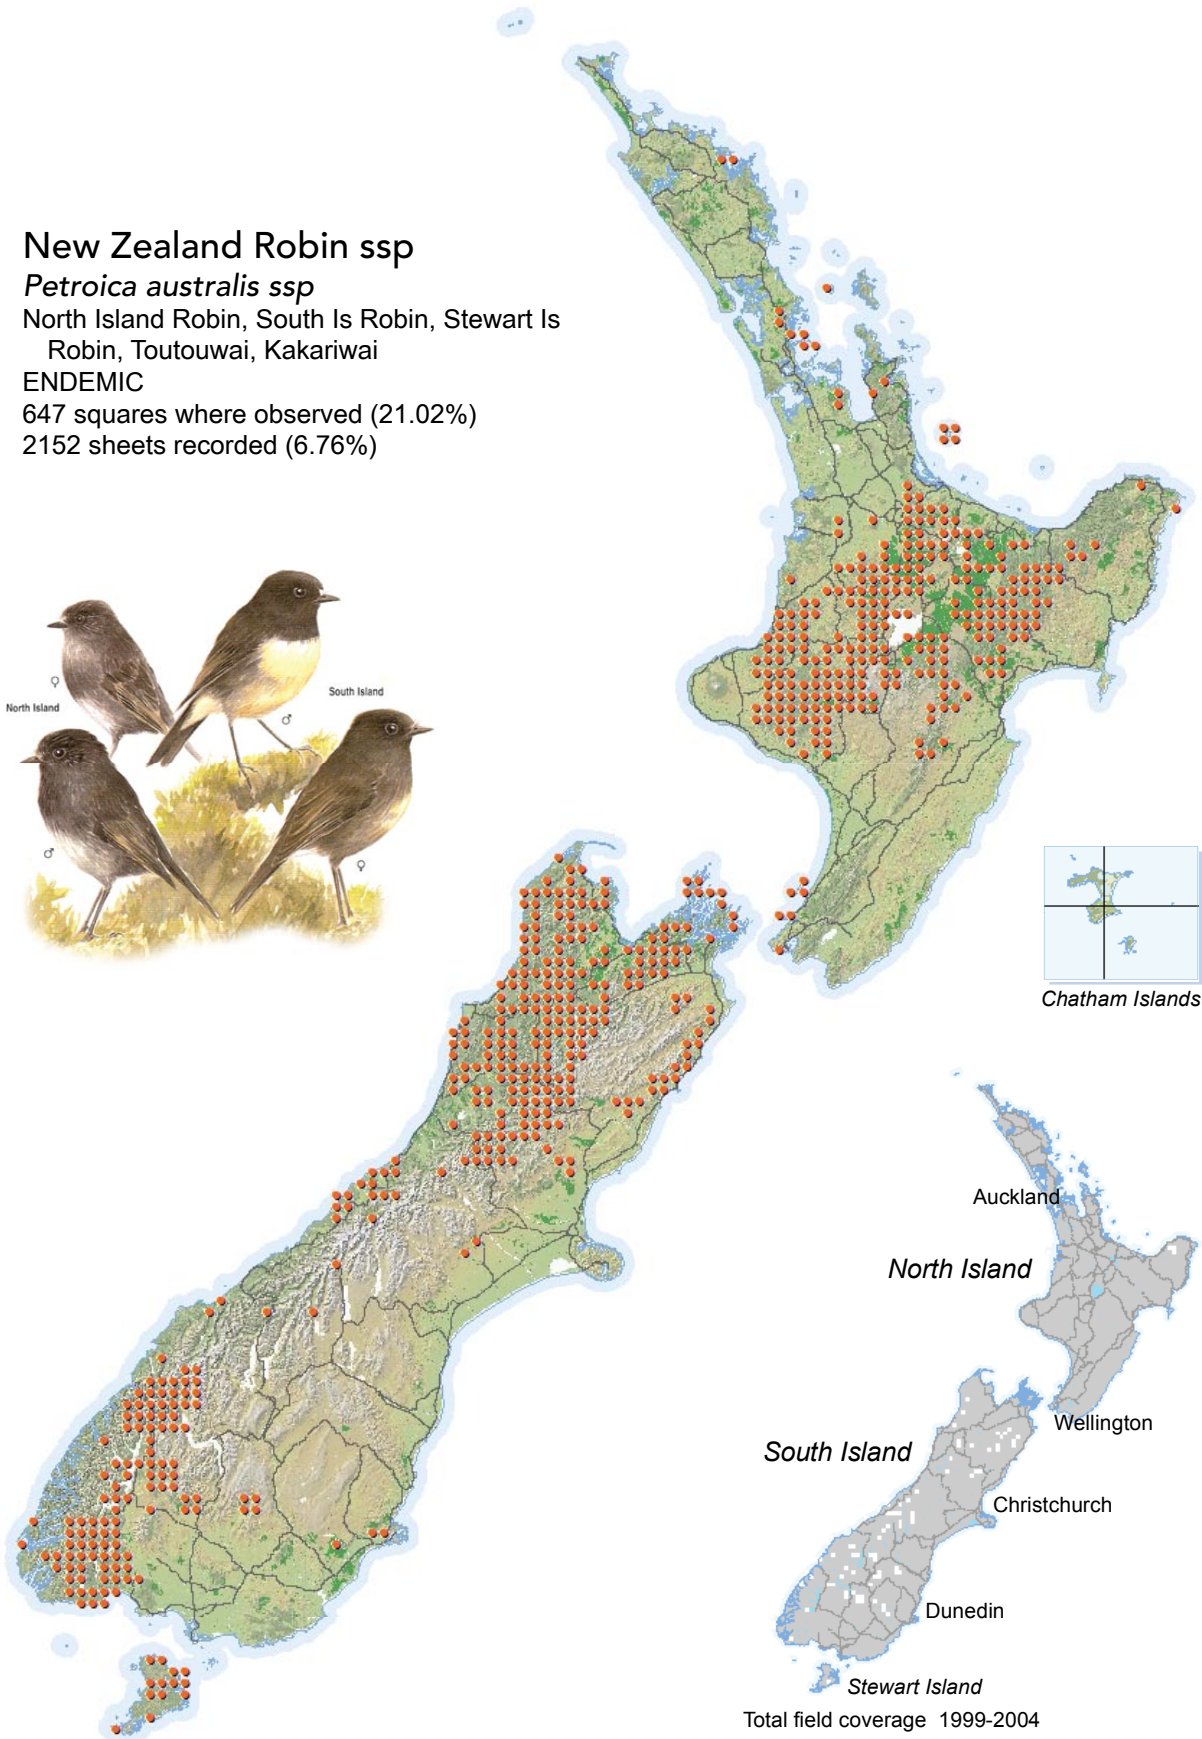

BIRD DISTRIBUTION IN NEW ZEALAND 1999-2004 - WEBATLAS

CJR Robertson, P Hyvönen, MJ Fraser and CR Pickard.

© Ornithological Society of New Zealand Inc. P O Box 834, Nelson 7040, New Zealand

New Zealand Robin ssp

Petroica australis ssp

North Island Robin, South Is Robin, Stewart Is

Robin, Toutouwai, Kakariwai

ENDEMIC

647 squares where observed (21.02%)

2152 sheets recorded (6.76%)

[Summary sourced from 10km grid square field surveys published as the ATLAS OF BIRD DISTRIBUTION IN NEW ZEALAND 1999-2004. Robertson *et al.*, 2007. ISBN 0 9582486 5 6. Illustration by DJ Onley from THE FIELD GUIDE TO THE BIRDS OF NEW ZEALAND. HA Robertson & BD Heather, 2005. ISBN 0 14 302040 4]