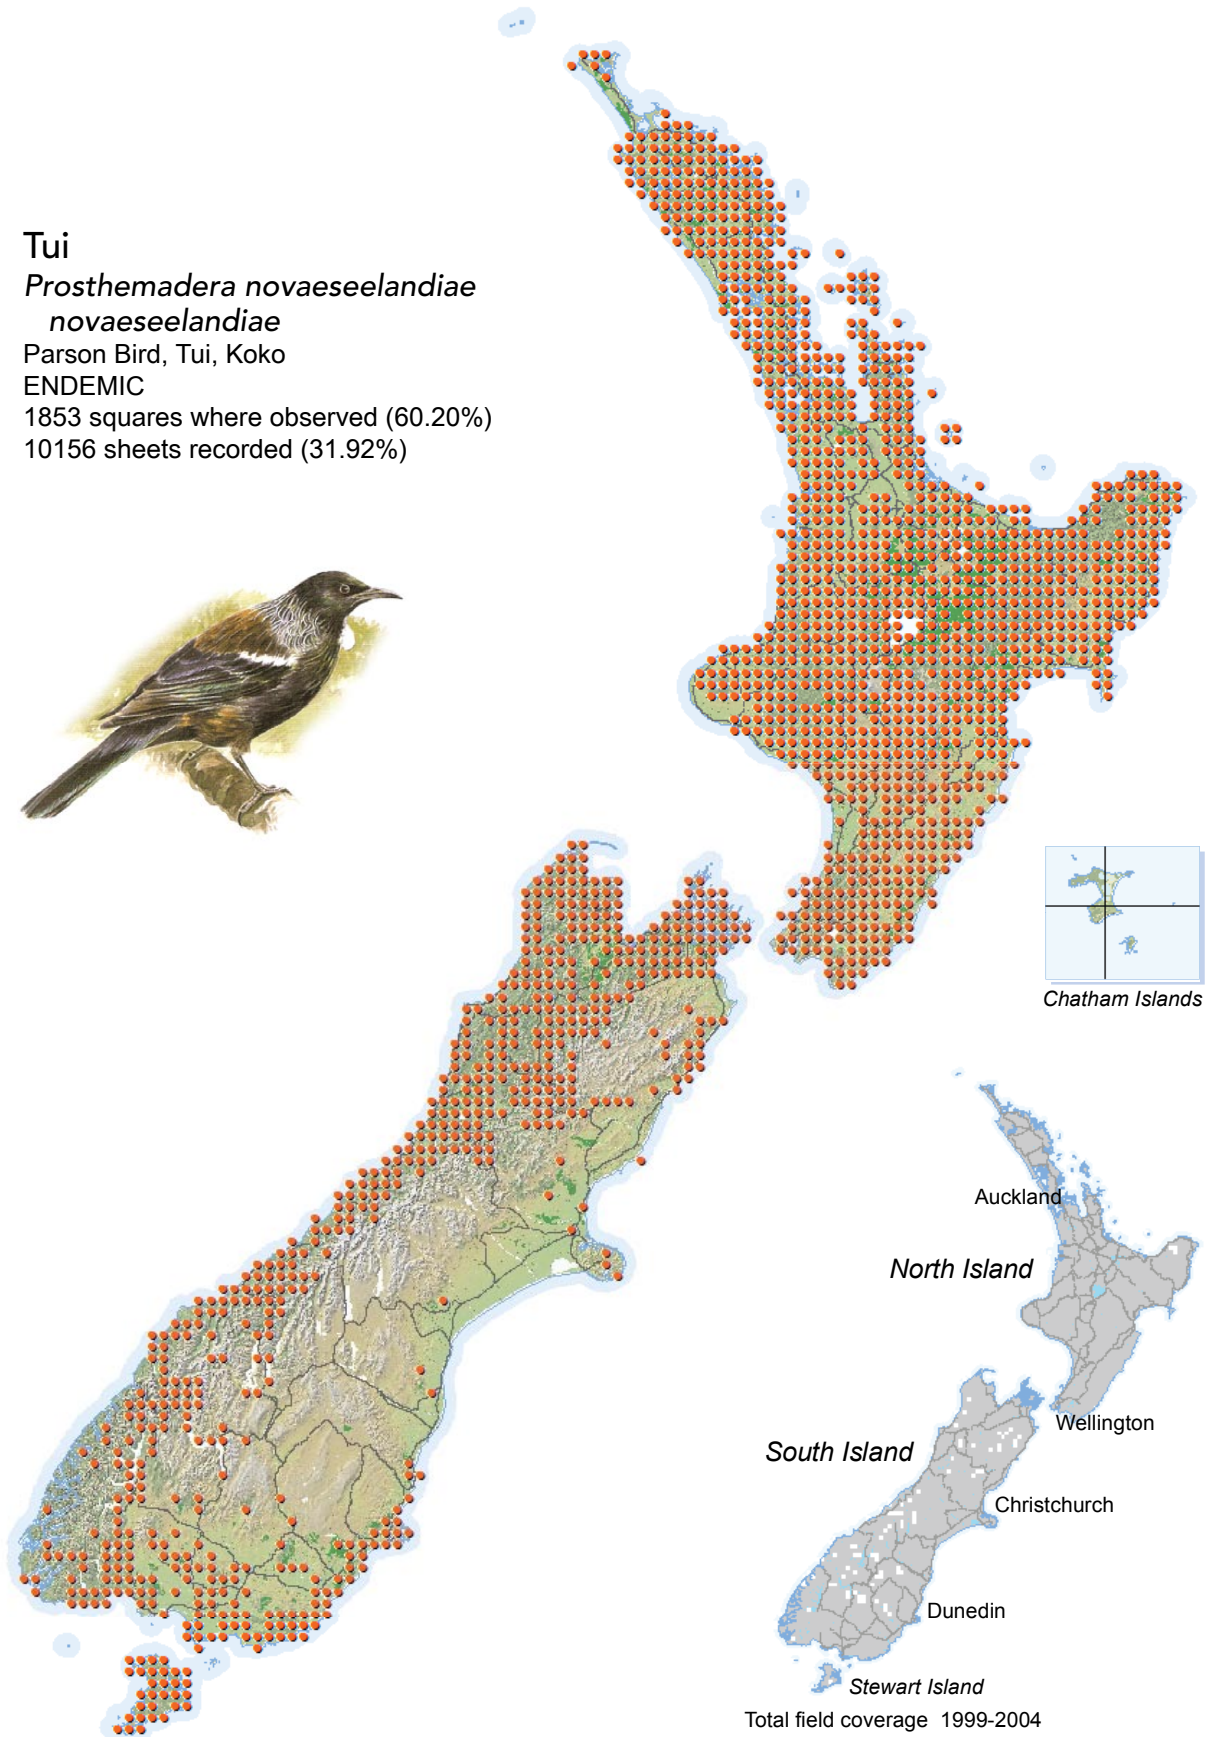

## Tui

*Prothemadera novaeseelandiae*  
*novaeseelandiae*

Parson Bird, Tui, Koko

ENDEMIC

1853 squares where observed (60.20%)

10156 sheets recorded (31.92%)

[Summary sourced from 10km grid square field surveys published as the ATLAS OF BIRD DISTRIBUTION IN NEW ZEALAND 1999-2004. Robertson *et al.*, 2007. ISBN 0 9582486 5 6. Illustration by DJ Onley from THE FIELD GUIDE TO THE BIRDS OF NEW ZEALAND. HA Robertson & BD Heather, 2005. ISBN 0 14 302040 4]