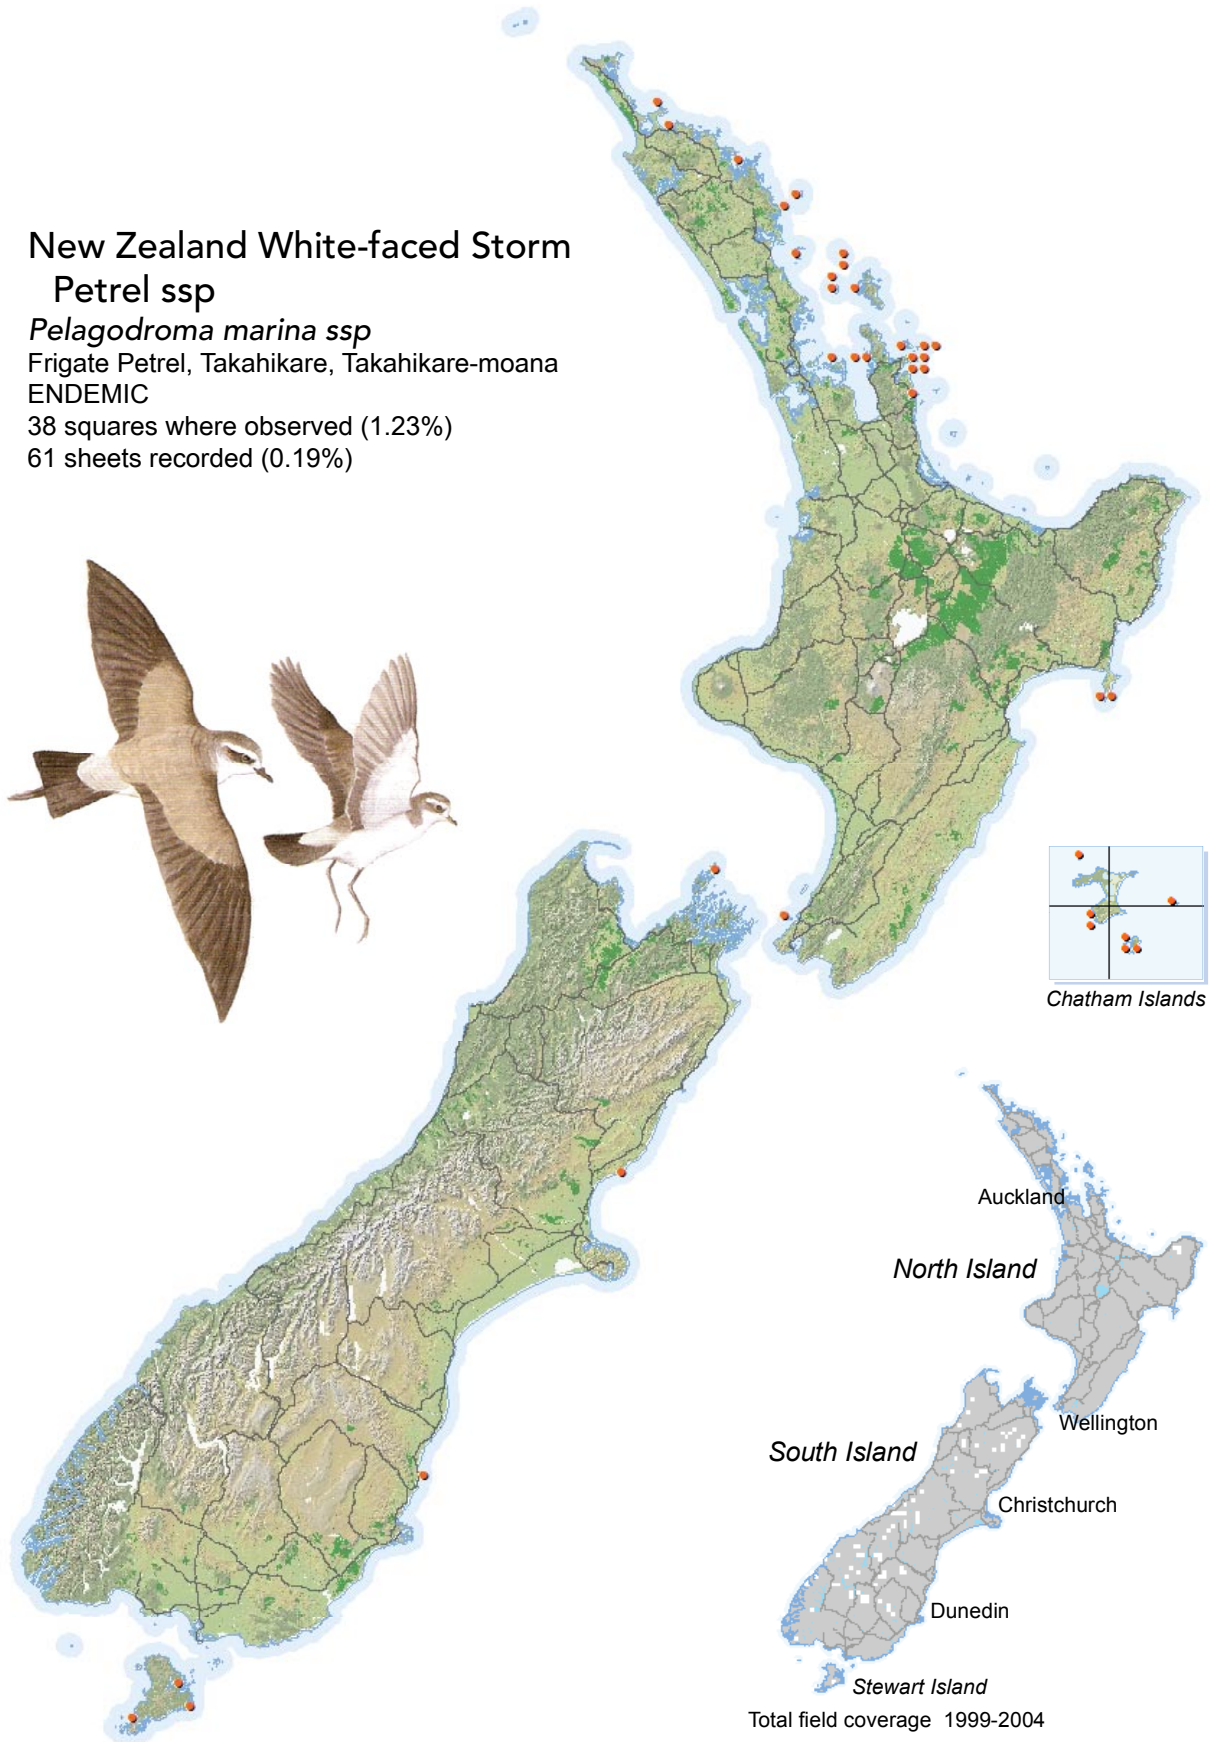

BIRD DISTRIBUTION IN NEW ZEALAND 1999-2004 - WEBATLAS

CJR Robertson, P Hyvönen, MJ Fraser and CR Pickard.

© Ornithological Society of New Zealand Inc. P O Box 834, Nelson 7040, New Zealand

New Zealand White-faced Storm Petrel ssp

Pelagodroma marina ssp

Frigate Petrel, Takahikare, Takahikare-moana

ENDEMIC

38 squares where observed (1.23%)

61 sheets recorded (0.19%)

[Summary sourced from 10km grid square field surveys published as the ATLAS OF BIRD DISTRIBUTION IN NEW ZEALAND 1999-2004. Robertson *et al.*, 2007. ISBN 0 9582486 5 6. Illustration by DJ Onley from THE FIELD GUIDE TO THE BIRDS OF NEW ZEALAND. HA Robertson & BD Heather, 2005. ISBN 0 14 302040 4]