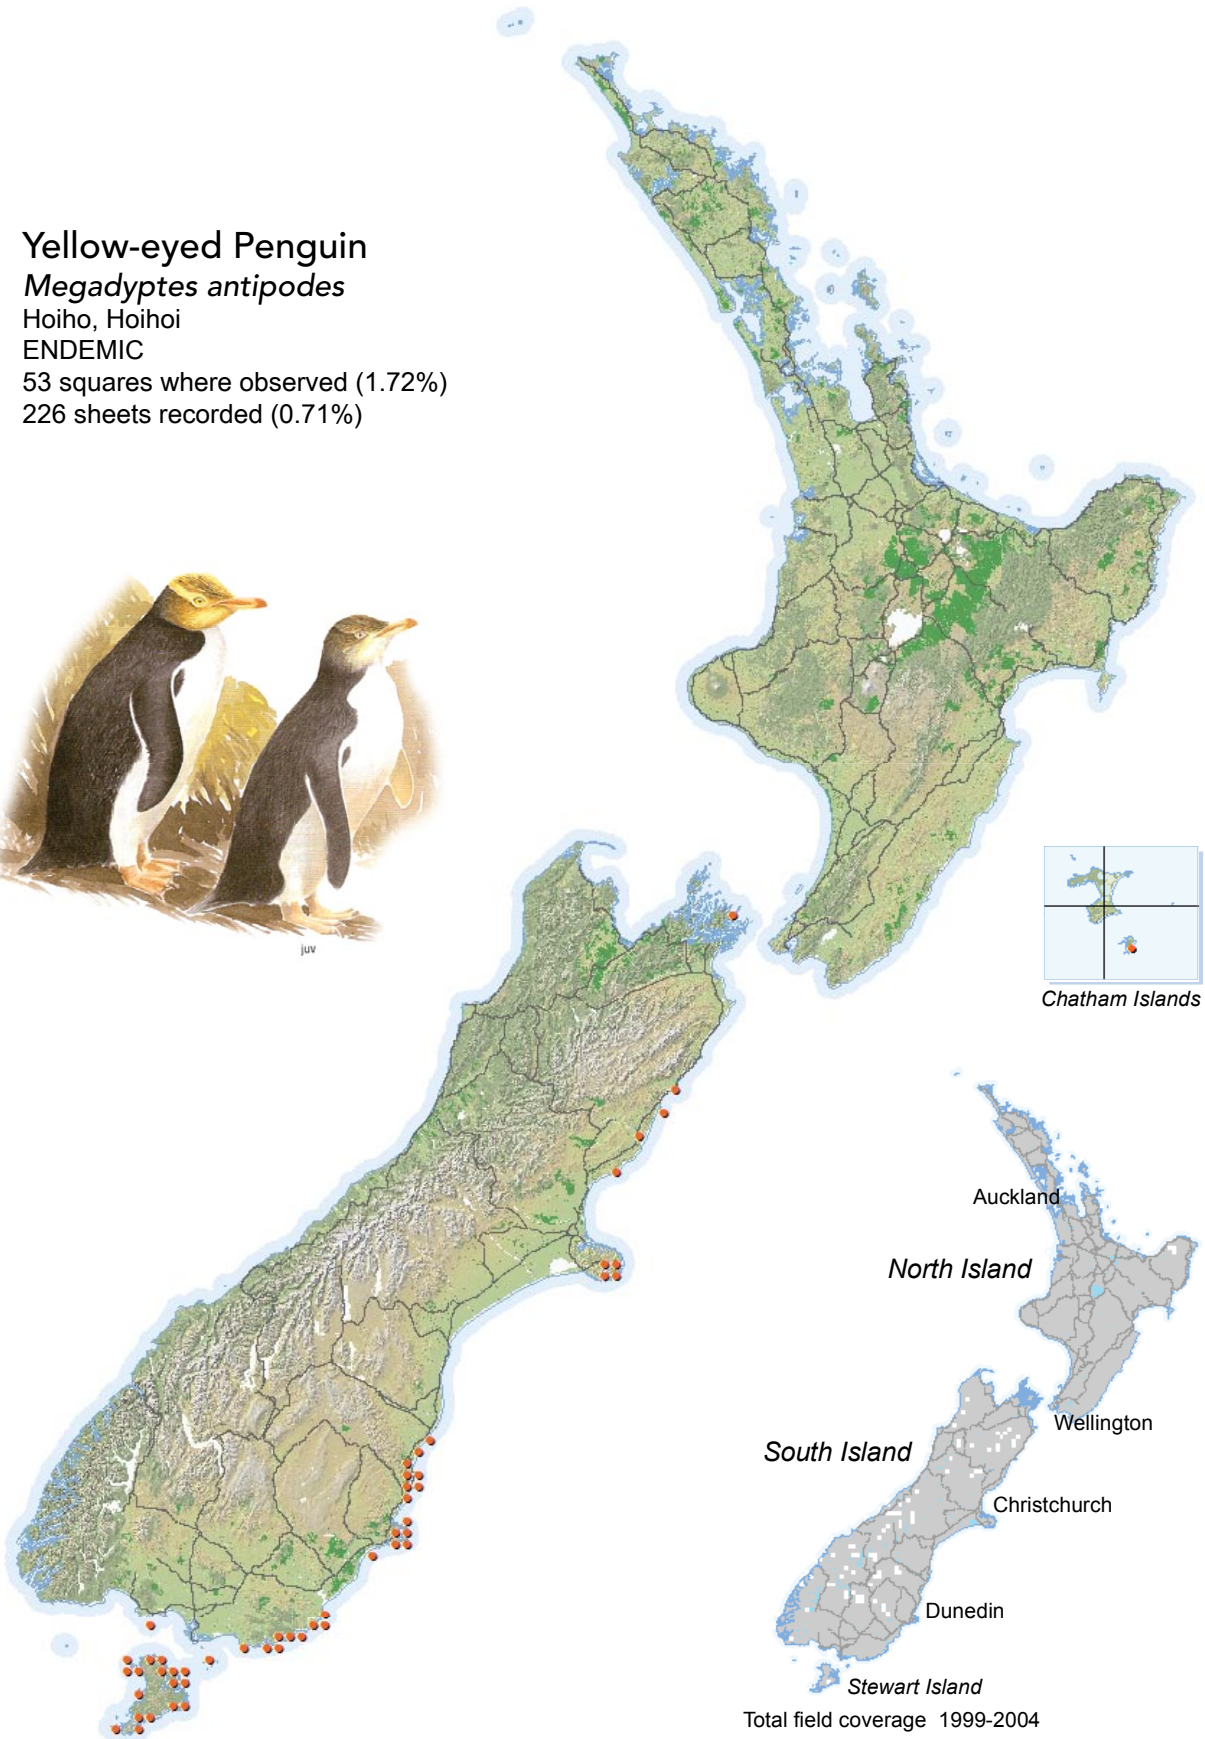

BIRD DISTRIBUTION IN NEW ZEALAND 1999-2004 - WEBATLAS

CJR Robertson, P Hyvönen, MJ Fraser and CR Pickard.

© Ornithological Society of New Zealand Inc. P O Box 834, Nelson 7040, New Zealand

Yellow-eyed Penguin

Megadyptes antipodes

Hoiho, Hoihoi

ENDEMIC

53 squares where observed (1.72%)

226 sheets recorded (0.71%)

[Summary sourced from 10km grid square field surveys published as the ATLAS OF BIRD DISTRIBUTION IN NEW ZEALAND 1999-2004. Robertson *et al.*, 2007. ISBN 0 9582486 5 6. Illustration by DJ Onley from THE FIELD GUIDE TO THE BIRDS OF NEW ZEALAND. HA Robertson & BD Heather, 2005. ISBN 0 14 302040 4]