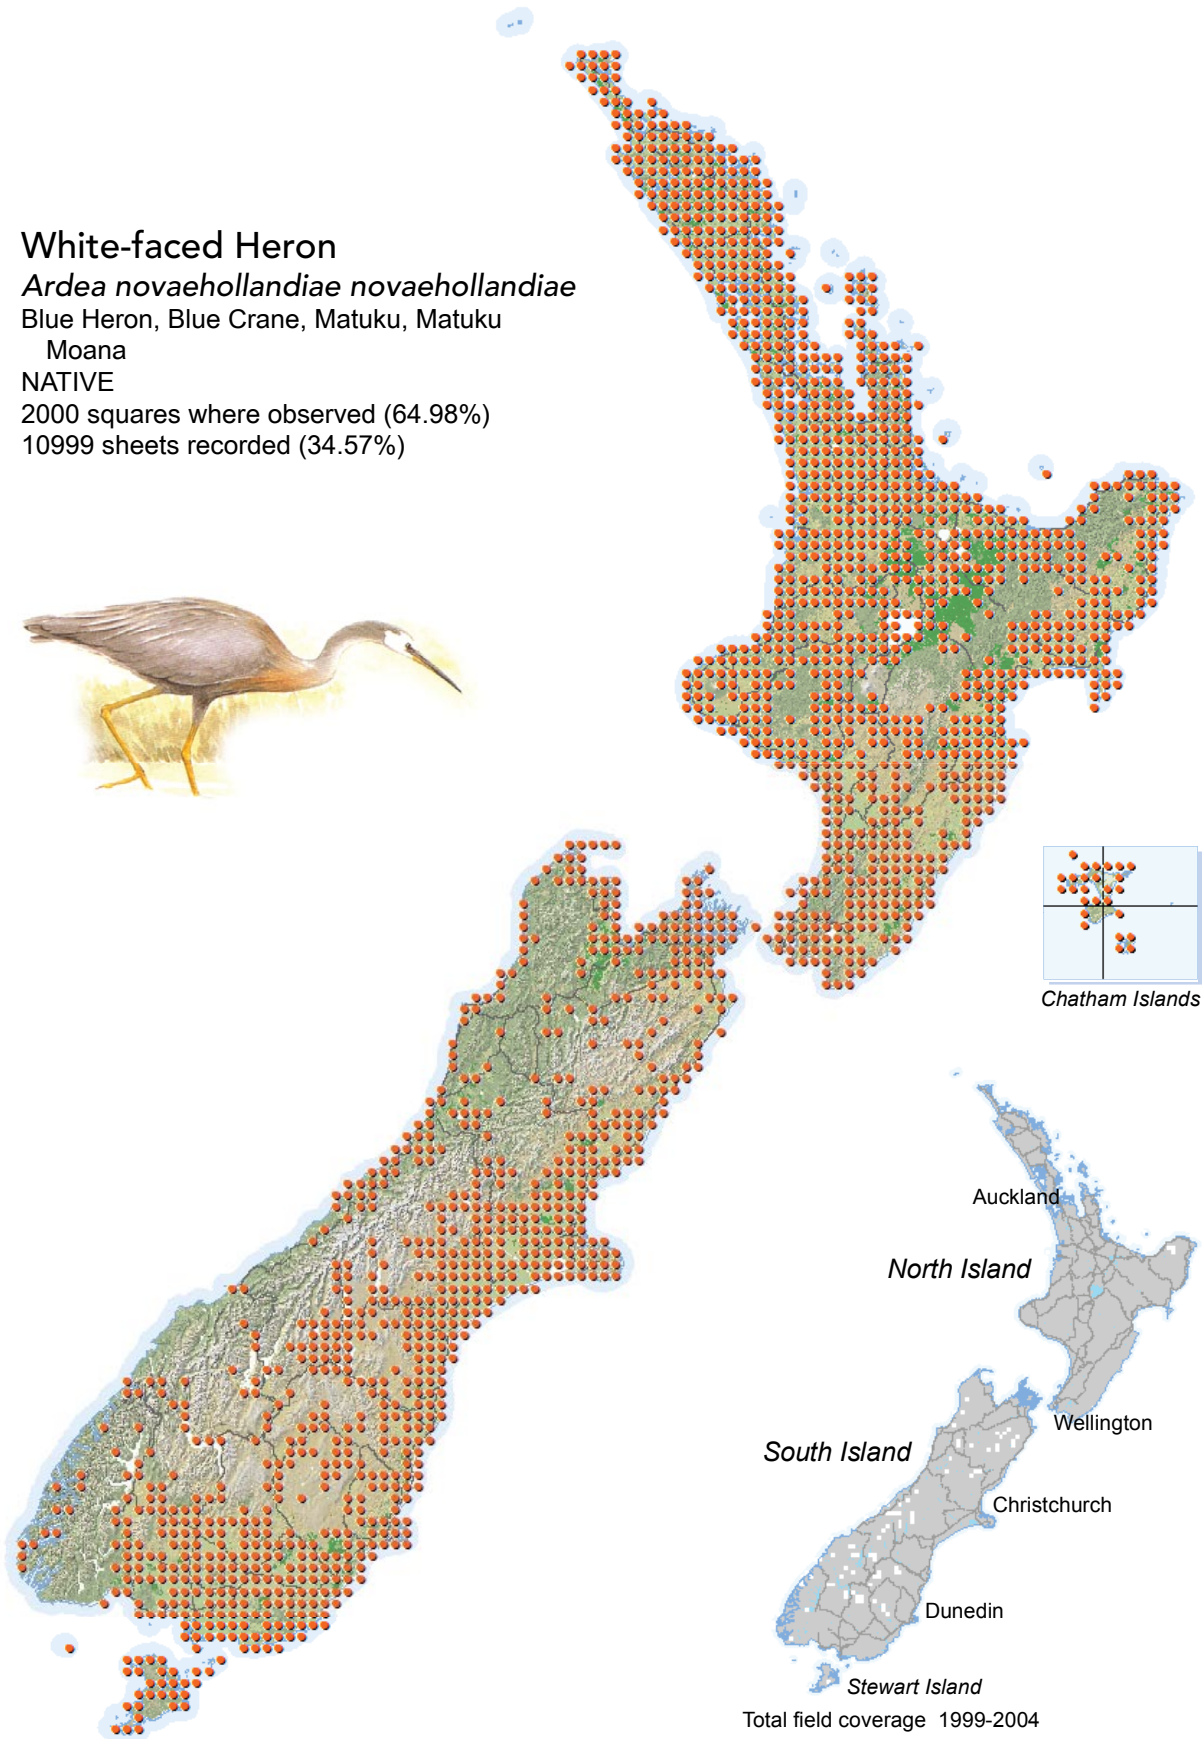

BIRD DISTRIBUTION IN NEW ZEALAND 1999-2004 - WEBATLAS

CJR Robertson, P Hyvönen, MJ Fraser and CR Pickard.

© Ornithological Society of New Zealand Inc. P O Box 834, Nelson 7040, New Zealand

White-faced Heron

Ardea novaehollandiae novaehollandiae

Blue Heron, Blue Crane, Matuku, Matuku

Moana

NATIVE

2000 squares where observed (64.98%)

10999 sheets recorded (34.57%)

[Summary sourced from 10km grid square field surveys published as the ATLAS OF BIRD DISTRIBUTION IN NEW ZEALAND 1999-2004. Robertson *et al.*, 2007. ISBN 0 9582486 5 6. Illustration by DJ Onley from THE FIELD GUIDE TO THE BIRDS OF NEW ZEALAND. HA Robertson & BD Heather, 2005. ISBN 0 14 302040 4]