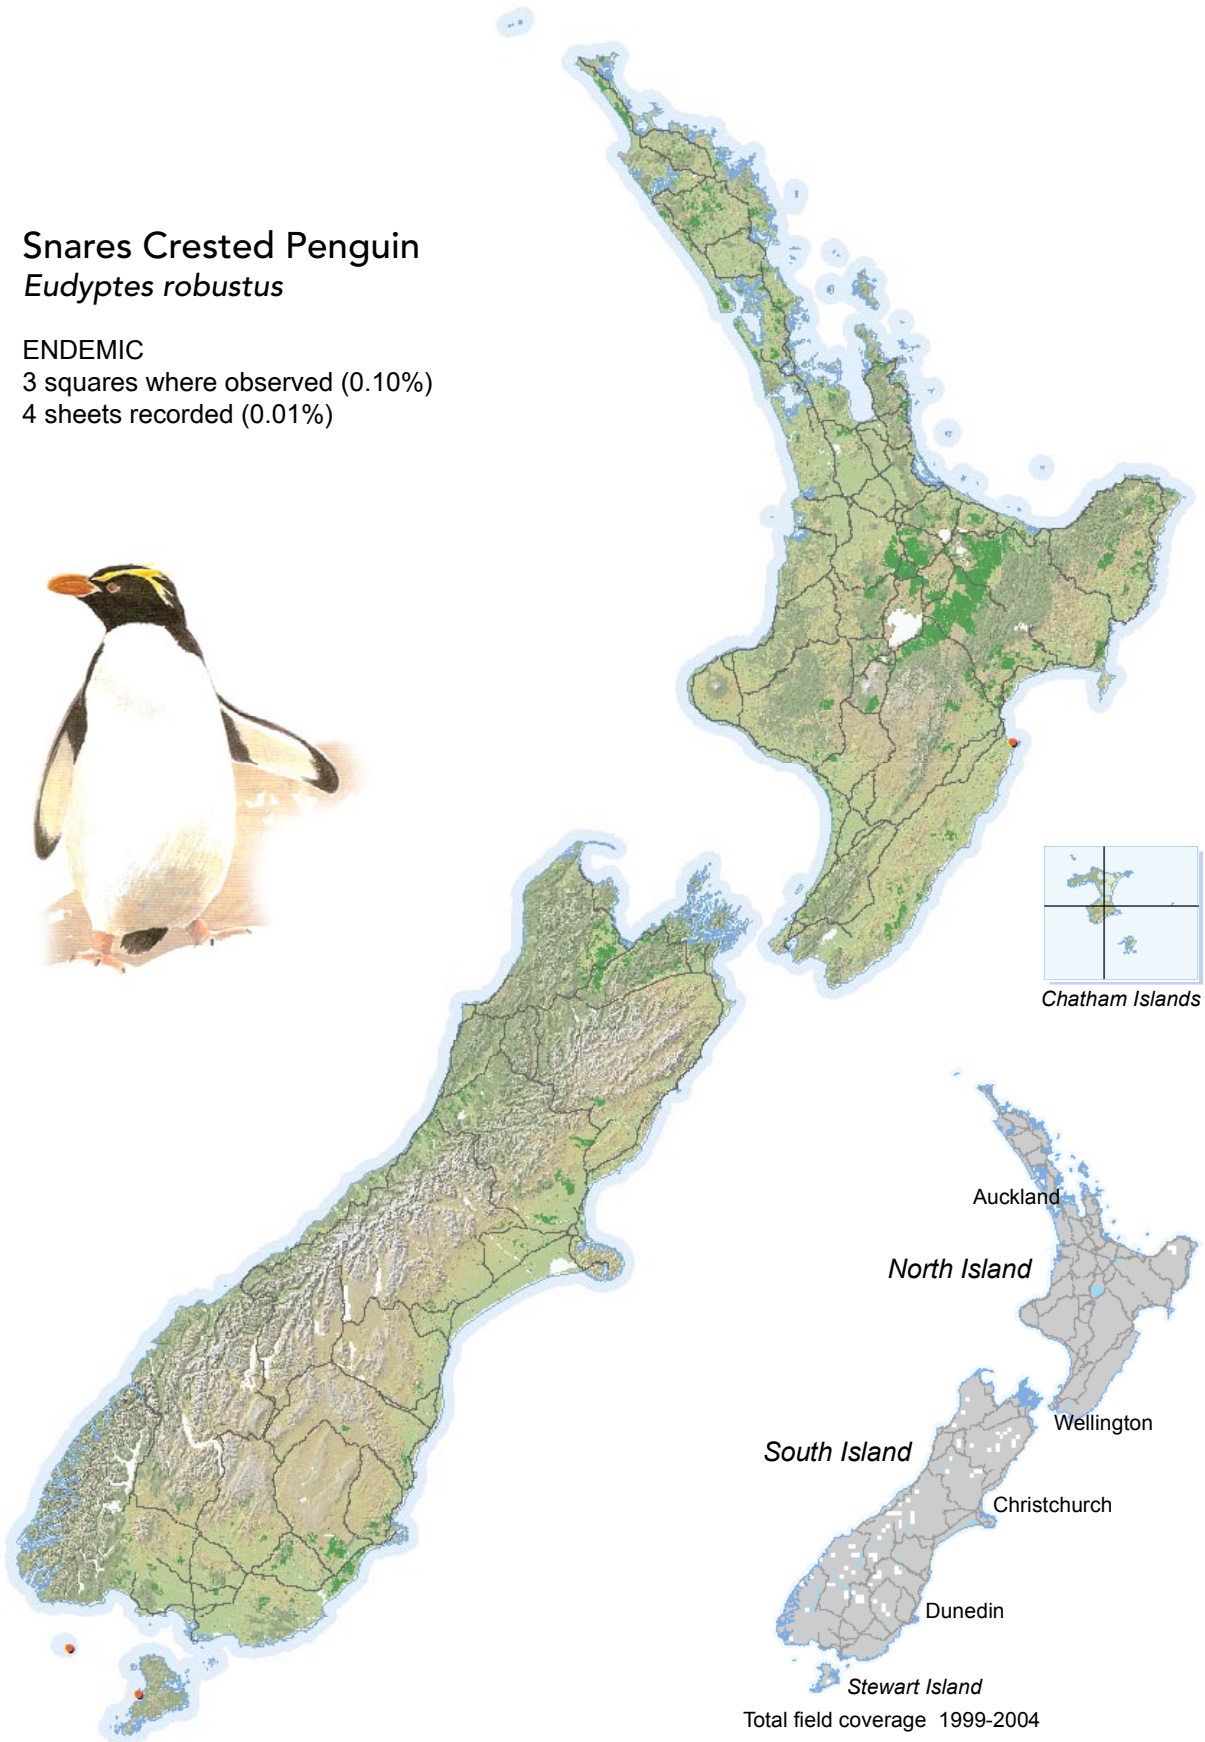

BIRD DISTRIBUTION IN NEW ZEALAND 1999-2004 - WEBATLAS

CJR Robertson, P Hyvönen, MJ Fraser and CR Pickard.

© Ornithological Society of New Zealand Inc. P O Box 834, Nelson 7040, New Zealand

Snares Crested Penguin *Eudyptes robustus*

ENDEMIC

3 squares where observed (0.10%)

4 sheets recorded (0.01%)

[Summary sourced from 10km grid square field surveys published as the ATLAS OF BIRD DISTRIBUTION IN NEW ZEALAND 1999-2004. Robertson *et al.*, 2007. ISBN 0 9582486 5 6. Illustration by DJ Onley from THE FIELD GUIDE TO THE BIRDS OF NEW ZEALAND. HA Robertson & BD Heather, 2005. ISBN 0 14 302040 4]