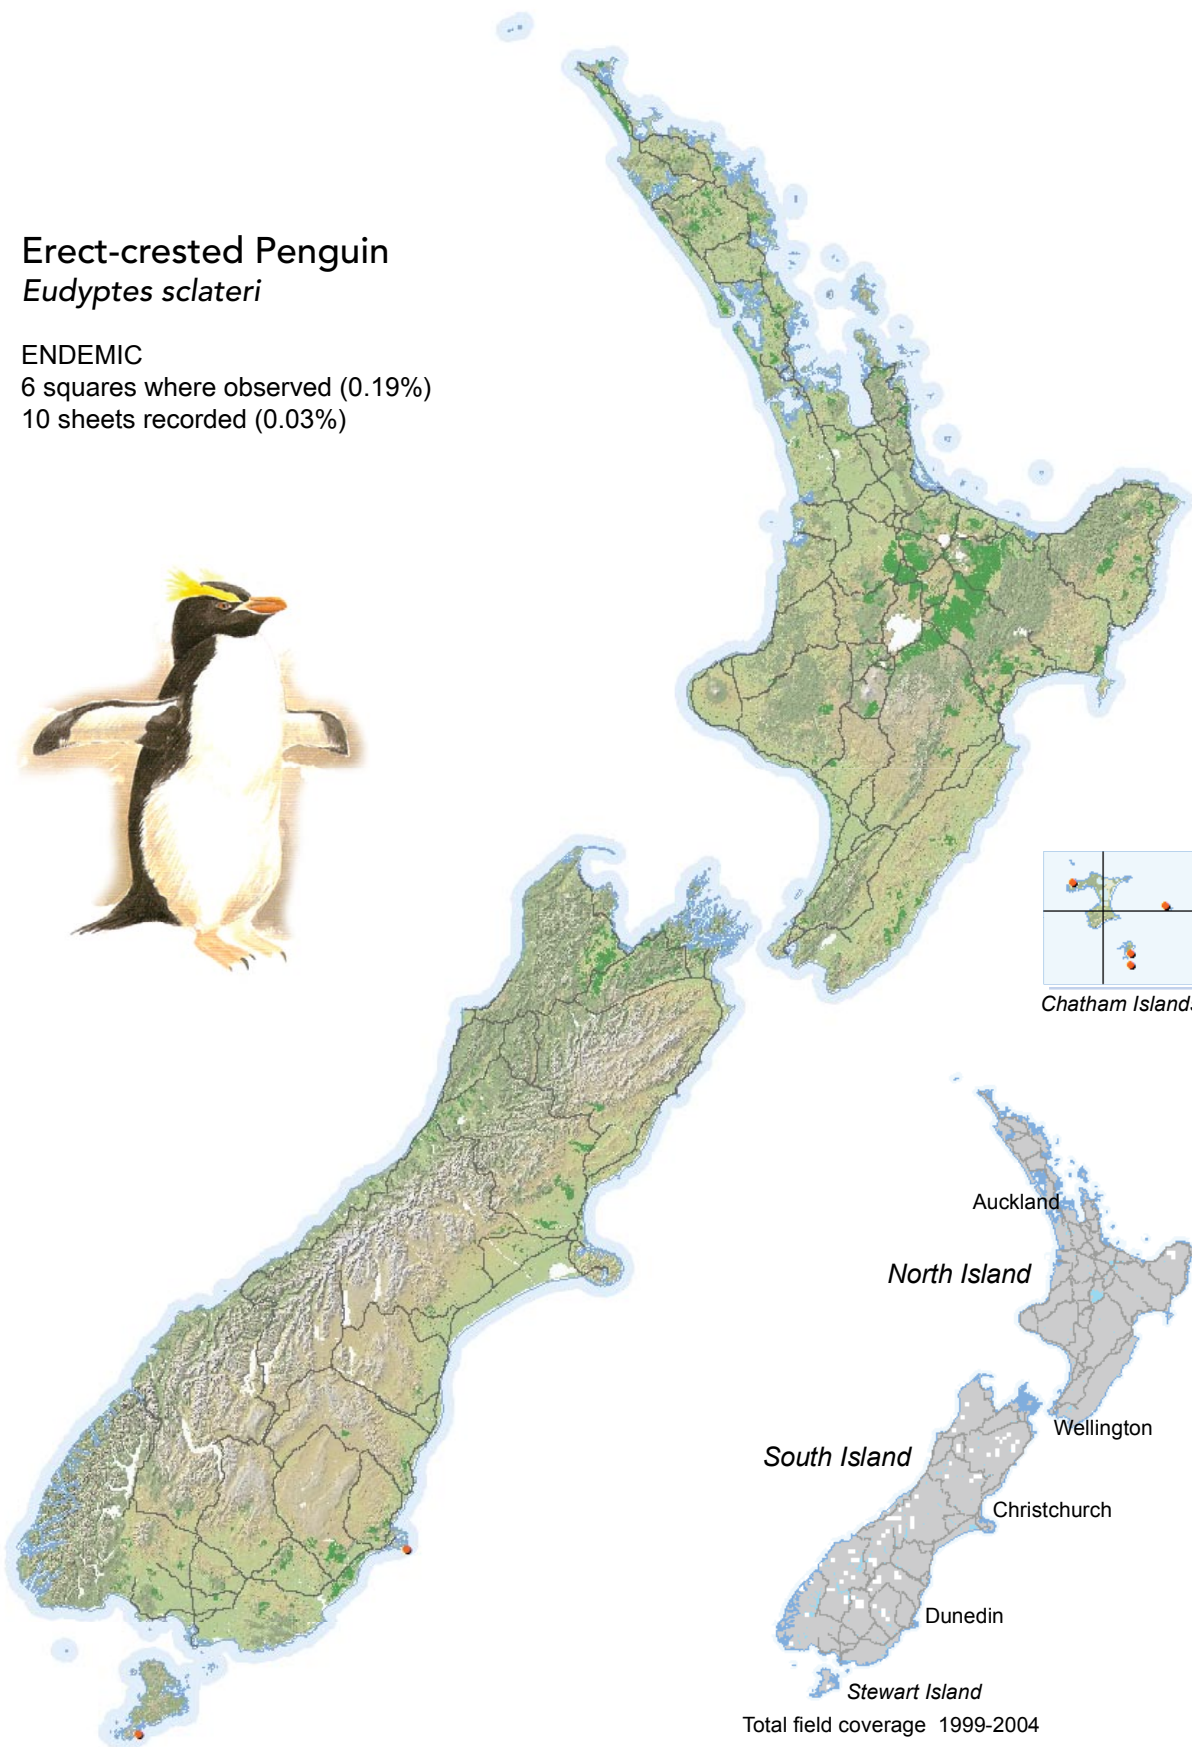

BIRD DISTRIBUTION IN NEW ZEALAND 1999-2004 - WEBATLAS

CJR Robertson, P Hyvönen, MJ Fraser and CR Pickard.

© Ornithological Society of New Zealand Inc. P O Box 834, Nelson 7040, New Zealand

Erect-crested Penguin *Eudyptes sclateri*

ENDEMIC

6 squares where observed (0.19%)

10 sheets recorded (0.03%)

[Summary sourced from 10km grid square field surveys published as the ATLAS OF BIRD DISTRIBUTION IN NEW ZEALAND 1999-2004. Robertson *et al.*, 2007. ISBN 0 9582486 5 6. Illustration by DJ Onley from THE FIELD GUIDE TO THE BIRDS OF NEW ZEALAND. HA Robertson & BD Heather, 2005. ISBN 0 14 302040 4]