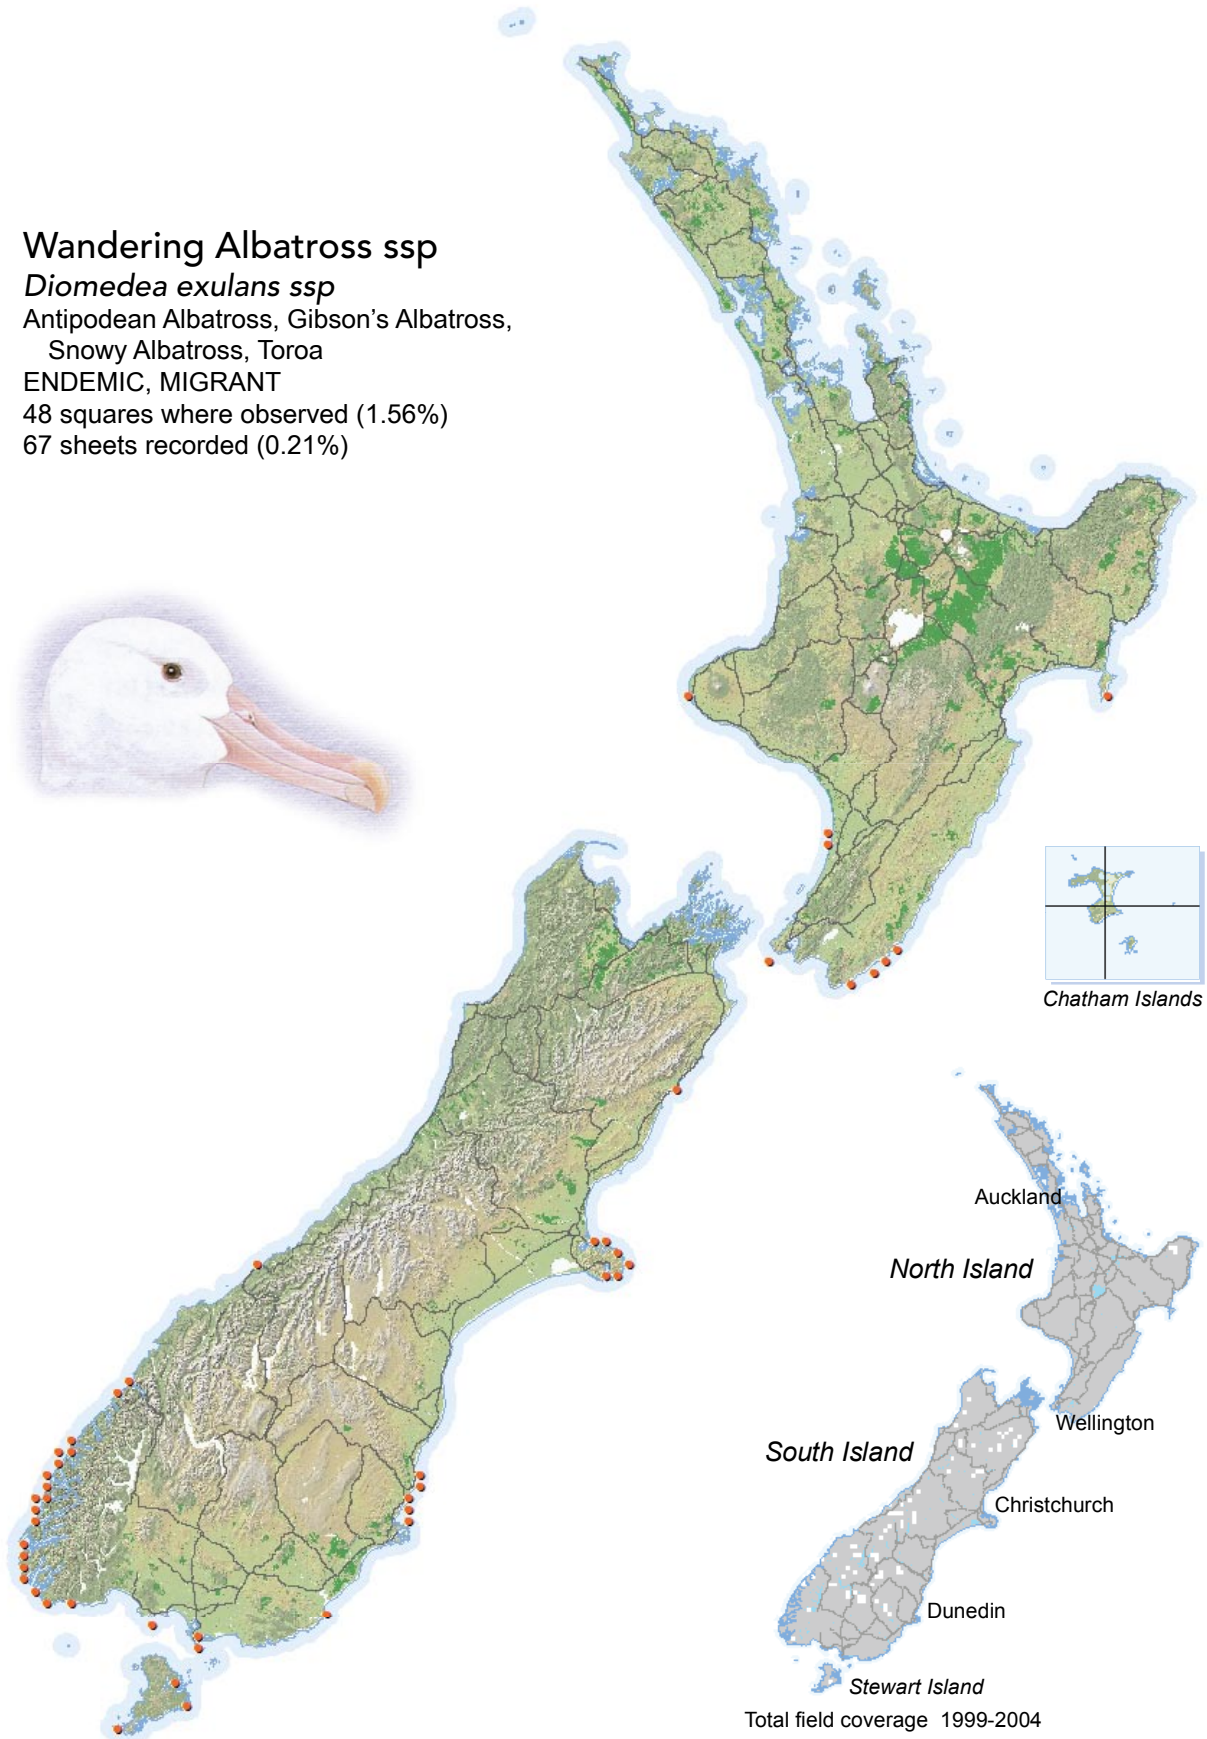

BIRD DISTRIBUTION IN NEW ZEALAND 1999-2004 - WEBATLAS

CJR Robertson, P Hyvönen, MJ Fraser and CR Pickard.

© Ornithological Society of New Zealand Inc. P O Box 834, Nelson 7040, New Zealand

Wandering Albatross ssp

Diomedea exulans ssp

Antipodean Albatross, Gibson's Albatross,
Snowy Albatross, Toroa

ENDEMIC, MIGRANT

48 squares where observed (1.56%)

67 sheets recorded (0.21%)

[Summary sourced from 10km grid square field surveys published as the ATLAS OF BIRD DISTRIBUTION IN NEW ZEALAND 1999-2004. Robertson *et al.*, 2007. ISBN 0 9582486 5 6. Illustration by DJ Onley from THE FIELD GUIDE TO THE BIRDS OF NEW ZEALAND. HA Robertson & BD Heather, 2005. ISBN 0 14 302040 4]