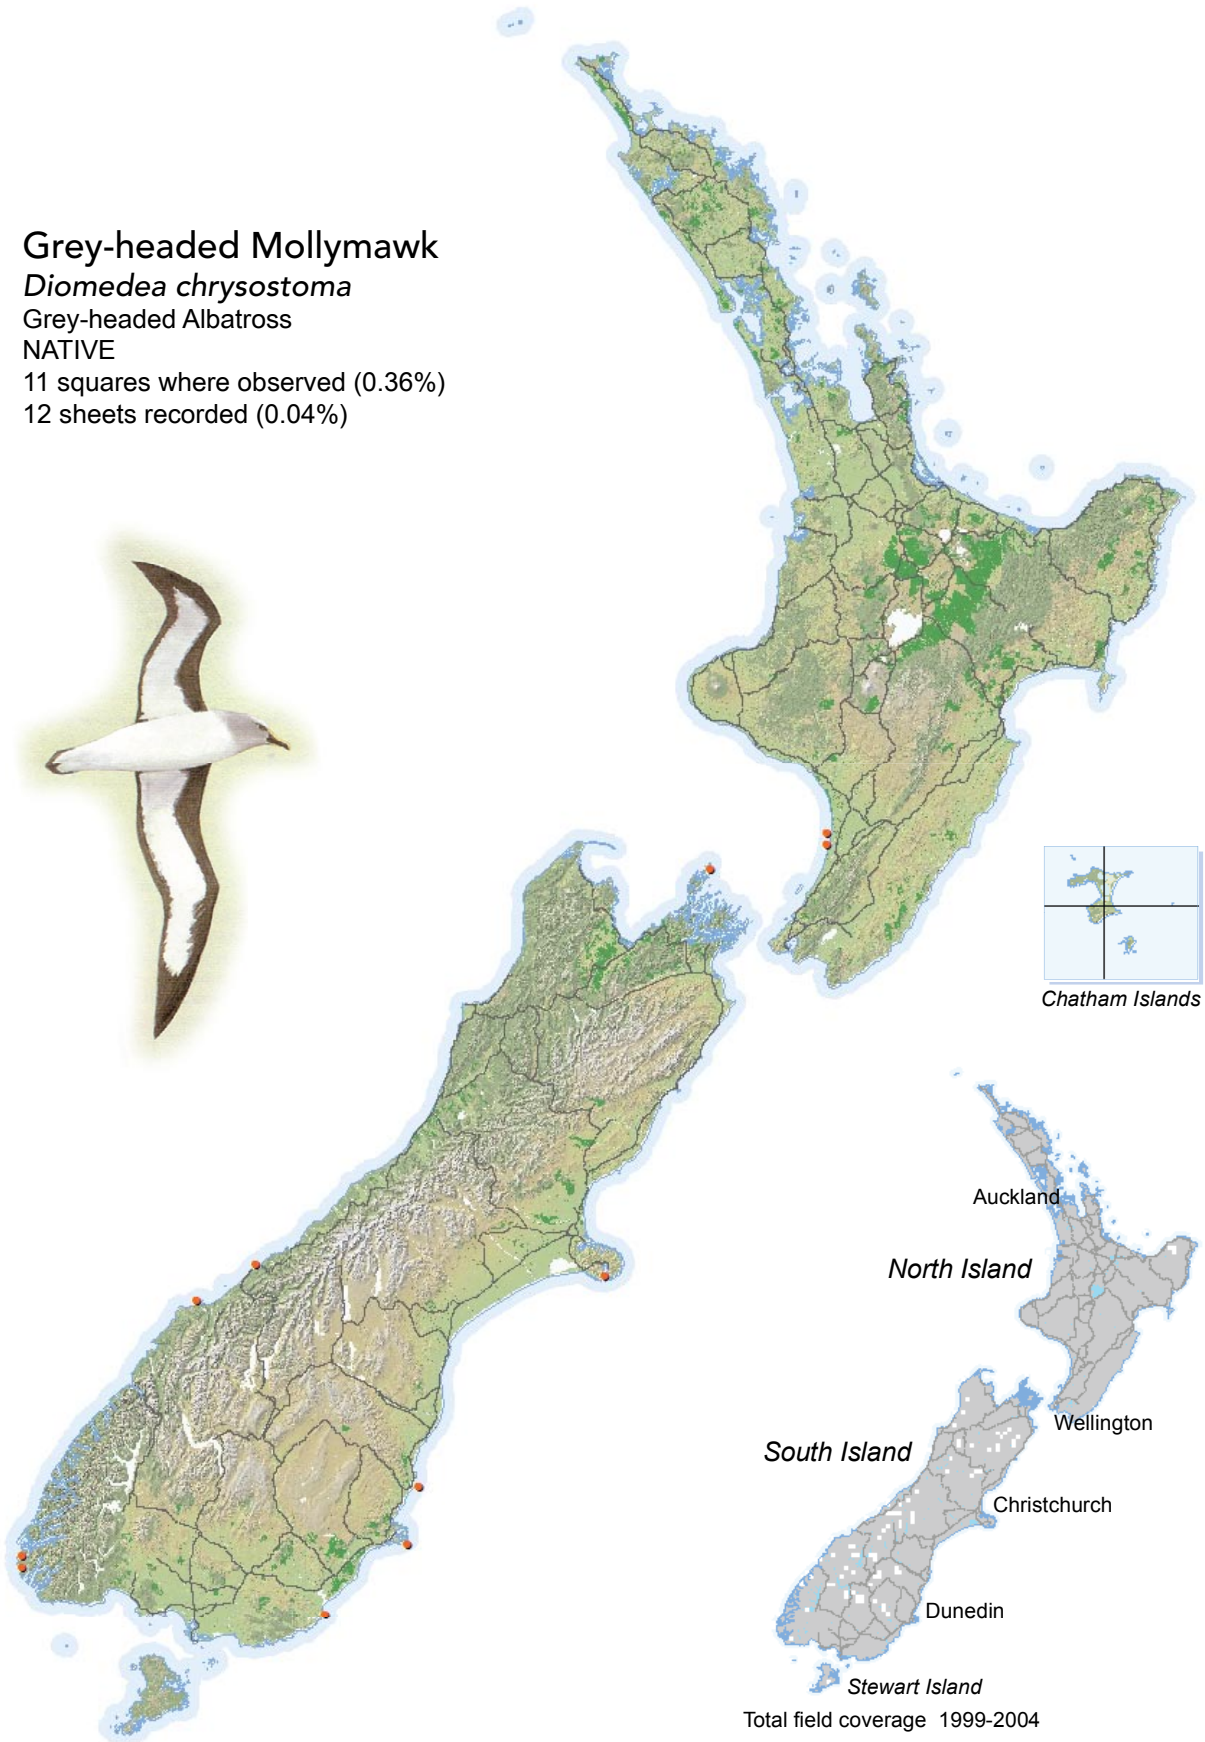

## Grey-headed Mollymawk

*Diomedea chrysostoma*

Grey-headed Albatross

NATIVE

11 squares where observed (0.36%)

12 sheets recorded (0.04%)

[Summary sourced from 10km grid square field surveys published as the ATLAS OF BIRD DISTRIBUTION IN NEW ZEALAND 1999-2004. Robertson *et al.*, 2007. ISBN 0 9582486 5 6. Illustration by DJ Onley from THE FIELD GUIDE TO THE BIRDS OF NEW ZEALAND. HA Robertson & BD Heather, 2005. ISBN 0 14 302040 4]