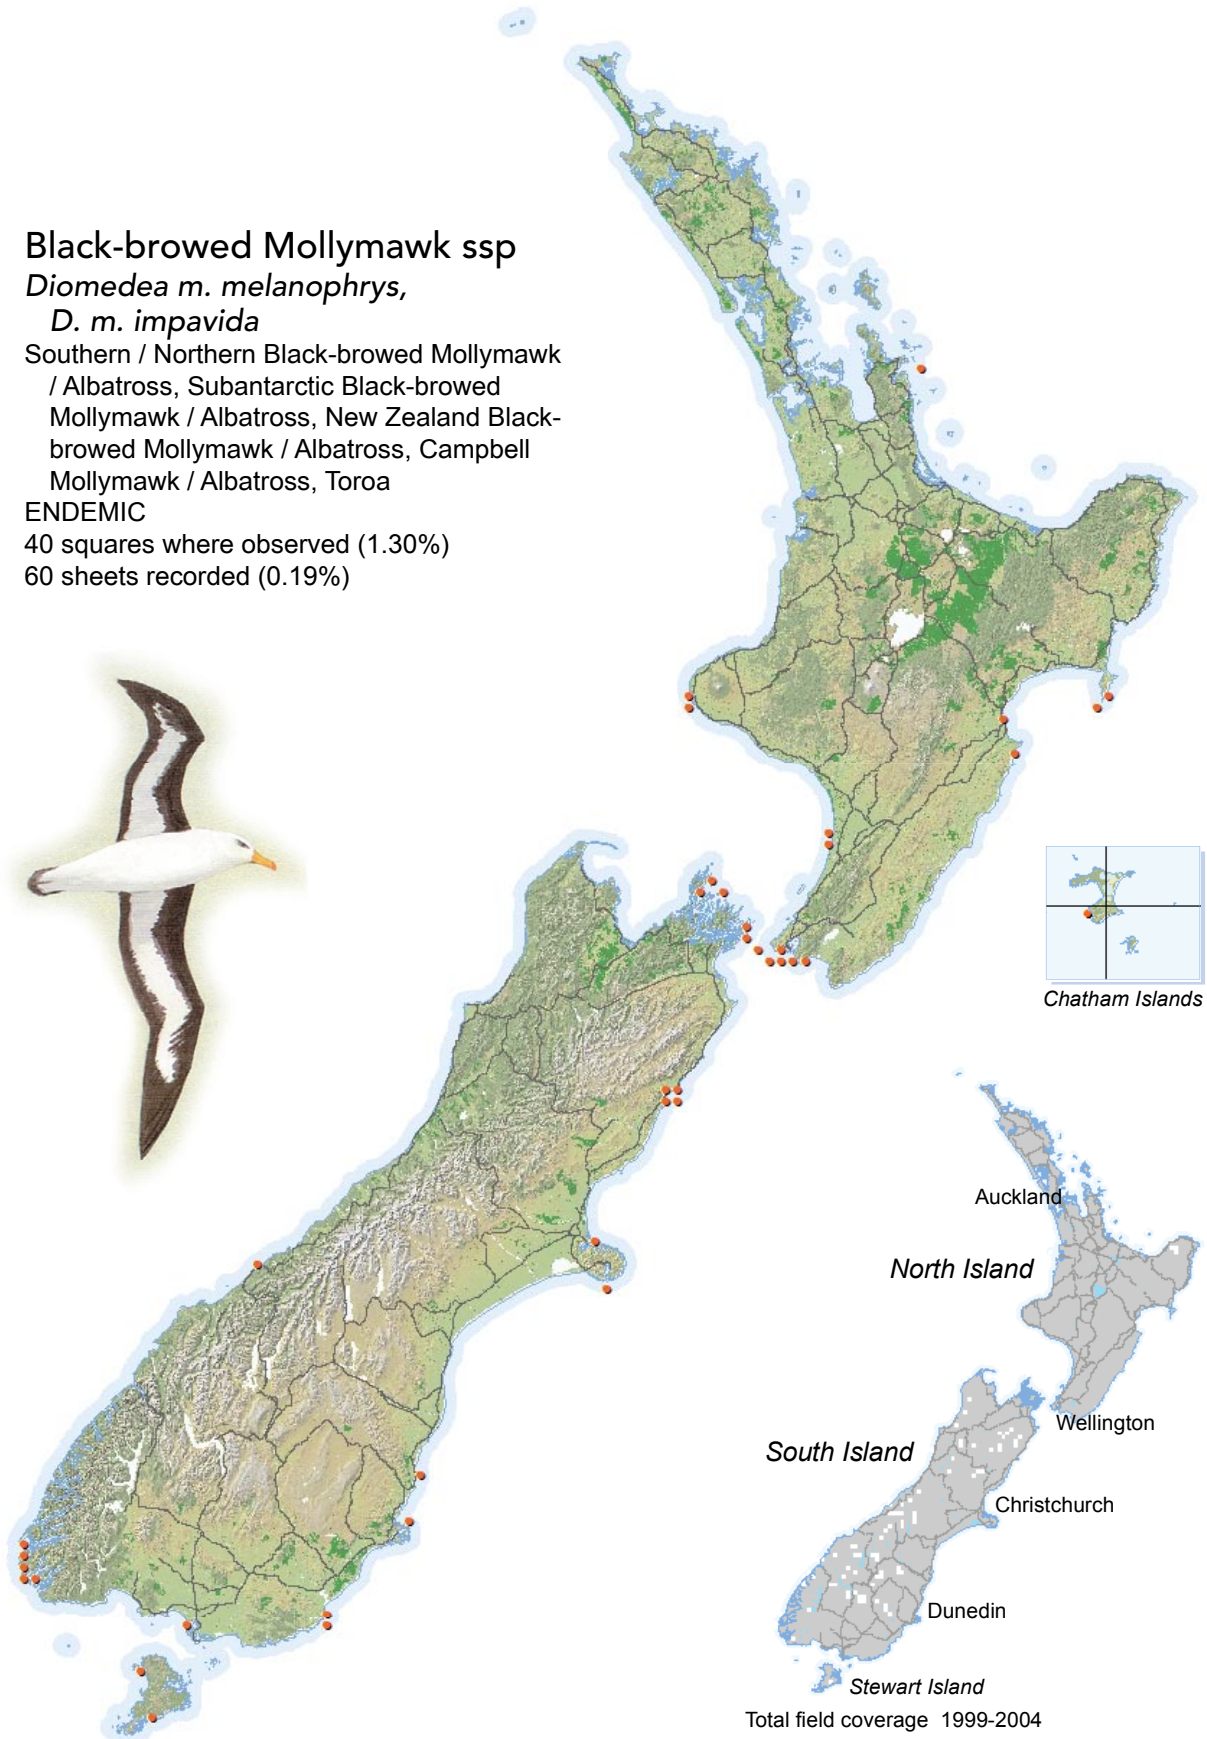

BIRD DISTRIBUTION IN NEW ZEALAND 1999-2004 - WEBATLAS

CJR Robertson, P Hyvönen, MJ Fraser and CR Pickard.

© Ornithological Society of New Zealand Inc. P O Box 834, Nelson 7040, New Zealand

Black-browed Mollymawk ssp

Diomedea m. melanophrys,

D. m. impavida

Southern / Northern Black-browed Mollymawk
/ Albatross, Subantarctic Black-browed
Mollymawk / Albatross, New Zealand Black-
browed Mollymawk / Albatross, Campbell
Mollymawk / Albatross, Toroa

ENDEMIC

40 squares where observed (1.30%)

60 sheets recorded (0.19%)

[Summary sourced from 10km grid square field surveys published as the ATLAS OF BIRD DISTRIBUTION IN NEW ZEALAND 1999-2004. Robertson *et al.*, 2007. ISBN 0 9582486 5 6. Illustration by DJ Onley from THE FIELD GUIDE TO THE BIRDS OF NEW ZEALAND. HA Robertson & BD Heather, 2005. ISBN 0 14 302040 4]