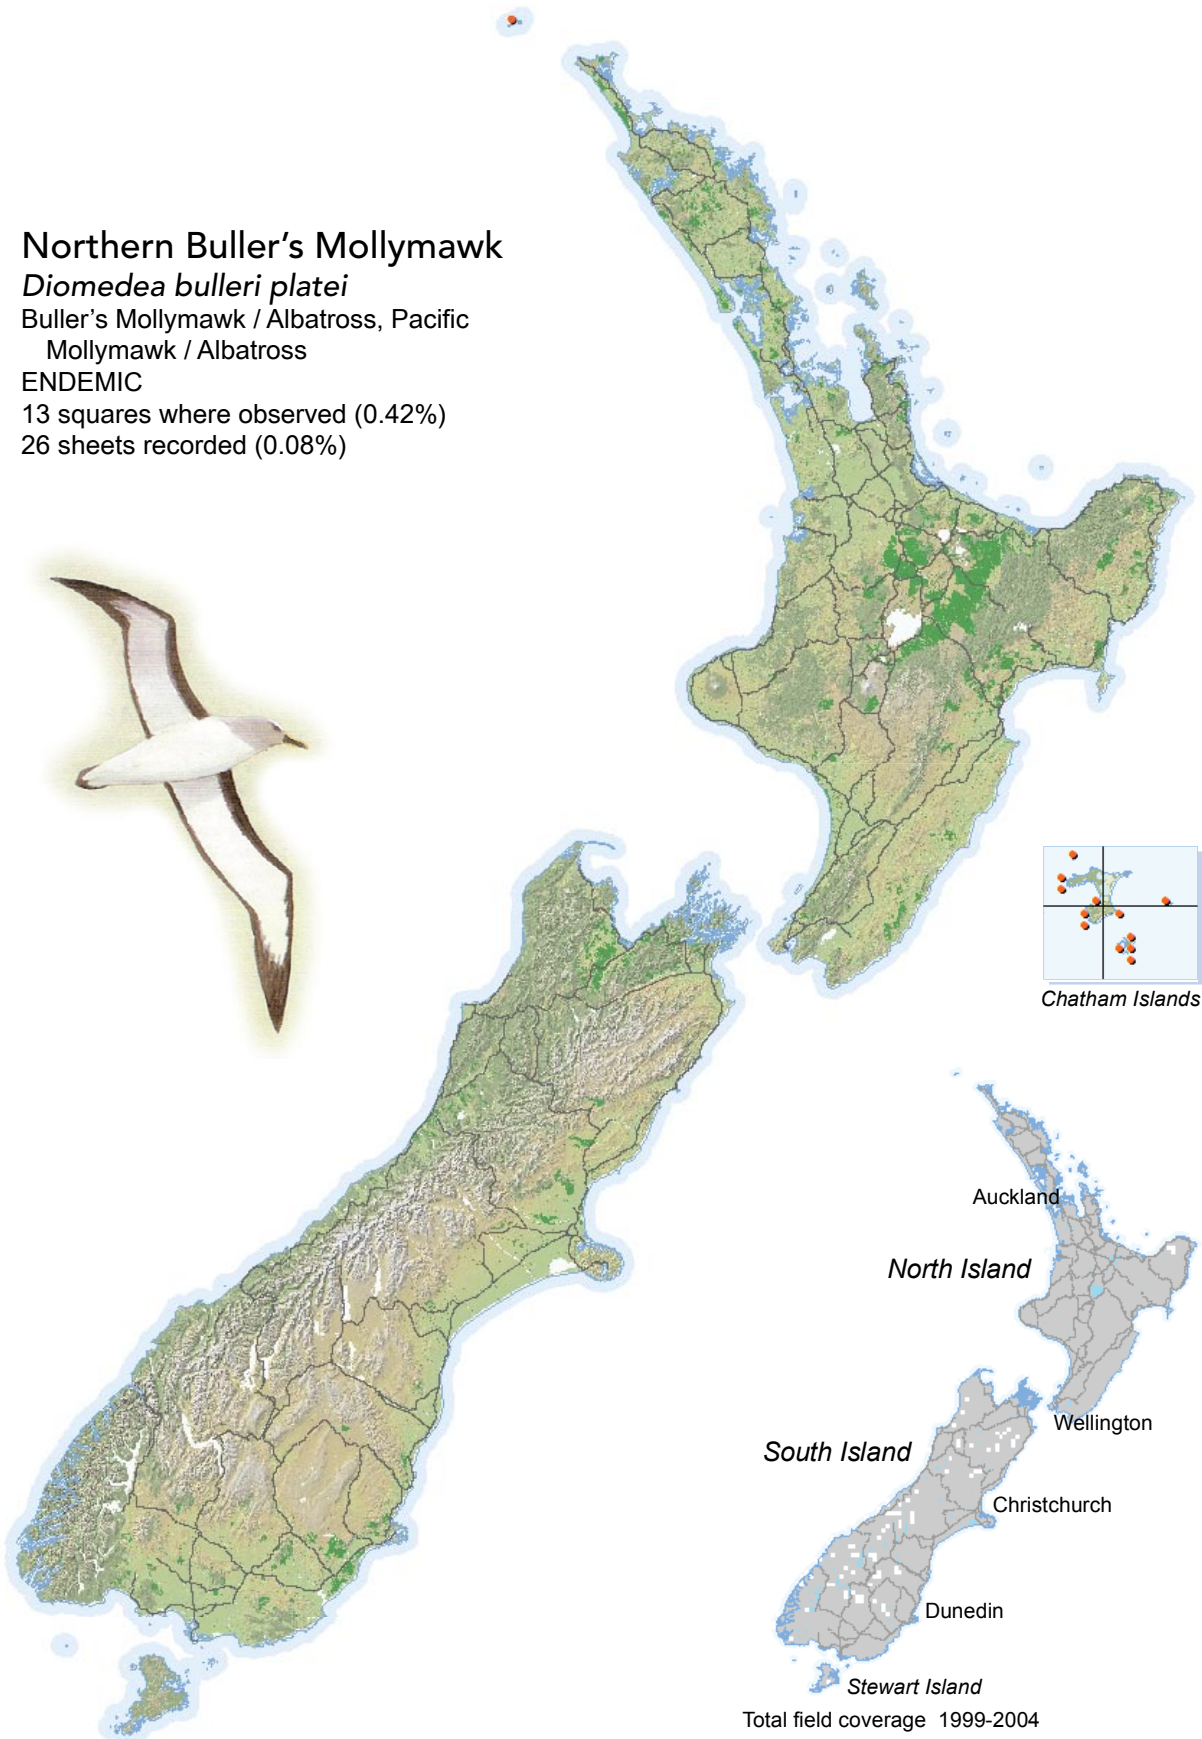

## Northern Buller's Mollymawk

*Diomedea bulleri platei*

Buller's Mollymawk / Albatross, Pacific

Mollymawk / Albatross

ENDEMIC

13 squares where observed (0.42%)

26 sheets recorded (0.08%)

[Summary sourced from 10km grid square field surveys published as the ATLAS OF BIRD DISTRIBUTION IN NEW ZEALAND 1999-2004. Robertson *et al.*, 2007. ISBN 0 9582486 5 6. Illustration by DJ Onley from THE FIELD GUIDE TO THE BIRDS OF NEW ZEALAND. HA Robertson & BD Heather, 2005. ISBN 0 14 302040 4]