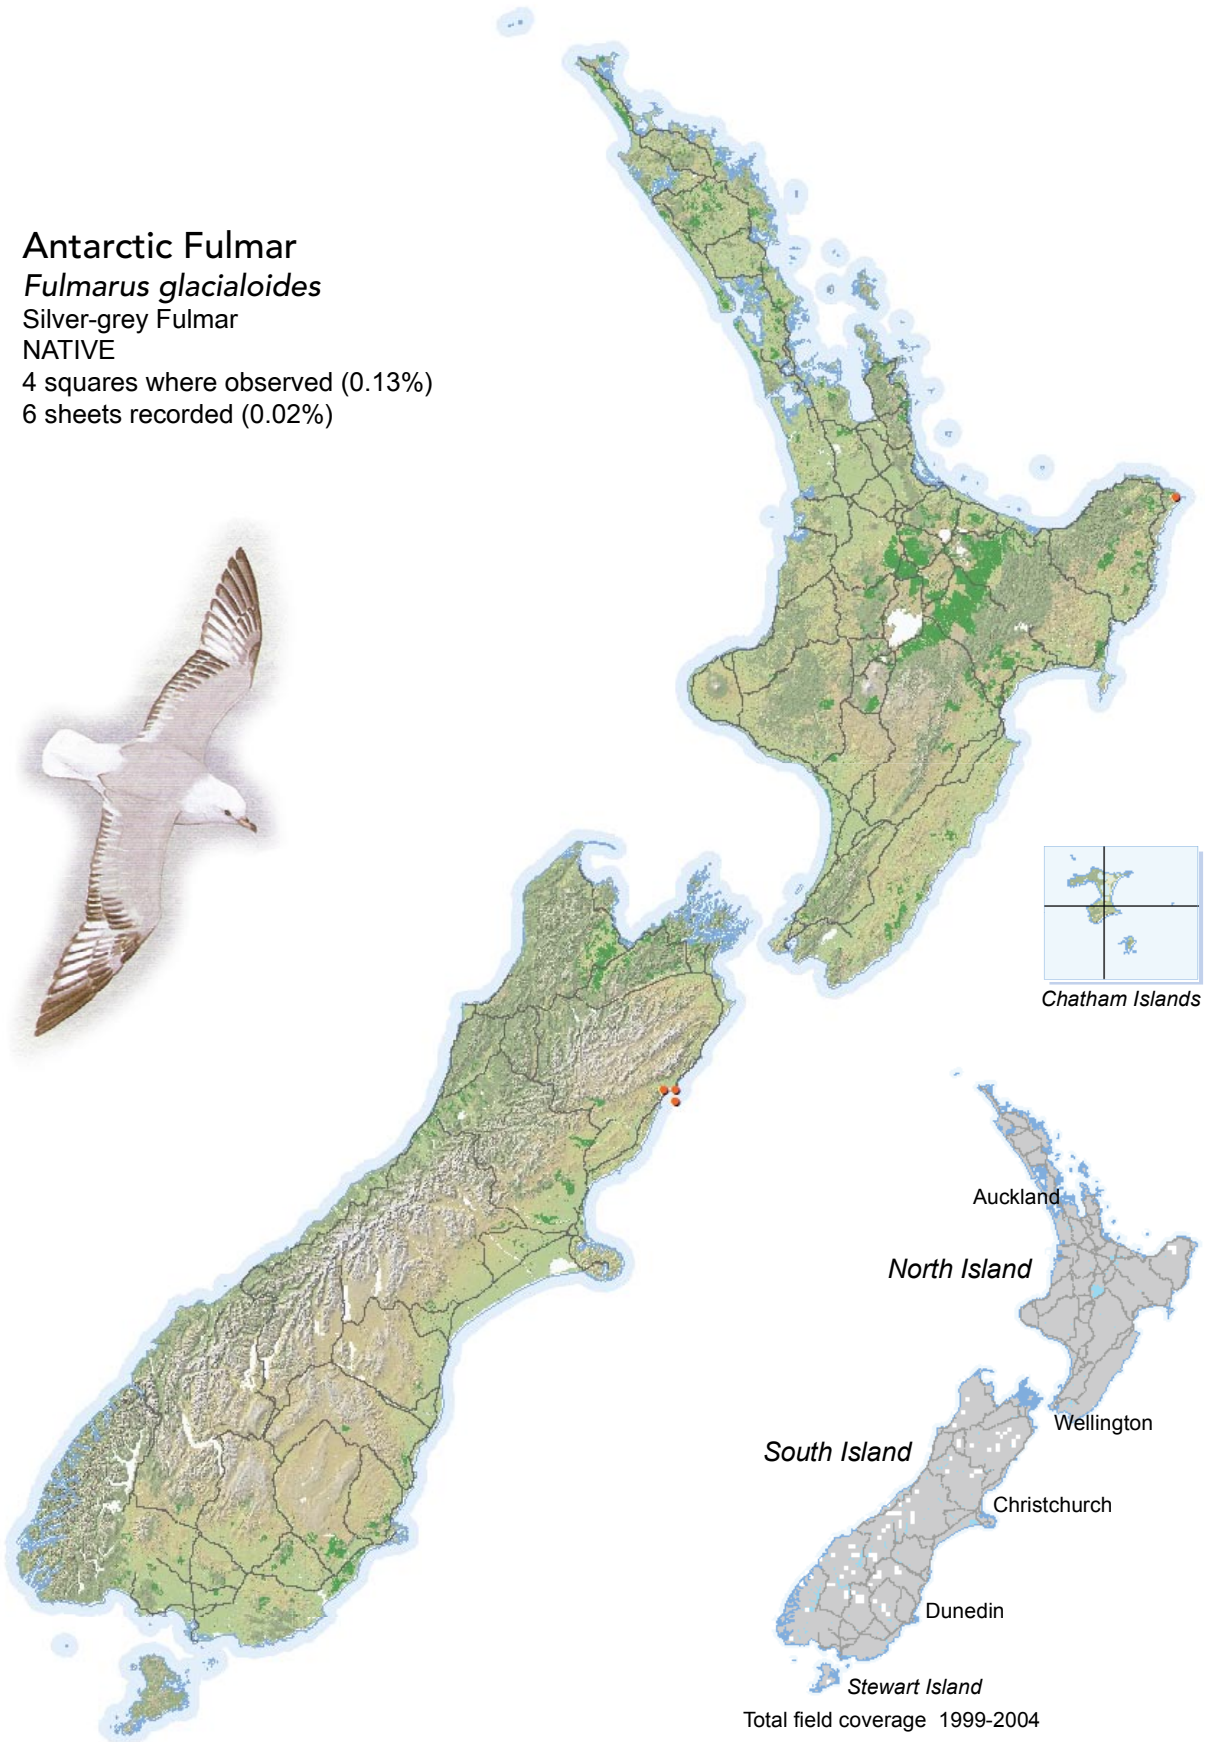

BIRD DISTRIBUTION IN NEW ZEALAND 1999-2004 - WEBATLAS

CJR Robertson, P Hyvönen, MJ Fraser and CR Pickard.

© Ornithological Society of New Zealand Inc. P O Box 834, Nelson 7040, New Zealand

Antarctic Fulmar

Fulmarus glacialisoides

Silver-grey Fulmar

NATIVE

4 squares where observed (0.13%)

6 sheets recorded (0.02%)

[Summary sourced from 10km grid square field surveys published as the ATLAS OF BIRD DISTRIBUTION IN NEW ZEALAND 1999-2004. Robertson *et al.*, 2007. ISBN 0 9582486 5 6. Illustration by DJ Onley from THE FIELD GUIDE TO THE BIRDS OF NEW ZEALAND. HA Robertson & BD Heather, 2005. ISBN 0 14 302040 4]