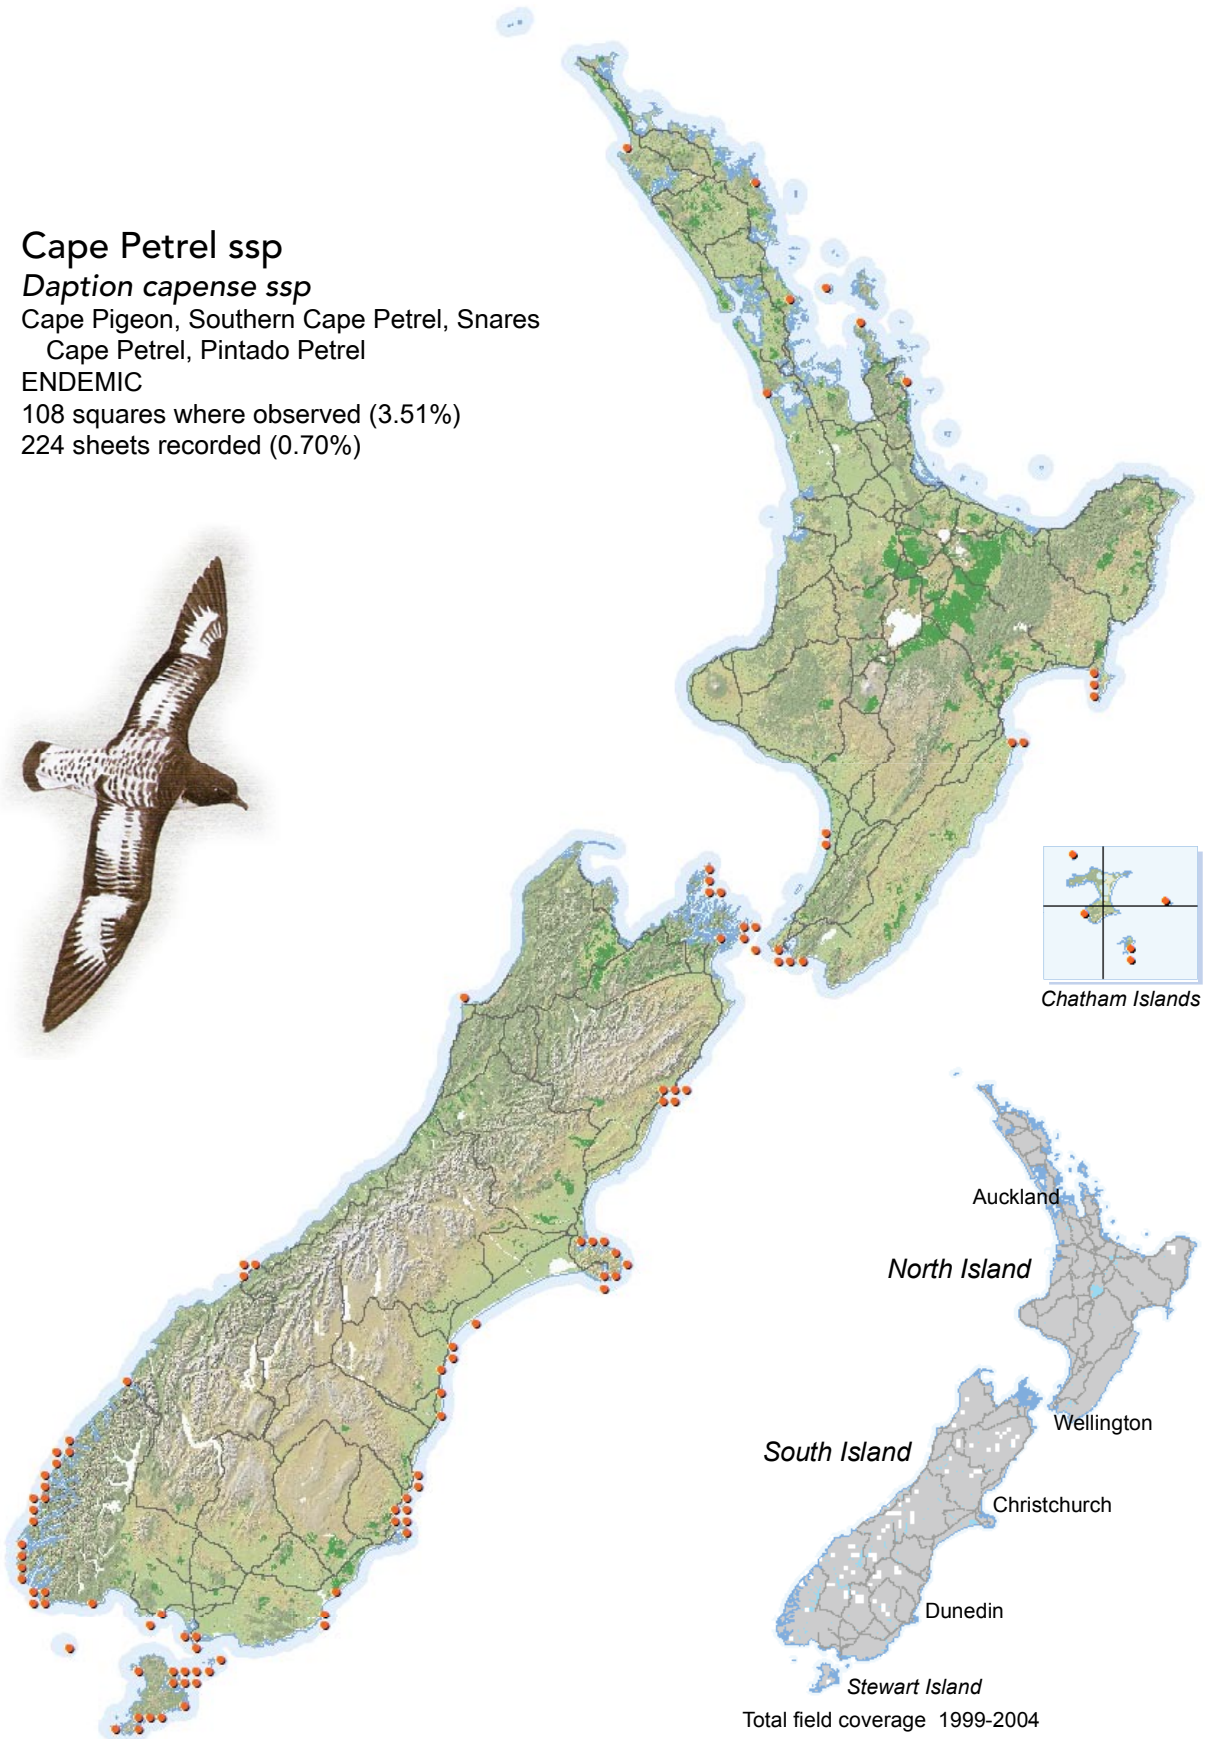

Daption capense ssp

Cape Pigeon, Southern Cape Petrel, Snares

Cape Petrel, Pintado Petrel

ENDEMIC

108 squares where observed (3.51%)

224 sheets recorded (0.70%)

[Summary sourced from 10km grid square field surveys published as the ATLAS OF BIRD DISTRIBUTION IN NEW ZEALAND 1999-2004. Robertson *et al.*, 2007. ISBN 0 9582486 5 6. Illustration by DJ Onley from THE FIELD GUIDE TO THE BIRDS OF NEW ZEALAND. HA Robertson & BD Heather, 2005. ISBN 0 14 302040 4]