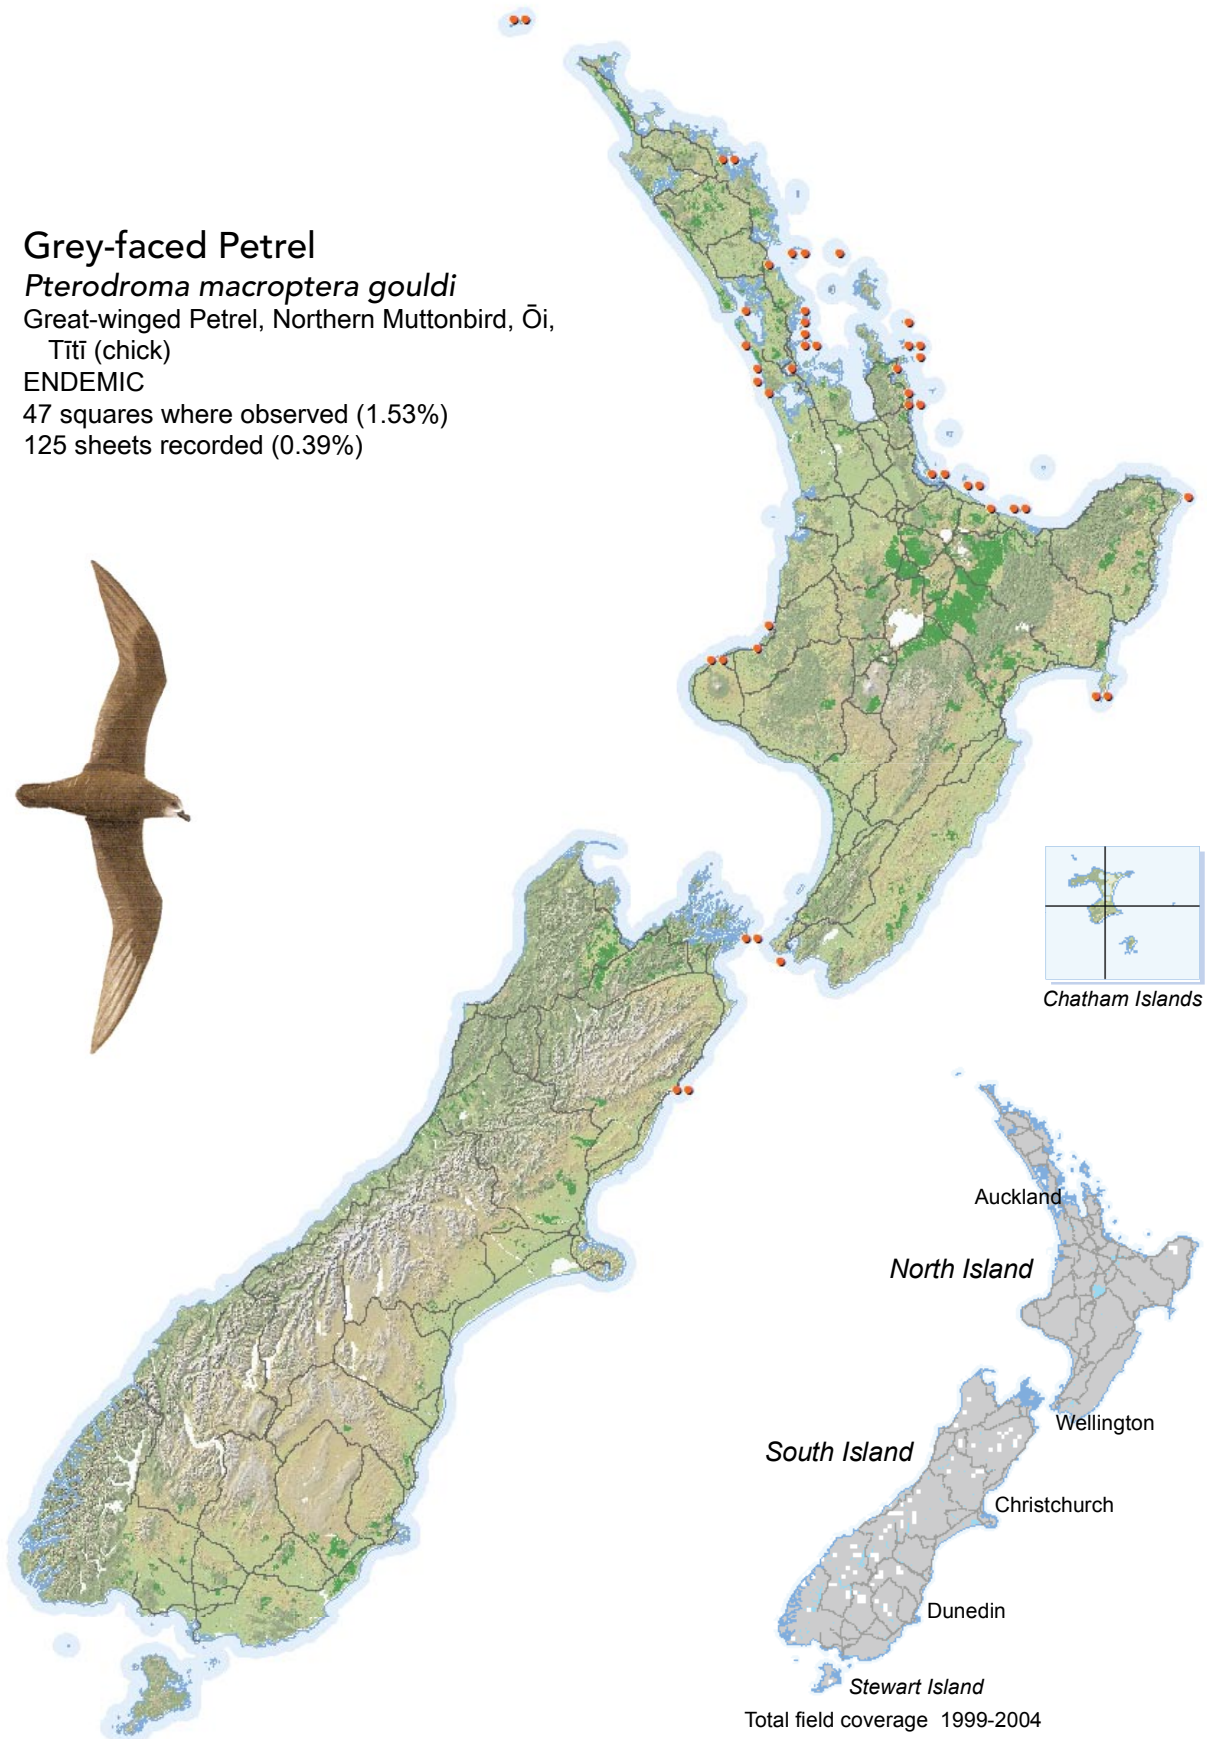

BIRD DISTRIBUTION IN NEW ZEALAND 1999-2004 - WEBATLAS

CJR Robertson, P Hyvönen, MJ Fraser and CR Pickard.

© Ornithological Society of New Zealand Inc. P O Box 834, Nelson 7040, New Zealand

Grey-faced Petrel

Pterodroma macroptera gouldi

Great-winged Petrel, Northern Muttonbird, Ōi,
Tītī (chick)

ENDEMIC

47 squares where observed (1.53%)

125 sheets recorded (0.39%)

[Summary sourced from 10km grid square field surveys published as the ATLAS OF BIRD DISTRIBUTION IN NEW ZEALAND 1999-2004. Robertson *et al.*, 2007. ISBN 0 9582486 5 6. Illustration by DJ Onley from THE FIELD GUIDE TO THE BIRDS OF NEW ZEALAND. HA Robertson & BD Heather, 2005. ISBN 0 14 302040 4]