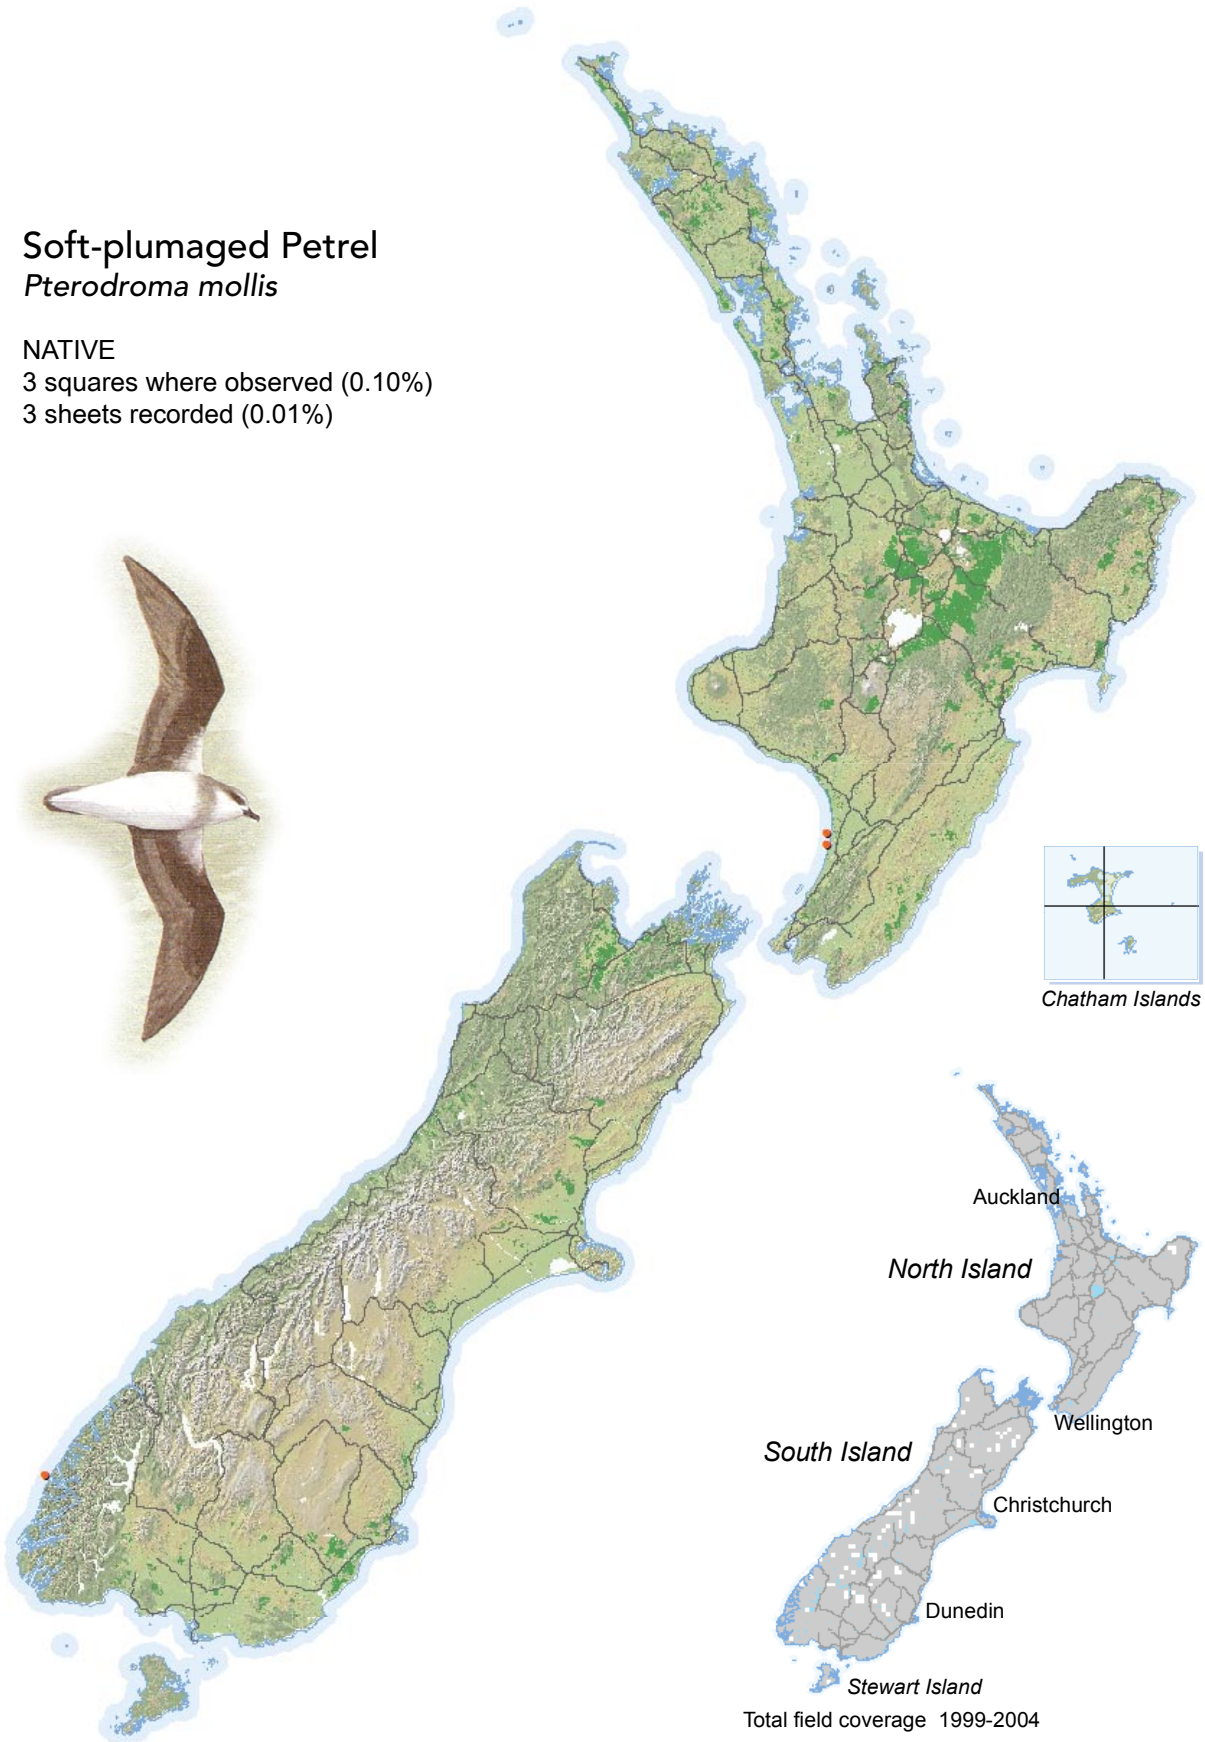

BIRD DISTRIBUTION IN NEW ZEALAND 1999-2004 - WEBATLAS

CJR Robertson, P Hyvönen, MJ Fraser and CR Pickard.

© Ornithological Society of New Zealand Inc. P O Box 834, Nelson 7040, New Zealand

Soft-plumaged Petrel *Pterodroma mollis*

NATIVE

3 squares where observed (0.10%)

3 sheets recorded (0.01%)

[Summary sourced from 10km grid square field surveys published as the ATLAS OF BIRD DISTRIBUTION IN NEW ZEALAND 1999-2004. Robertson *et al.*, 2007. ISBN 0 9582486 5 6. Illustration by DJ Onley from THE FIELD GUIDE TO THE BIRDS OF NEW ZEALAND. HA Robertson & BD Heather, 2005. ISBN 0 14 302040 4]