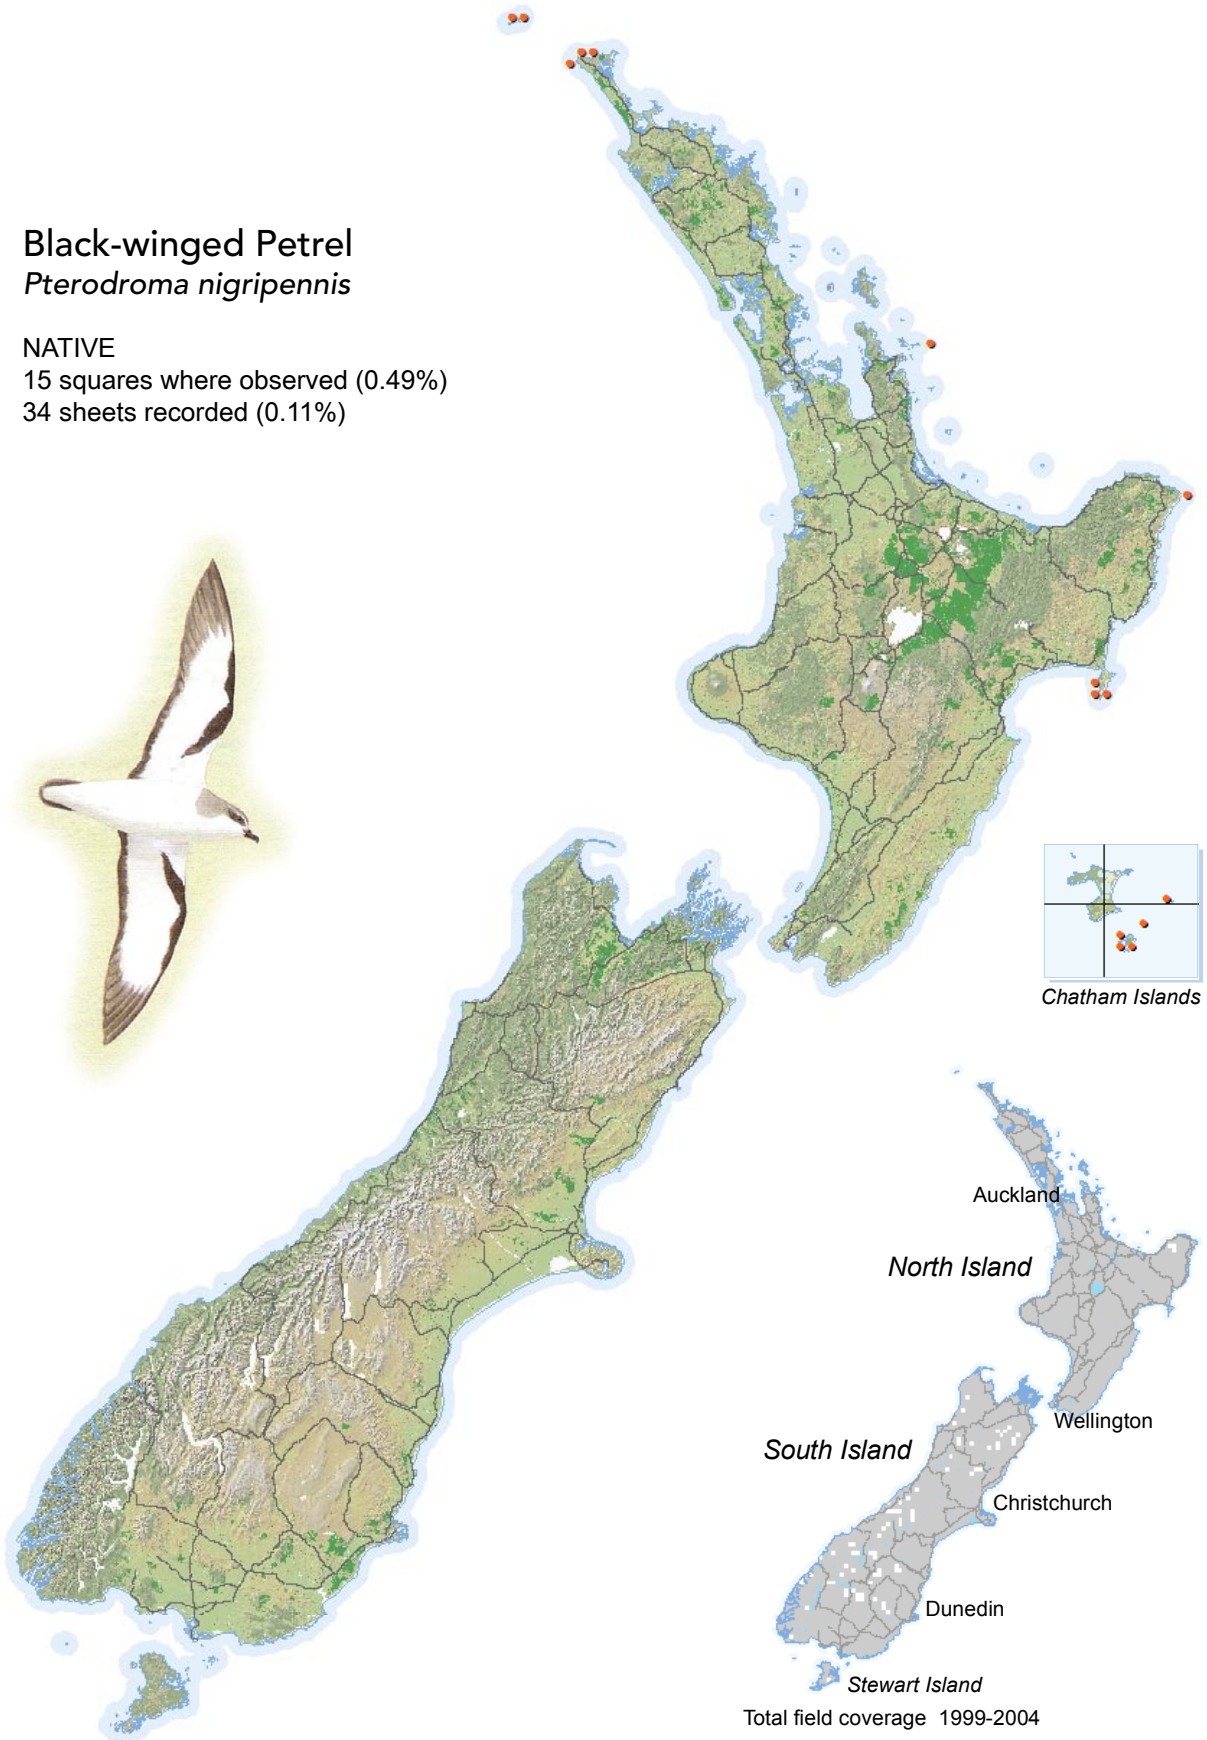

BIRD DISTRIBUTION IN NEW ZEALAND 1999-2004 - WEBATLAS

CJR Robertson, P Hyvönen, MJ Fraser and CR Pickard.

© Ornithological Society of New Zealand Inc. P O Box 834, Nelson 7040, New Zealand

Black-winged Petrel *Pterodroma nigripennis*

NATIVE

15 squares where observed (0.49%)

34 sheets recorded (0.11%)

[Summary sourced from 10km grid square field surveys published as the ATLAS OF BIRD DISTRIBUTION IN NEW ZEALAND 1999-2004. Robertson *et al.*, 2007. ISBN 0 9582486 5 6. Illustration by DJ Onley from THE FIELD GUIDE TO THE BIRDS OF NEW ZEALAND. HA Robertson & BD Heather, 2005. ISBN 0 14 302040 4]