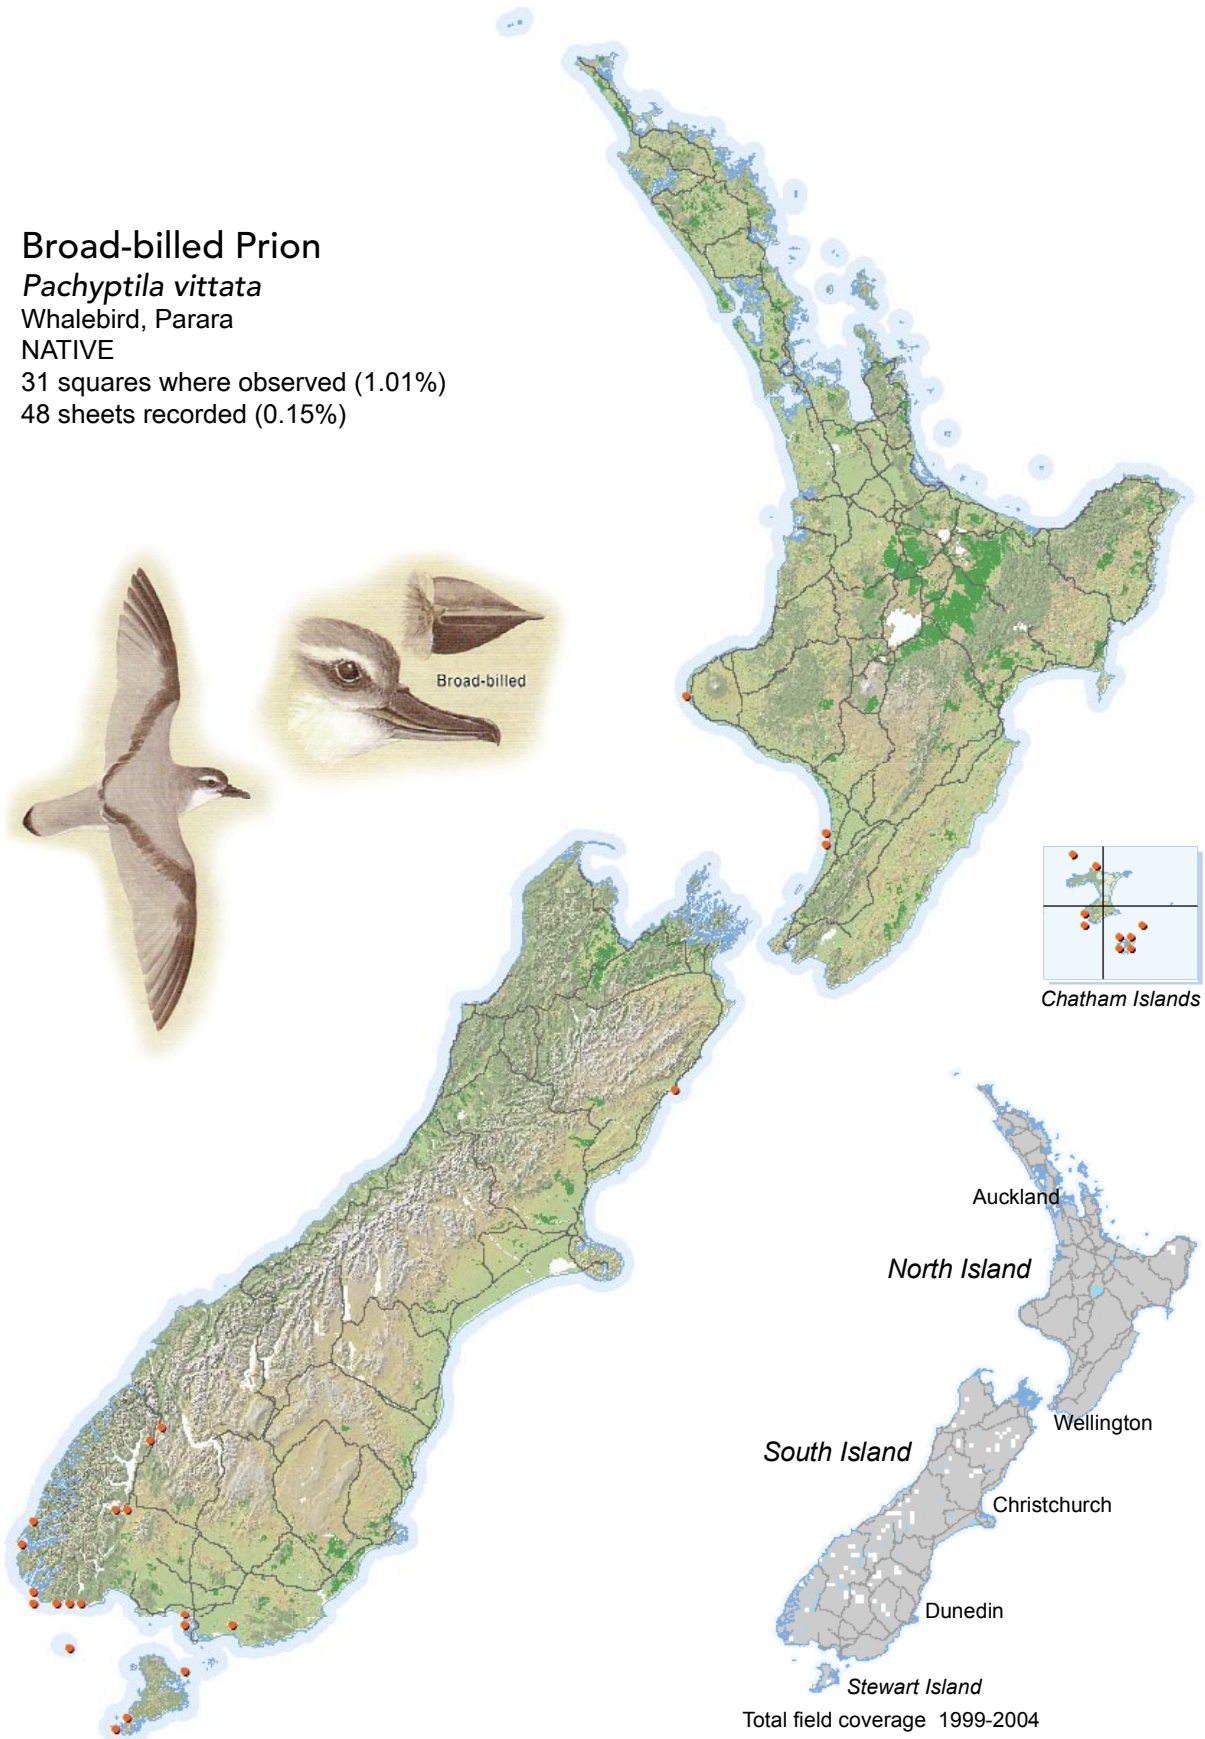

BIRD DISTRIBUTION IN NEW ZEALAND 1999-2004 - WEBATLAS

CJR Robertson, P Hyvönen, MJ Fraser and CR Pickard.

© Ornithological Society of New Zealand Inc. P O Box 834, Nelson 7040, New Zealand

Broad-billed Prion

Pachyptila vittata

Whalebird, Parara

NATIVE

31 squares where observed (1.01%)

48 sheets recorded (0.15%)

[Summary sourced from 10km grid square field surveys published as the ATLAS OF BIRD DISTRIBUTION IN NEW ZEALAND 1999-2004. Robertson *et al.*, 2007. ISBN 0 9582486 5 6. Illustration by DJ Onley from THE FIELD GUIDE TO THE BIRDS OF NEW ZEALAND. HA Robertson & BD Heather, 2005. ISBN 0 14 302040 4]