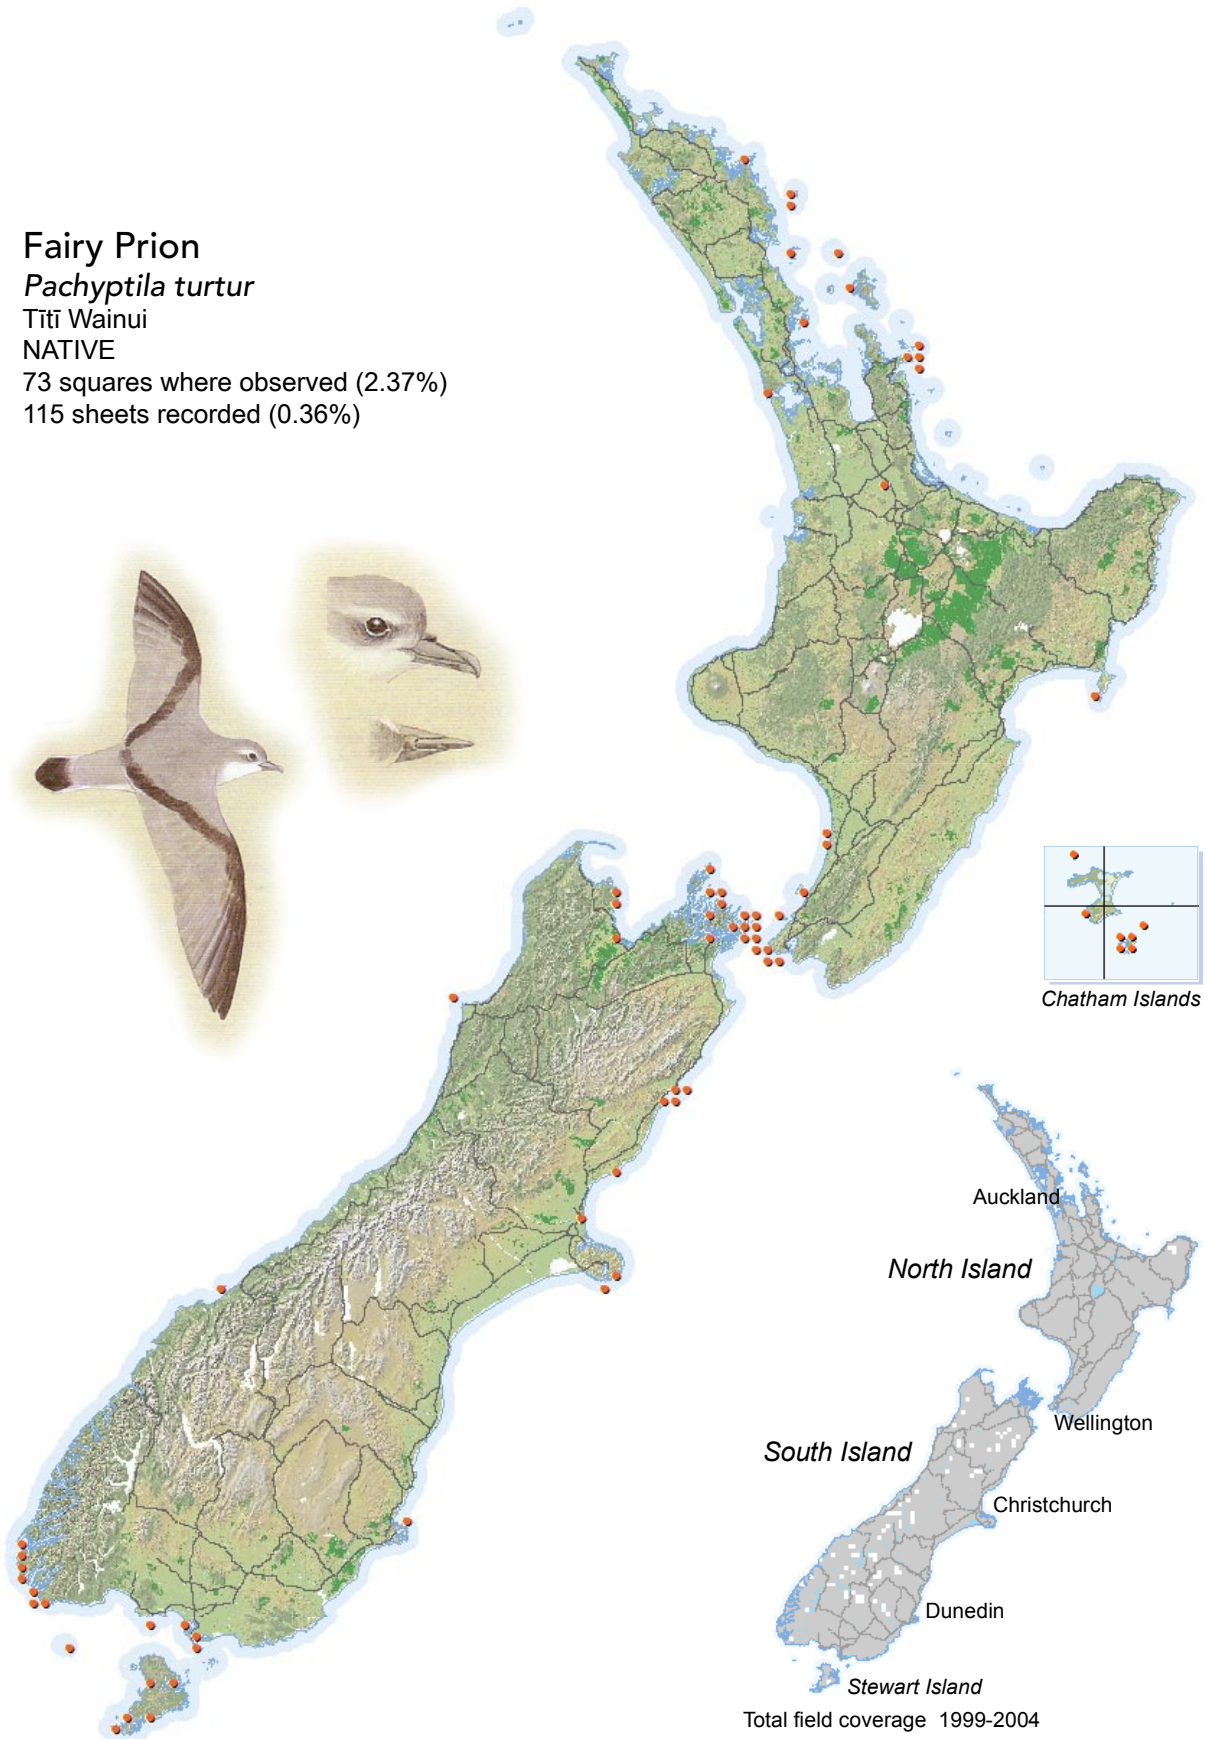

## Fairy Prion

*Pachyptila turtur*

Tīti Wainui

NATIVE

73 squares where observed (2.37%)

115 sheets recorded (0.36%)

[Summary sourced from 10km grid square field surveys published as the ATLAS OF BIRD DISTRIBUTION IN NEW ZEALAND 1999-2004. Robertson *et al.*, 2007. ISBN 0 9582486 5 6. Illustration by DJ Onley from THE FIELD GUIDE TO THE BIRDS OF NEW ZEALAND. HA Robertson & BD Heather, 2005. ISBN 0 14 302040 4]