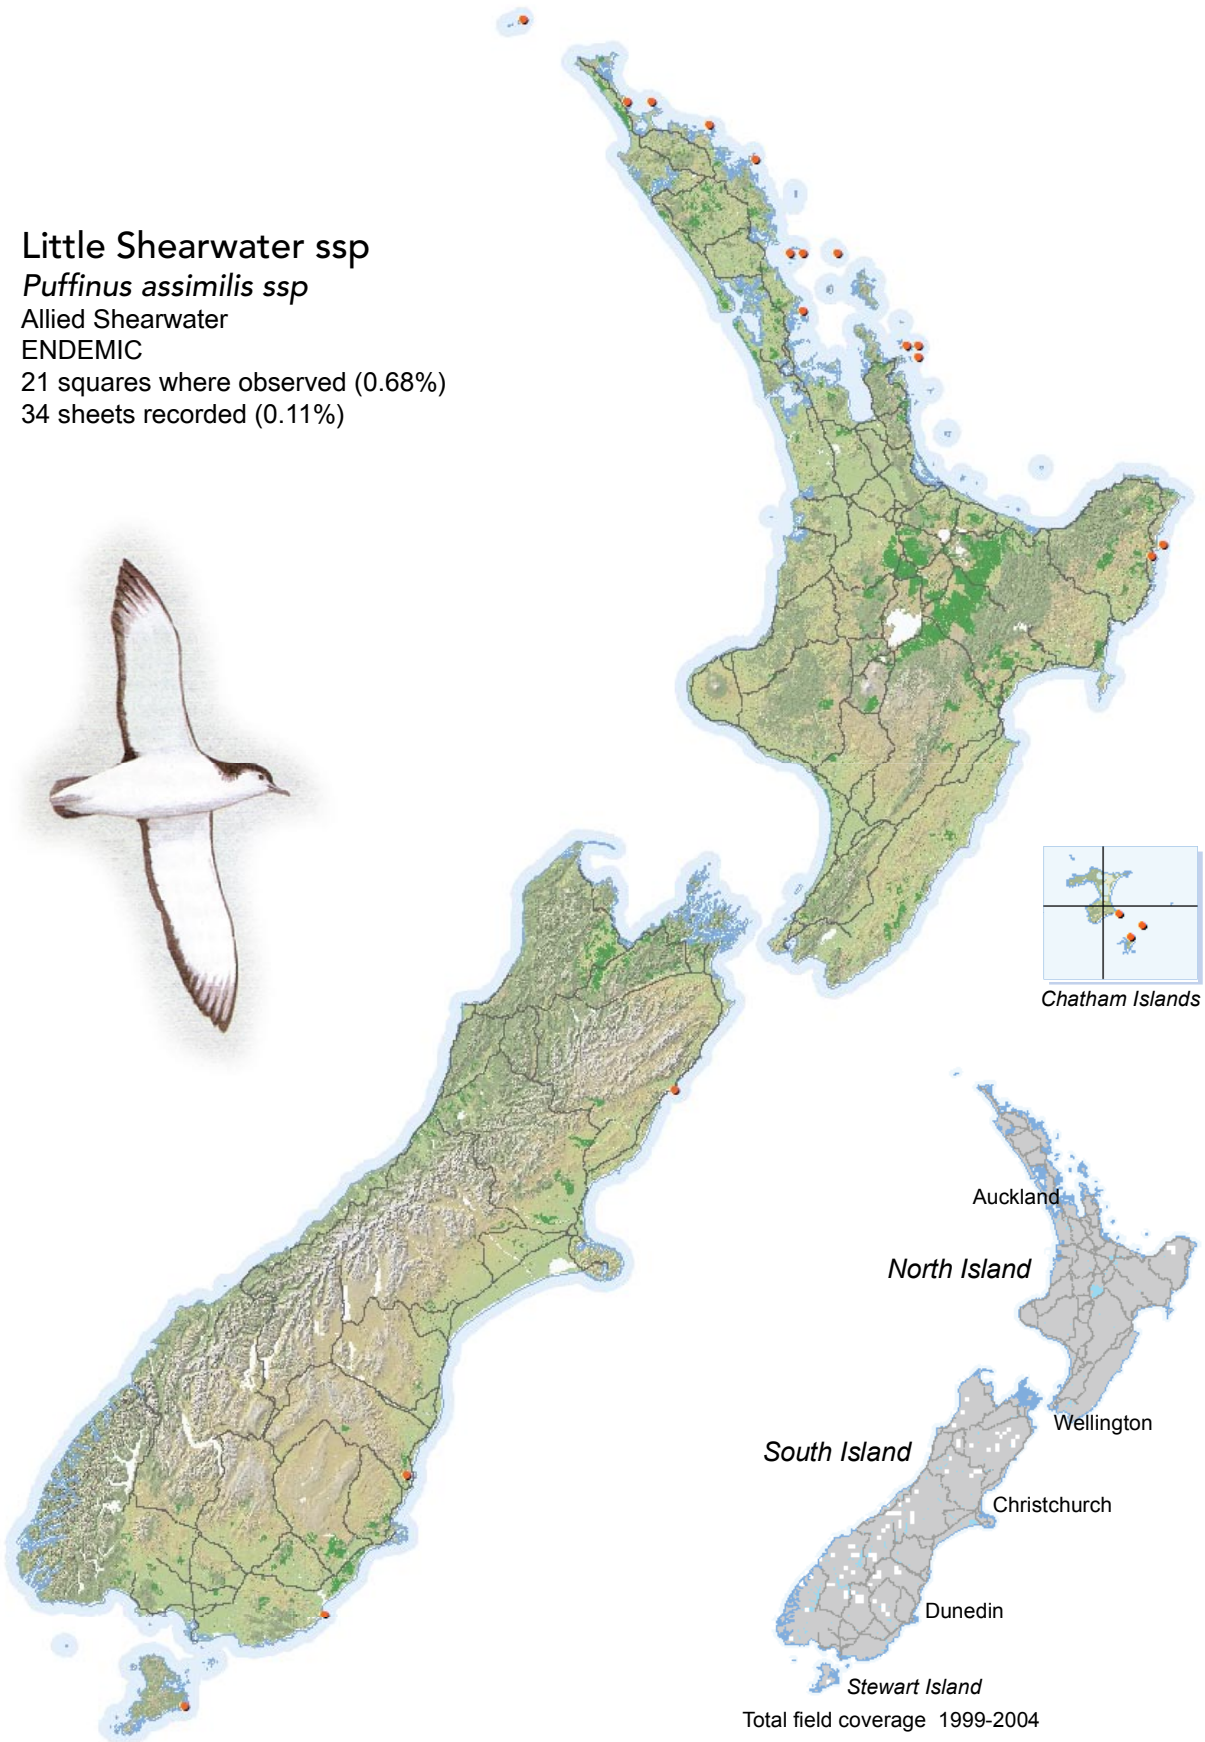

BIRD DISTRIBUTION IN NEW ZEALAND 1999-2004 - WEBATLAS

CJR Robertson, P Hyvönen, MJ Fraser and CR Pickard.

© Ornithological Society of New Zealand Inc. P O Box 834, Nelson 7040, New Zealand

Little Shearwater ssp

Puffinus assimilis ssp

Allied Shearwater

ENDEMIC

21 squares where observed (0.68%)

34 sheets recorded (0.11%)

[Summary sourced from 10km grid square field surveys published as the ATLAS OF BIRD DISTRIBUTION IN NEW ZEALAND 1999-2004. Robertson *et al.*, 2007. ISBN 0 9582486 5 6. Illustration by DJ Onley from THE FIELD GUIDE TO THE BIRDS OF NEW ZEALAND. HA Robertson & BD Heather, 2005. ISBN 0 14 302040 4]