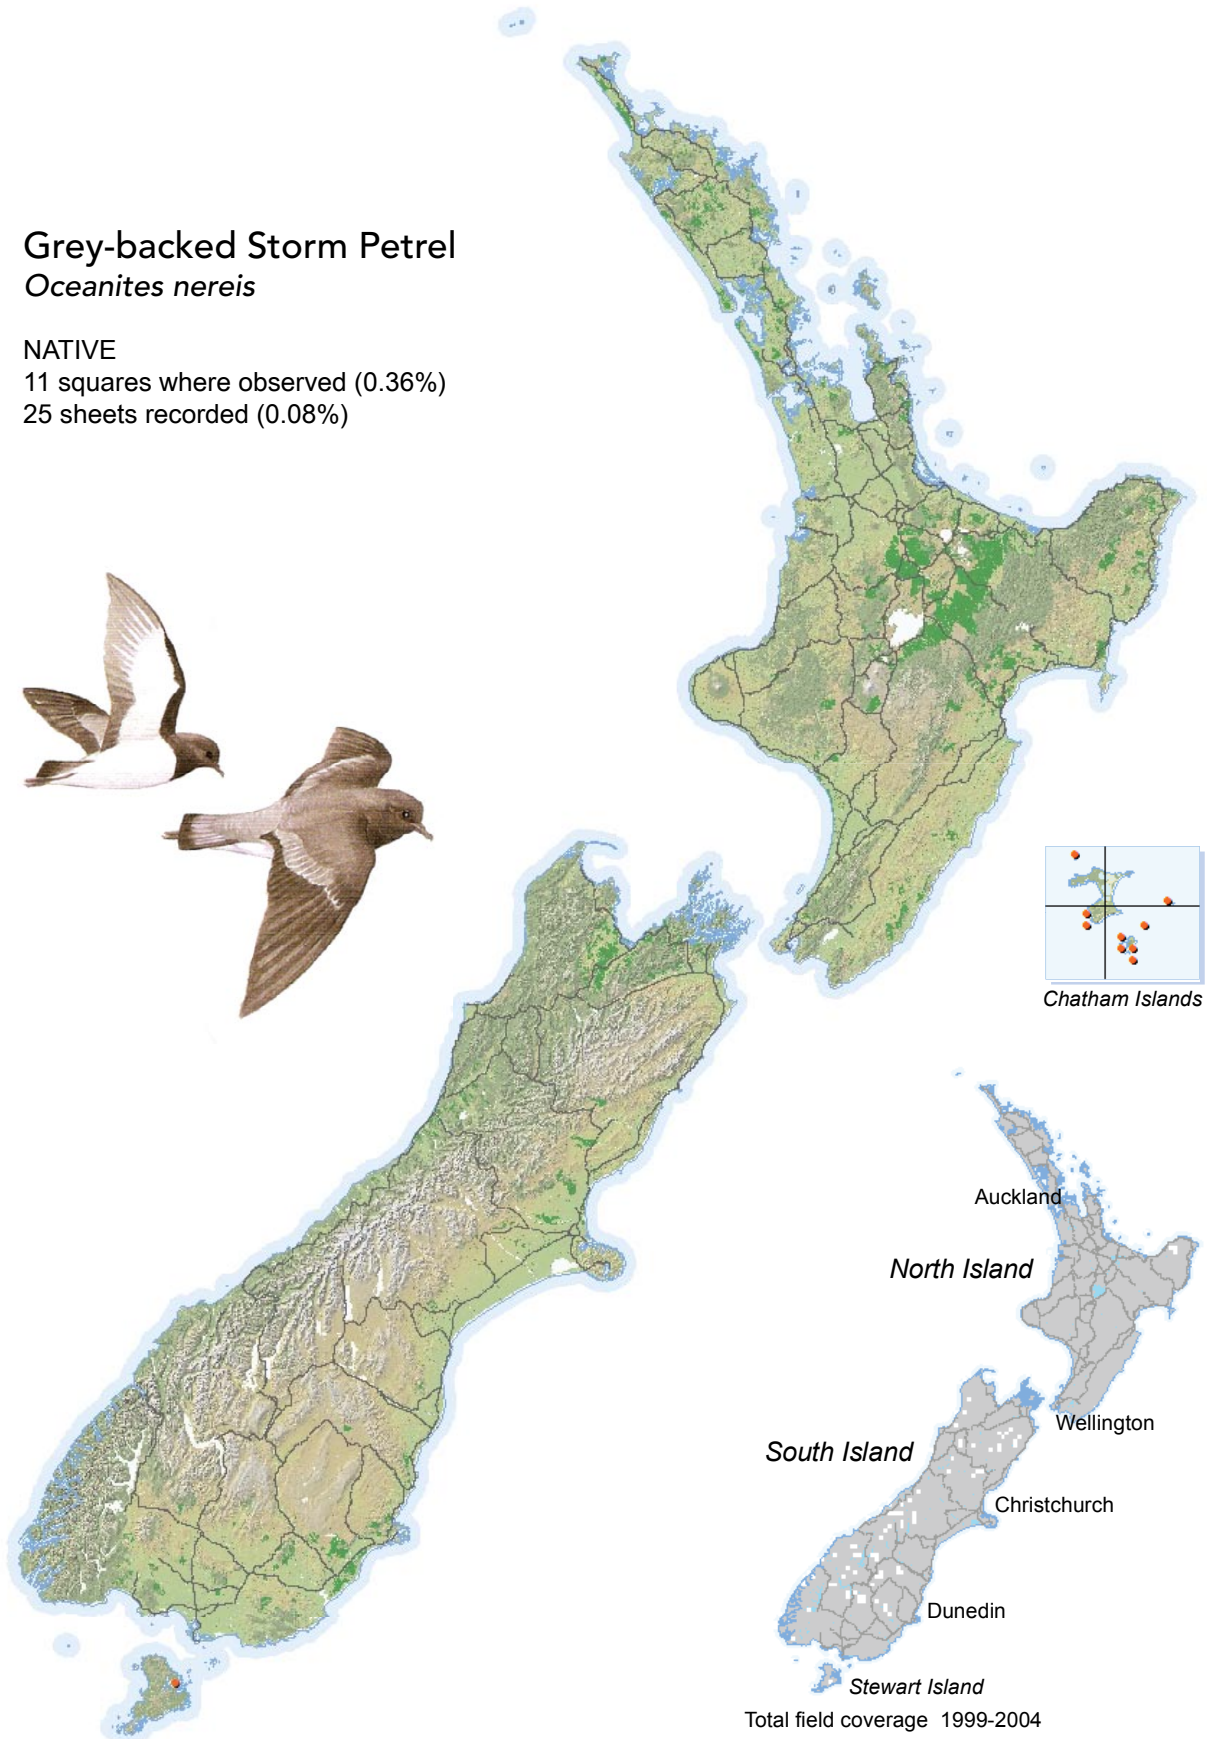

BIRD DISTRIBUTION IN NEW ZEALAND 1999-2004 - WEBATLAS

CJR Robertson, P Hyvönen, MJ Fraser and CR Pickard.

© Ornithological Society of New Zealand Inc. P O Box 834, Nelson 7040, New Zealand

Grey-backed Storm Petrel *Oceanites nereis*

NATIVE

11 squares where observed (0.36%)

25 sheets recorded (0.08%)

[Summary sourced from 10km grid square field surveys published as the ATLAS OF BIRD DISTRIBUTION IN NEW ZEALAND 1999-2004. Robertson *et al.*, 2007. ISBN 0 9582486 5 6. Illustration by DJ Onley from THE FIELD GUIDE TO THE BIRDS OF NEW ZEALAND. HA Robertson & BD Heather, 2005. ISBN 0 14 302040 4]