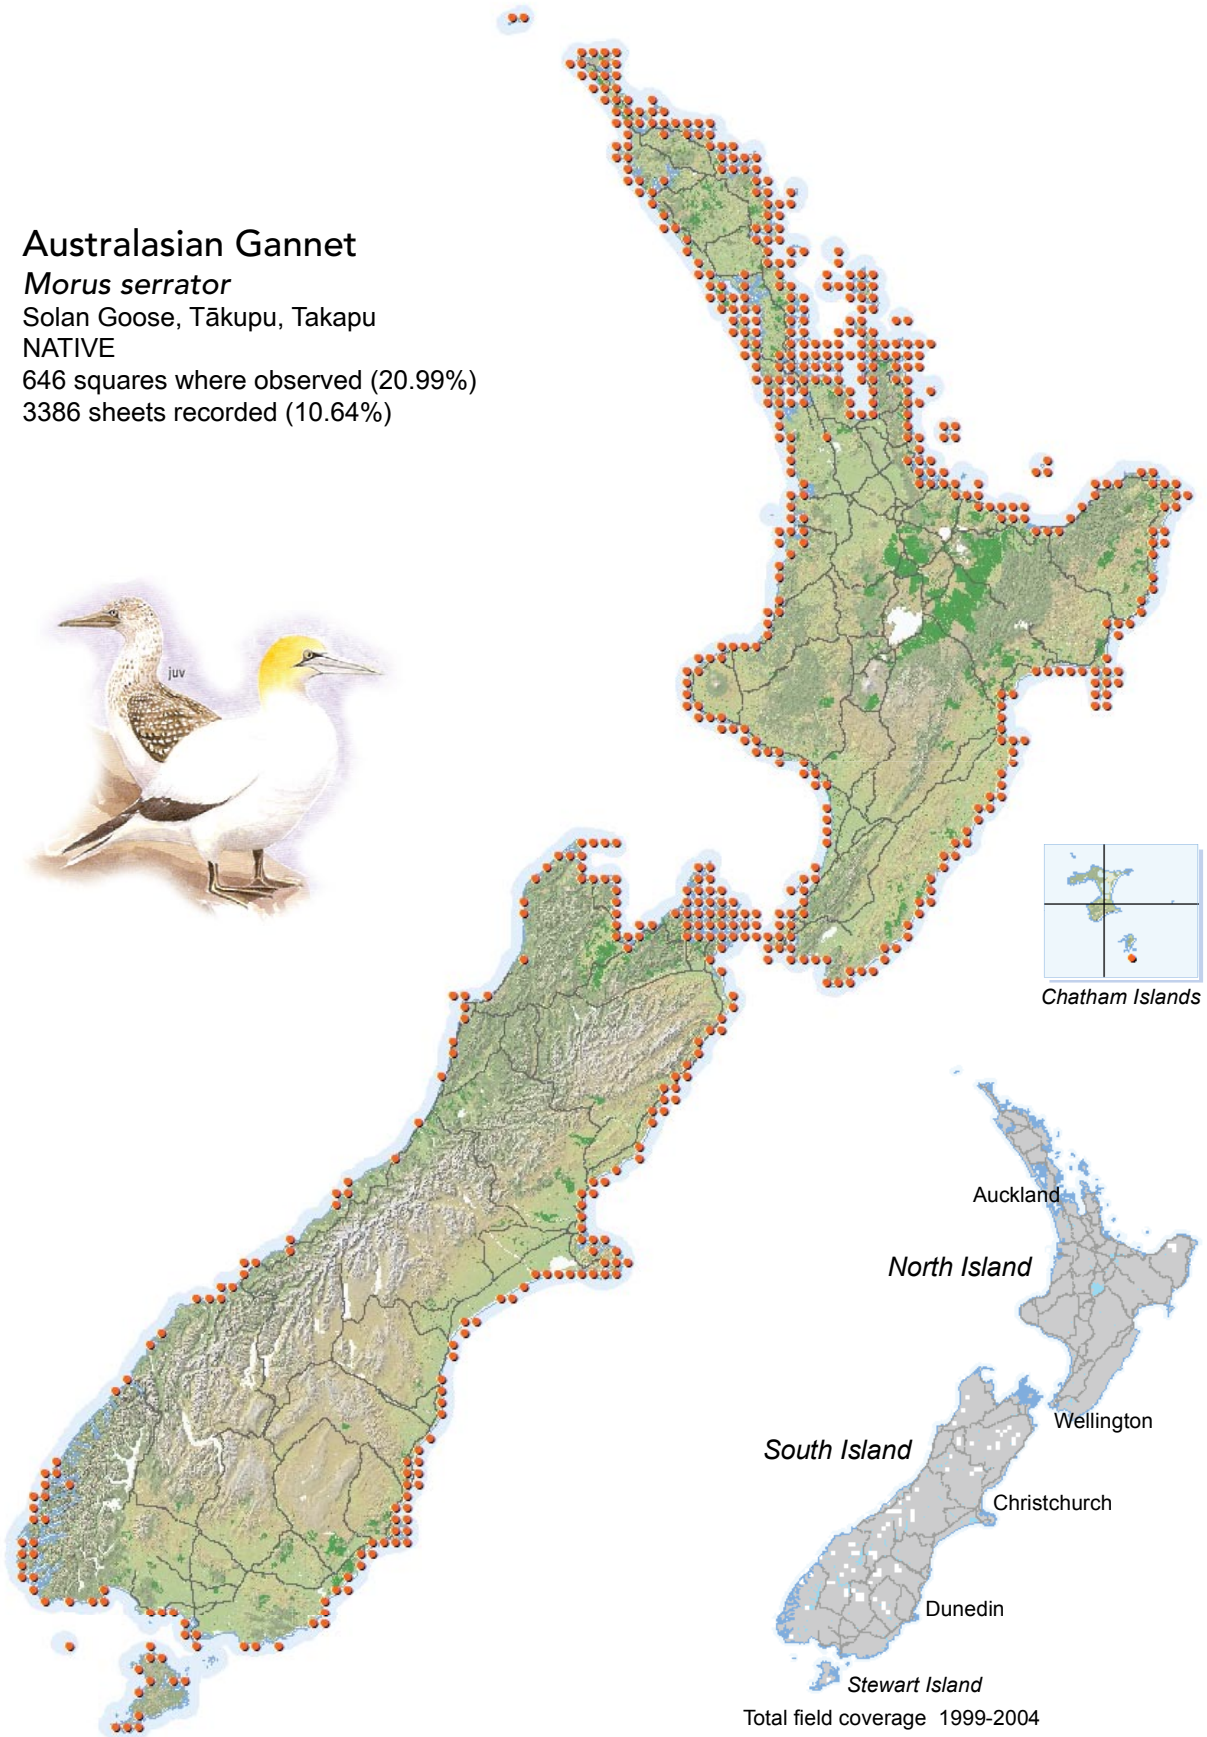

BIRD DISTRIBUTION IN NEW ZEALAND 1999-2004 - WEBATLAS

CJR Robertson, P Hyvönen, MJ Fraser and CR Pickard.

© Ornithological Society of New Zealand Inc. P O Box 834, Nelson 7040, New Zealand

Australasian Gannet

Morus serrator

Solan Goose, Tākupu, Takapu

NATIVE

646 squares where observed (20.99%)

3386 sheets recorded (10.64%)

[Summary sourced from 10km grid square field surveys published as the ATLAS OF BIRD DISTRIBUTION IN NEW ZEALAND 1999-2004. Robertson *et al.*, 2007. ISBN 0 9582486 5 6. Illustration by DJ Onley from THE FIELD GUIDE TO THE BIRDS OF NEW ZEALAND. HA Robertson & BD Heather, 2005. ISBN 0 14 302040 4]