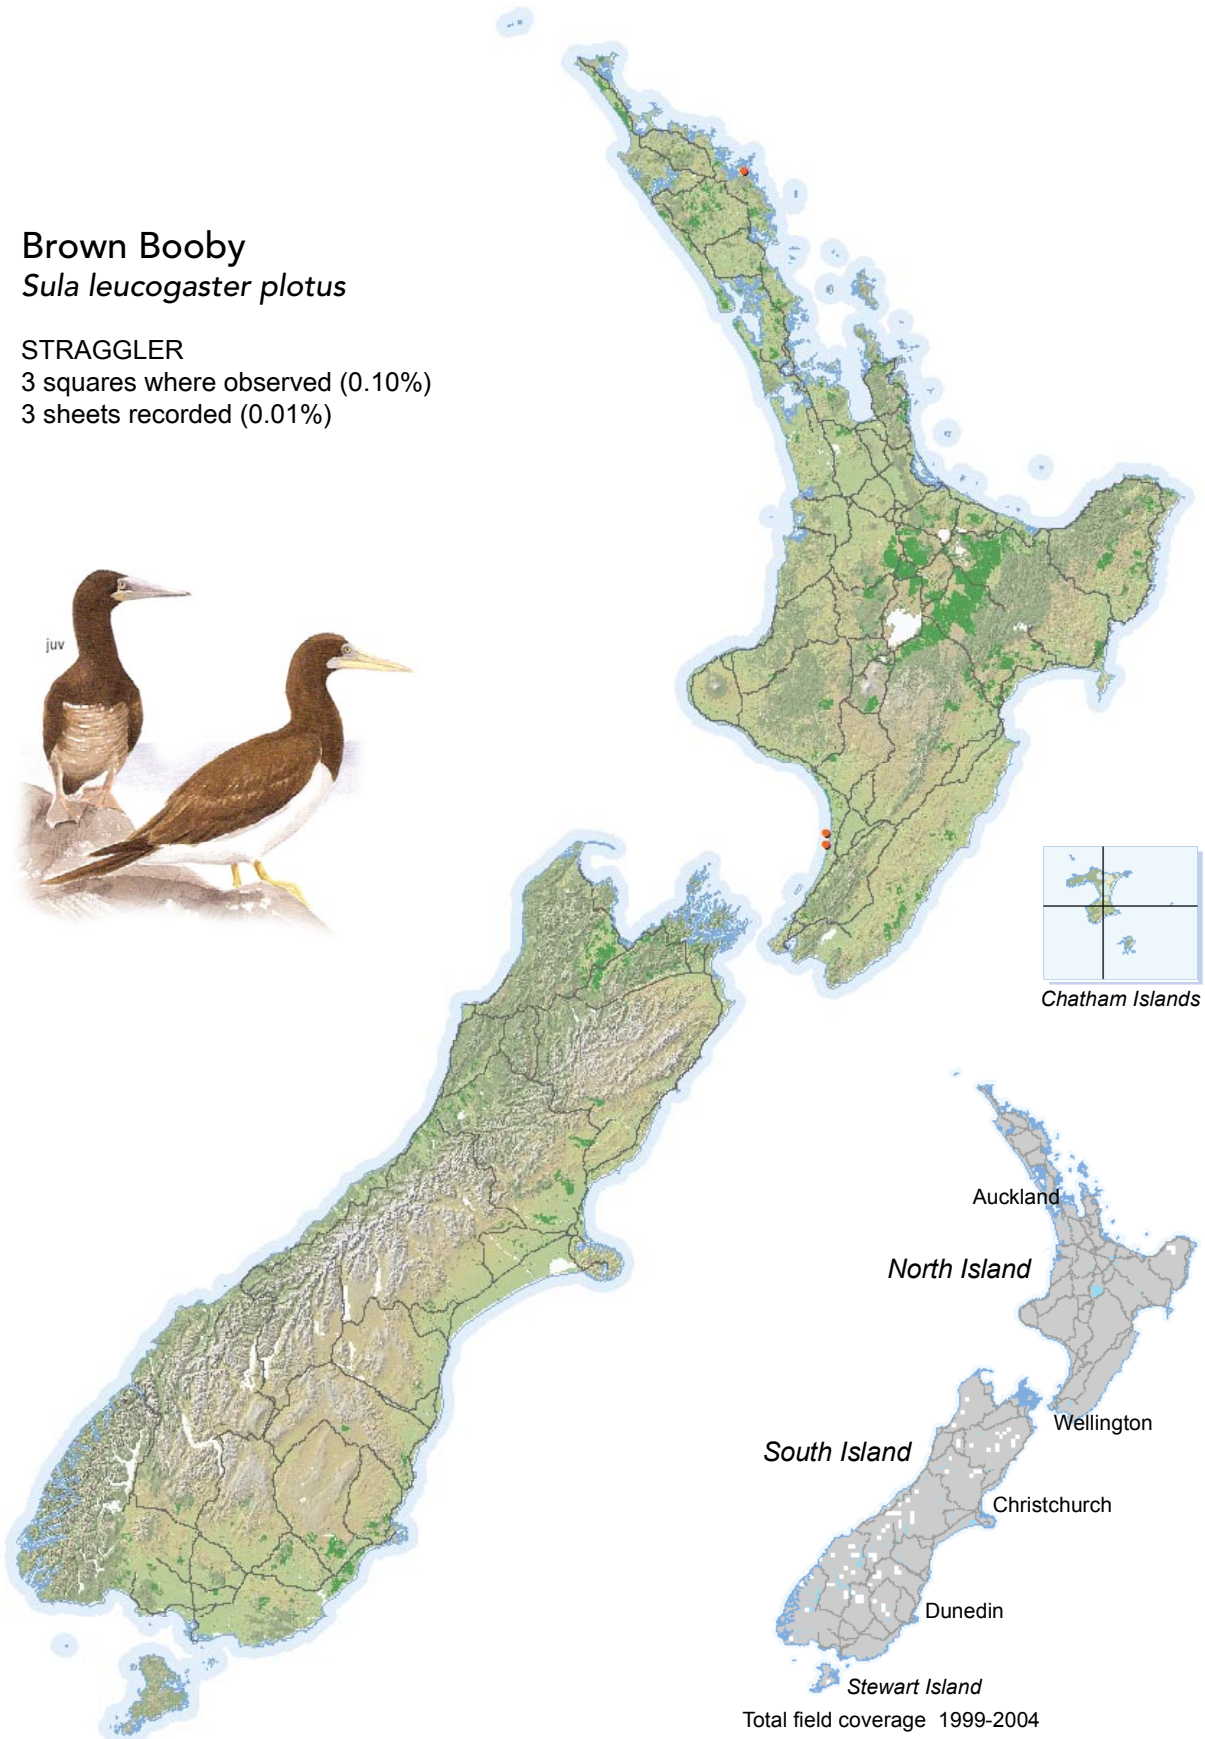

BIRD DISTRIBUTION IN NEW ZEALAND 1999-2004 - WEBATLAS

CJR Robertson, P Hyvönen, MJ Fraser and CR Pickard.

© Ornithological Society of New Zealand Inc. P O Box 834, Nelson 7040, New Zealand

Brown Booby *Sula leucogaster plotus*

STRAGGLER

3 squares where observed (0.10%)

3 sheets recorded (0.01%)

[Summary sourced from 10km grid square field surveys published as the ATLAS OF BIRD DISTRIBUTION IN NEW ZEALAND 1999-2004. Robertson *et al.*, 2007. ISBN 0 9582486 5 6. Illustration by DJ Onley from THE FIELD GUIDE TO THE BIRDS OF NEW ZEALAND. HA Robertson & BD Heather, 2005. ISBN 0 14 302040 4]