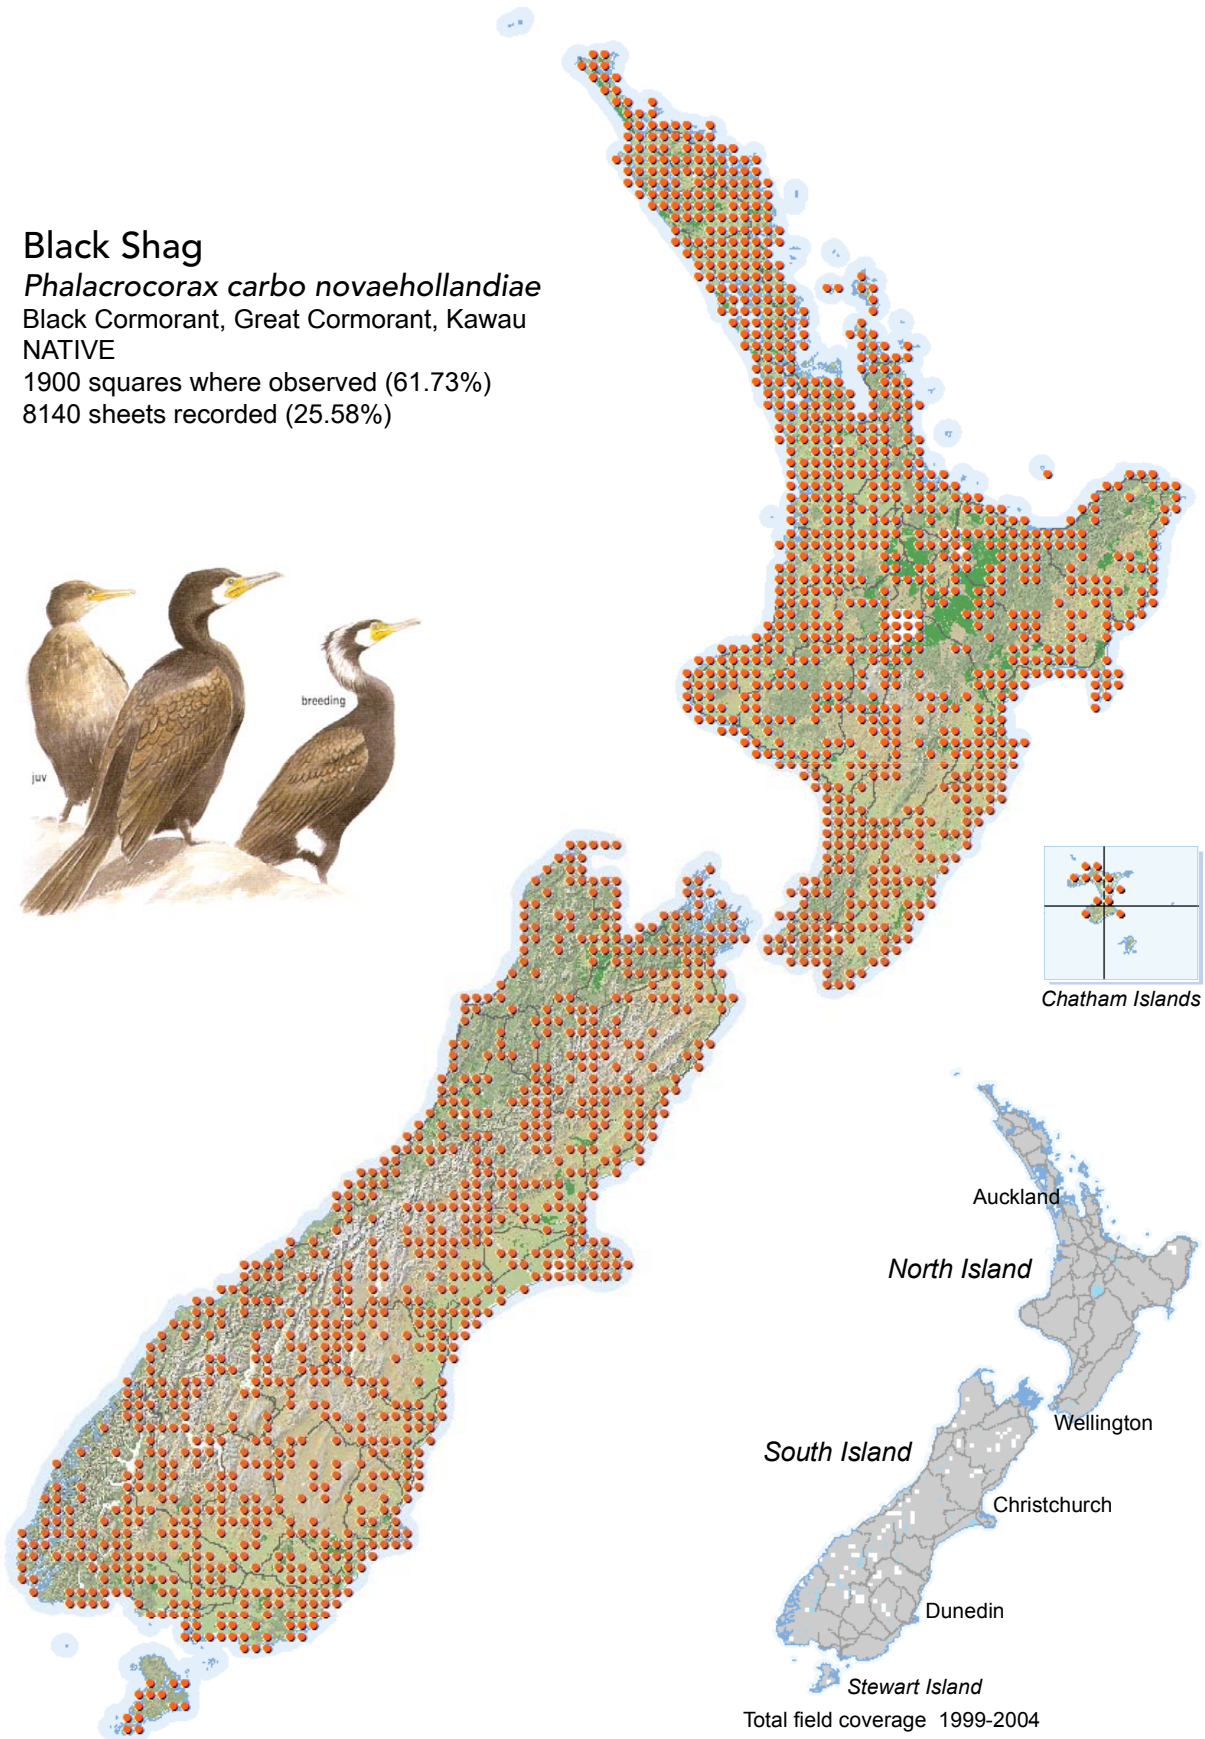

BIRD DISTRIBUTION IN NEW ZEALAND 1999-2004 - WEBATLAS

CJR Robertson, P Hyvönen, MJ Fraser and CR Pickard.

© Ornithological Society of New Zealand Inc. P O Box 834, Nelson 7040, New Zealand

Black Shag

Phalacrocorax carbo novaehollandiae

Black Cormorant, Great Cormorant, Kawau

NATIVE

1900 squares where observed (61.73%)

8140 sheets recorded (25.58%)

[Summary sourced from 10km grid square field surveys published as the ATLAS OF BIRD DISTRIBUTION IN NEW ZEALAND 1999-2004. Robertson *et al.*, 2007. ISBN 0 9582486 5 6. Illustration by DJ Onley from THE FIELD GUIDE TO THE BIRDS OF NEW ZEALAND. HA Robertson & BD Heather, 2005. ISBN 0 14 302040 4]