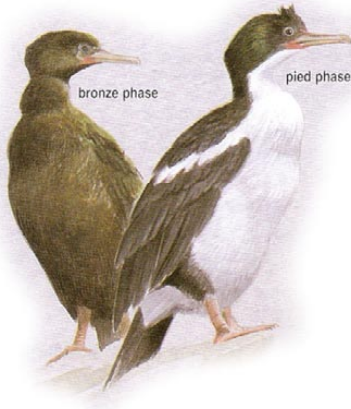

## Stewart Island Shag *Leucocarbo chalconotus*

Bronze Shag

ENDEMIC

69 squares where observed (2.24%)

375 sheets recorded (1.18%)

[Summary sourced from 10km grid square field surveys published as the ATLAS OF BIRD DISTRIBUTION IN NEW ZEALAND 1999-2004. Robertson *et al.*, 2007. ISBN 0 9582486 5 6. Illustration by DJ Onley from THE FIELD GUIDE TO THE BIRDS OF NEW ZEALAND. HA Robertson & BD Heather, 2005. ISBN 0 14 302040 4]