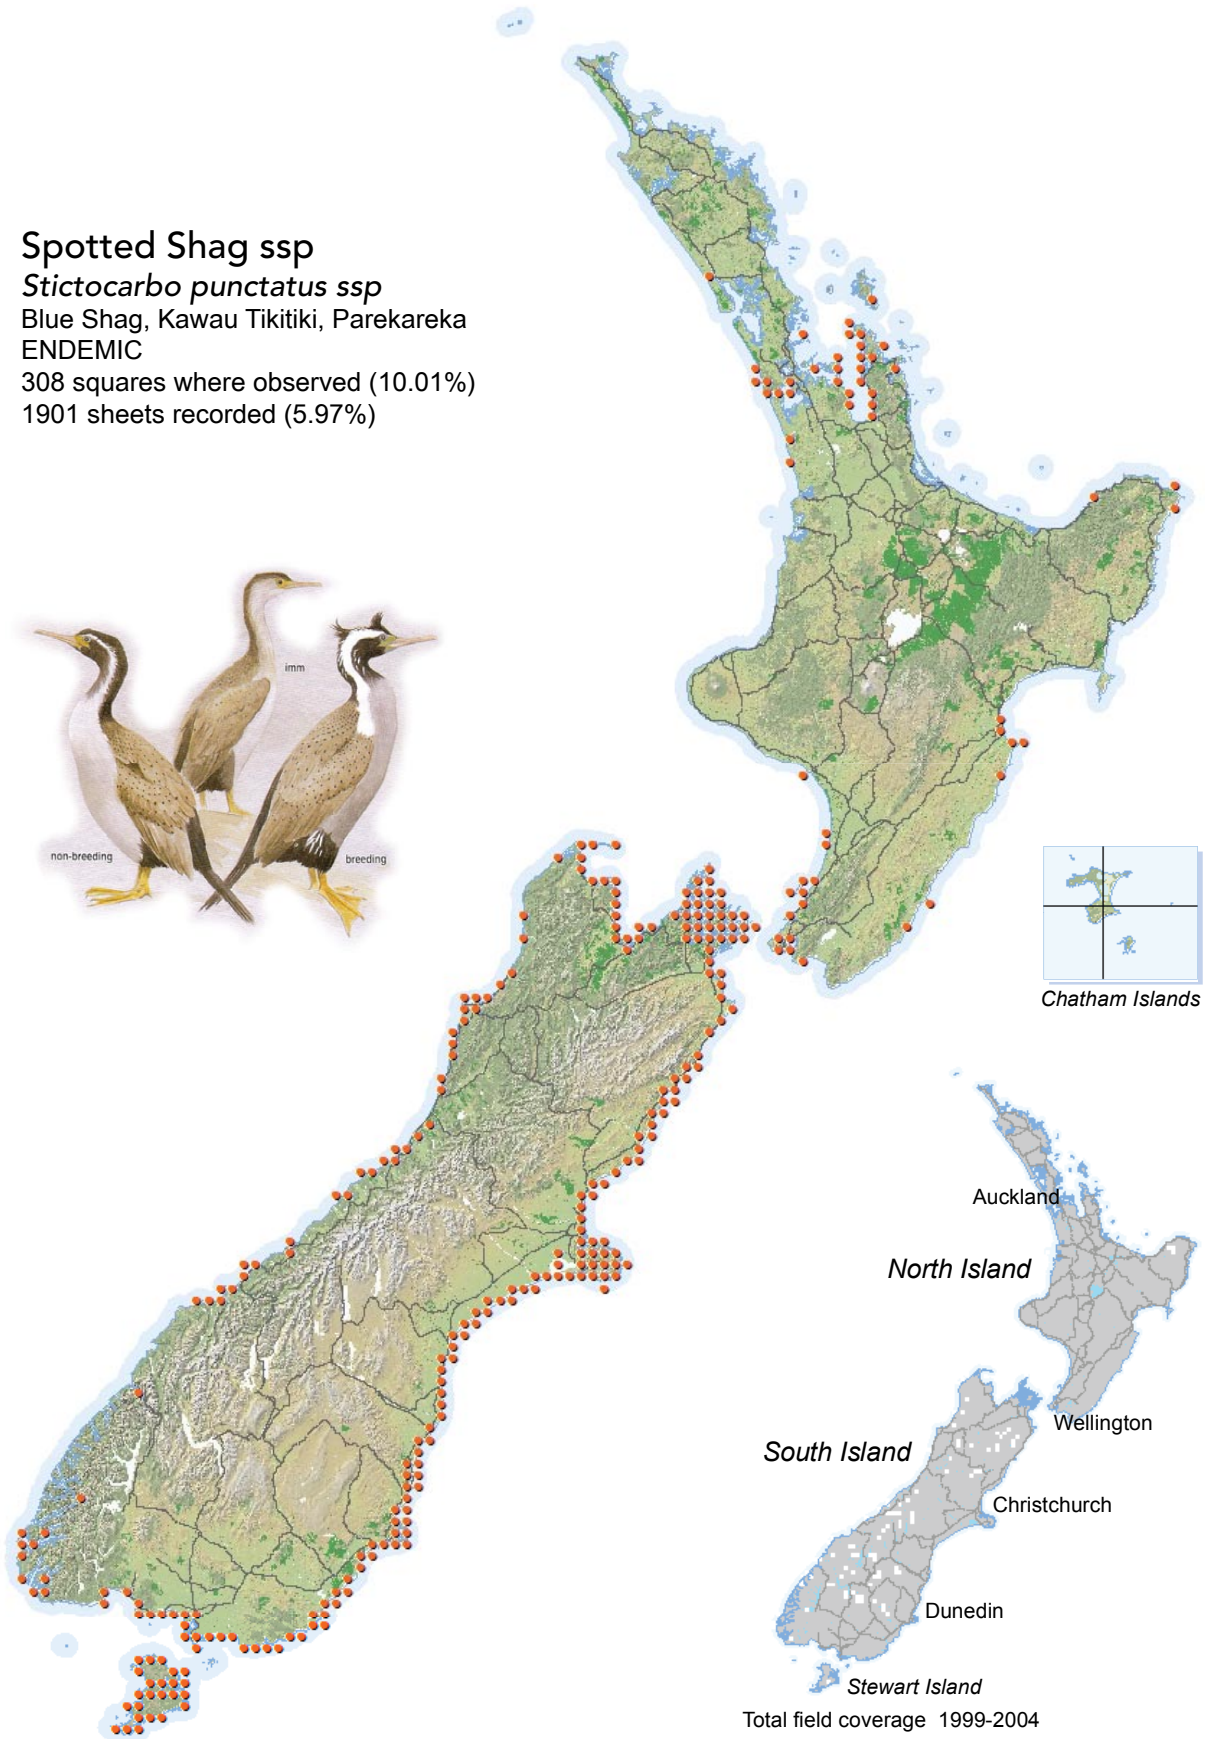

# BIRD DISTRIBUTION IN NEW ZEALAND 1999-2004 - WEBATLAS

CJR Robertson, P Hyvönen, MJ Fraser and CR Pickard.

© Ornithological Society of New Zealand Inc. P O Box 834, Nelson 7040, New Zealand

## Spotted Shag ssp

*Stictocarbo punctatus ssp*

Blue Shag, Kawau Tikitiki, Parekareka

ENDEMIC

308 squares where observed (10.01%)

1901 sheets recorded (5.97%)

[Summary sourced from 10km grid square field surveys published as the ATLAS OF BIRD DISTRIBUTION IN NEW ZEALAND 1999-2004. Robertson *et al.*, 2007. ISBN 0 9582486 5 6. Illustration by DJ Onley from THE FIELD GUIDE TO THE BIRDS OF NEW ZEALAND. HA Robertson & BD Heather, 2005. ISBN 0 14 302040 4]