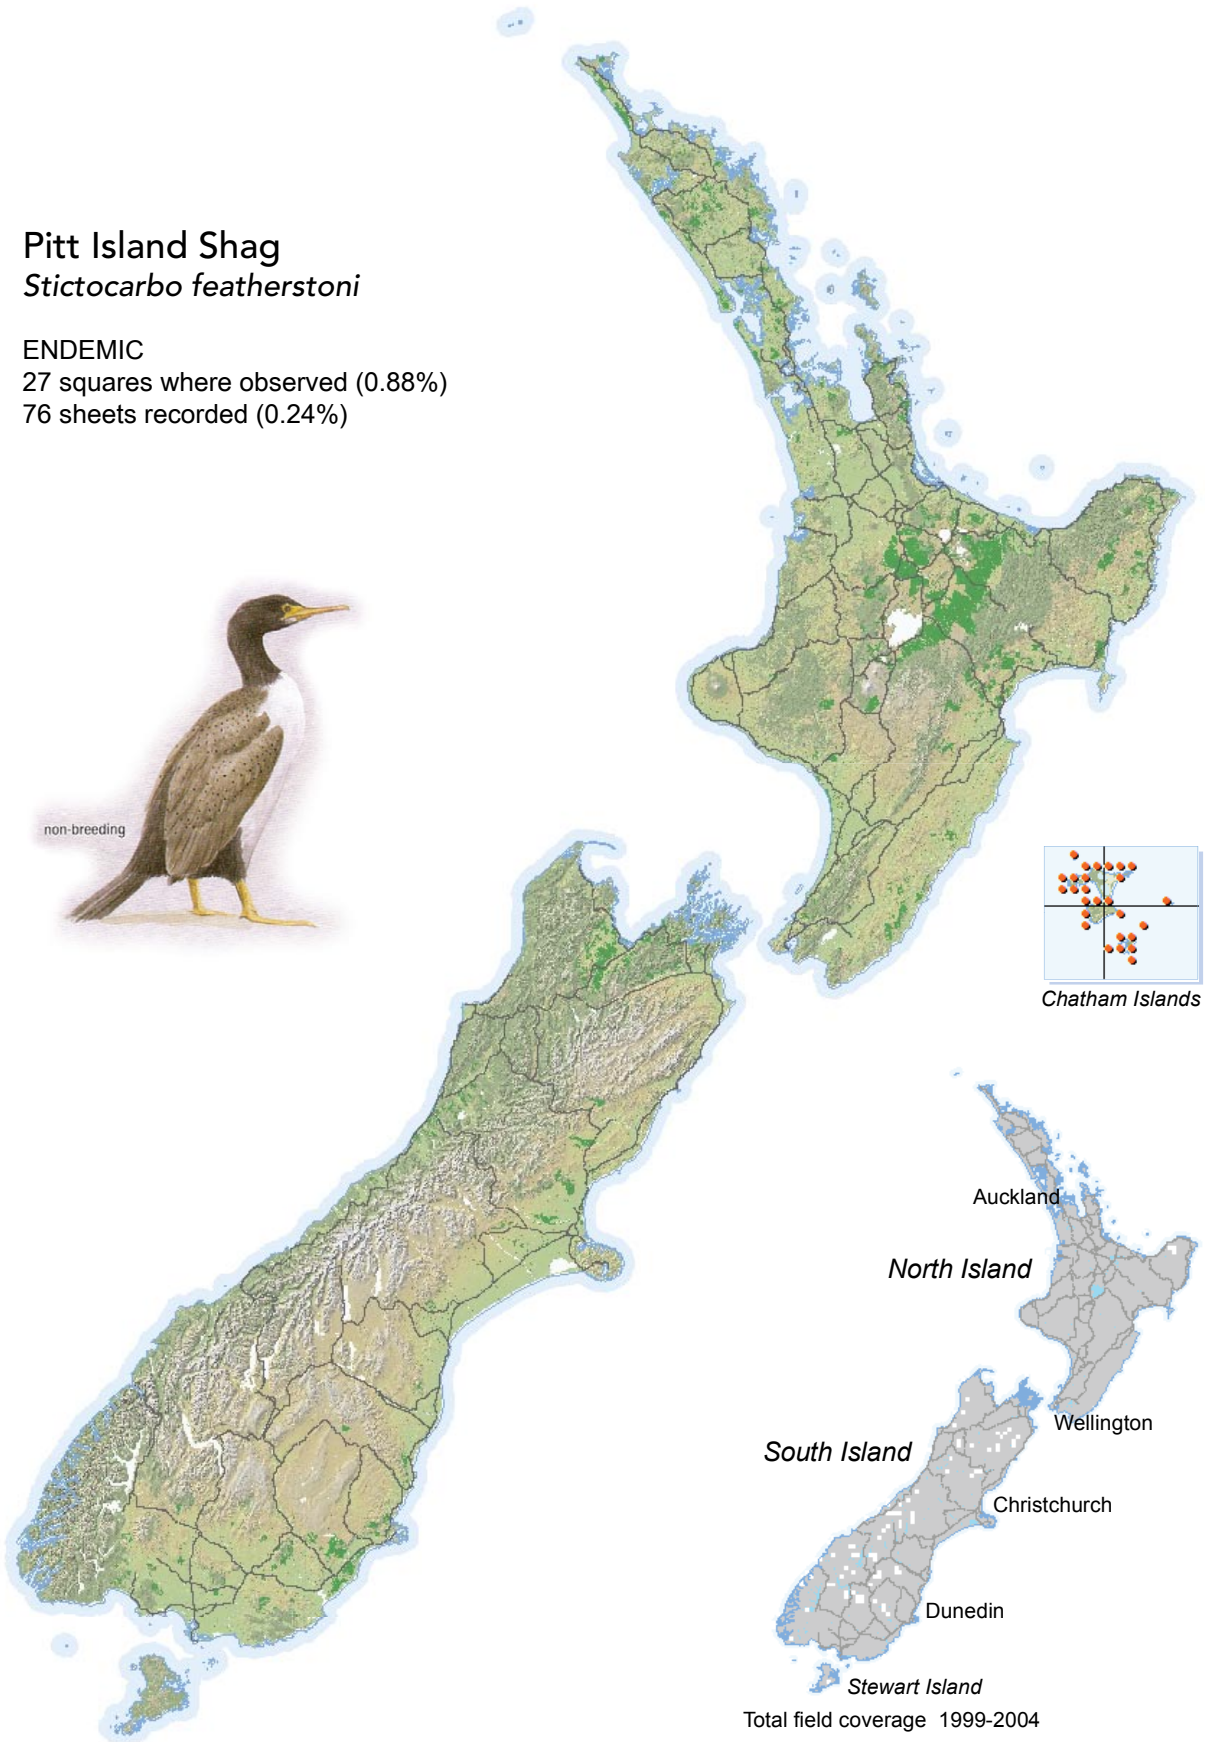

# BIRD DISTRIBUTION IN NEW ZEALAND 1999-2004 - WEBATLAS

CJR Robertson, P Hyvönen, MJ Fraser and CR Pickard.

© Ornithological Society of New Zealand Inc. P O Box 834, Nelson 7040, New Zealand

## Pitt Island Shag *Stictocarbo featherstoni*

ENDEMIC

27 squares where observed (0.88%)

76 sheets recorded (0.24%)

[Summary sourced from 10km grid square field surveys published as the ATLAS OF BIRD DISTRIBUTION IN NEW ZEALAND 1999-2004. Robertson *et al.*, 2007. ISBN 0 9582486 5 6. Illustration by DJ Onley from THE FIELD GUIDE TO THE BIRDS OF NEW ZEALAND. HA Robertson & BD Heather, 2005. ISBN 0 14 302040 4]