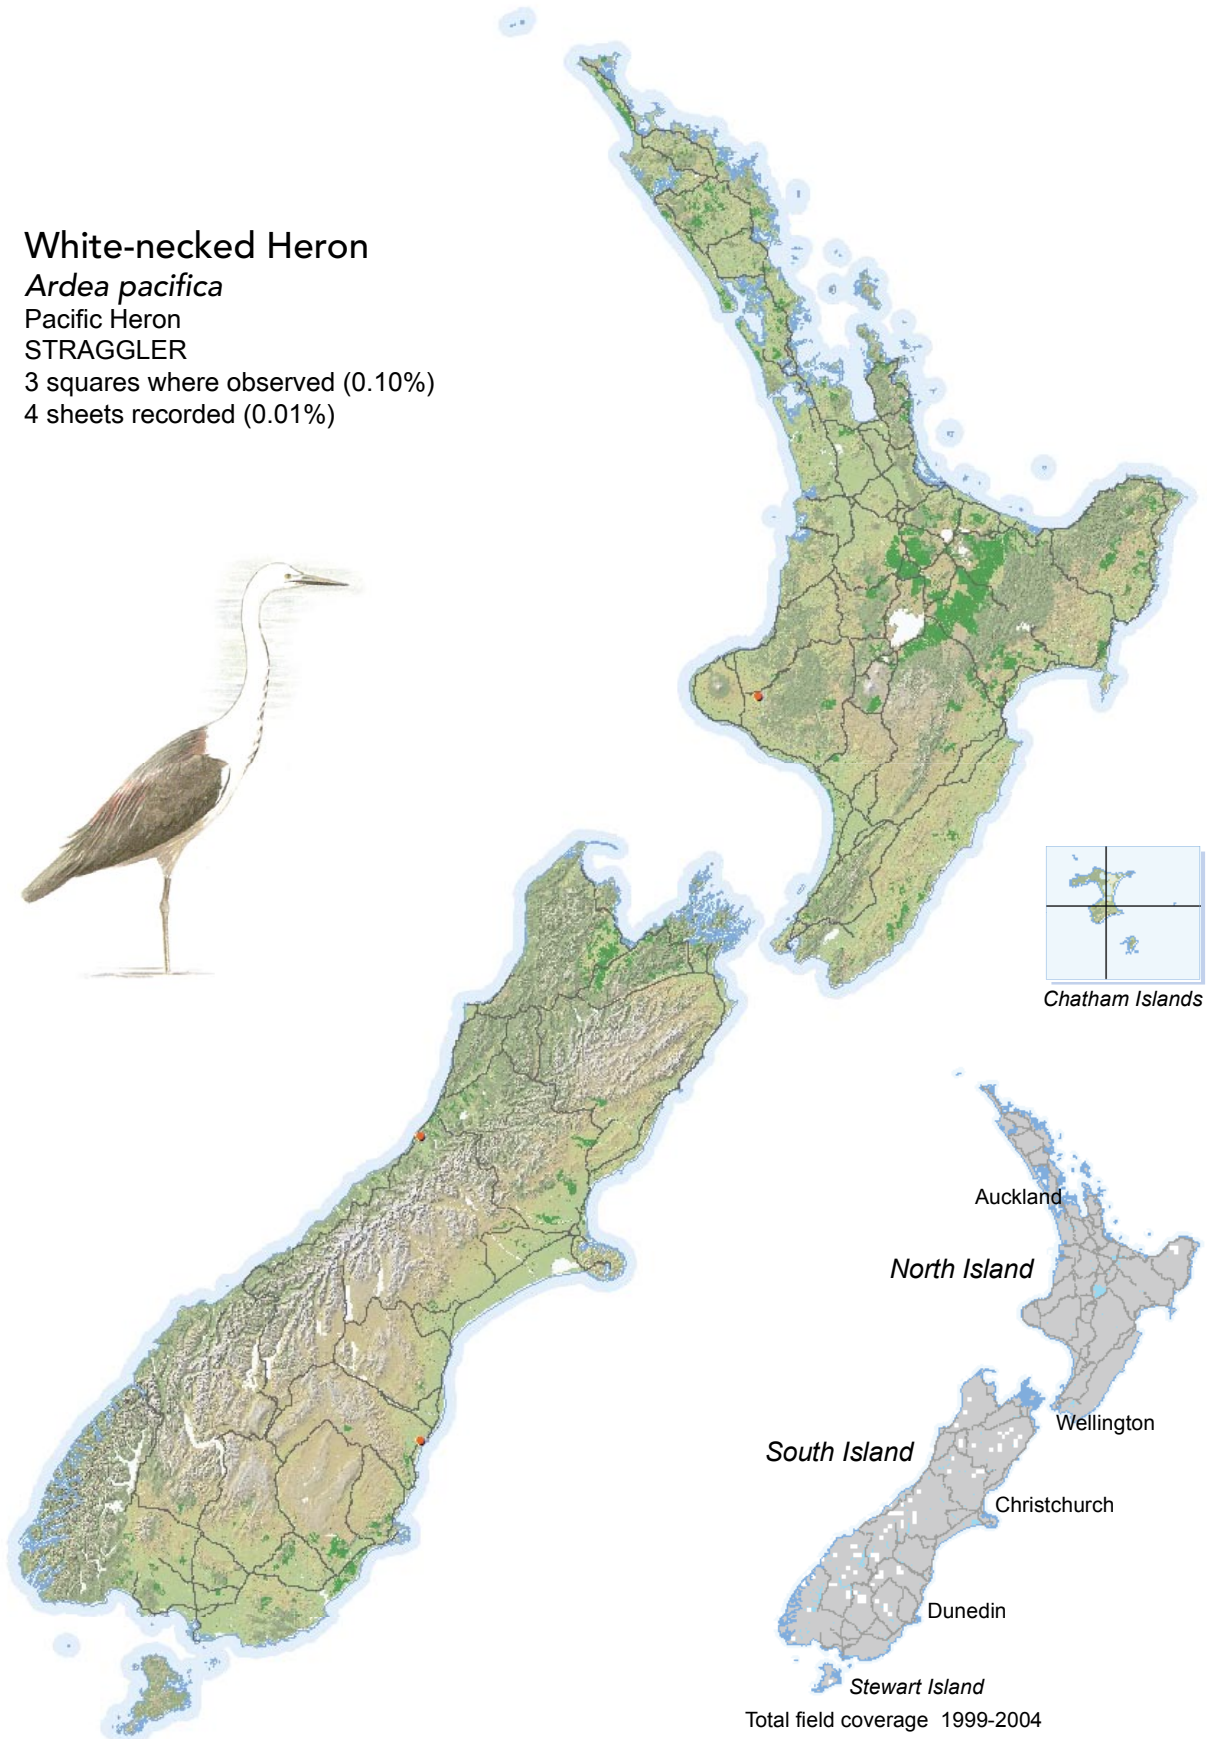

BIRD DISTRIBUTION IN NEW ZEALAND 1999-2004 - WEBATLAS

CJR Robertson, P Hyvönen, MJ Fraser and CR Pickard.

© Ornithological Society of New Zealand Inc. P O Box 834, Nelson 7040, New Zealand

White-necked Heron

Ardea pacifica

Pacific Heron

STRAGGLER

3 squares where observed (0.10%)

4 sheets recorded (0.01%)

[Summary sourced from 10km grid square field surveys published as the ATLAS OF BIRD DISTRIBUTION IN NEW ZEALAND 1999-2004. Robertson *et al.*, 2007. ISBN 0 9582486 5 6. Illustration by DJ Onley from THE FIELD GUIDE TO THE BIRDS OF NEW ZEALAND. HA Robertson & BD Heather, 2005. ISBN 0 14 302040 4]