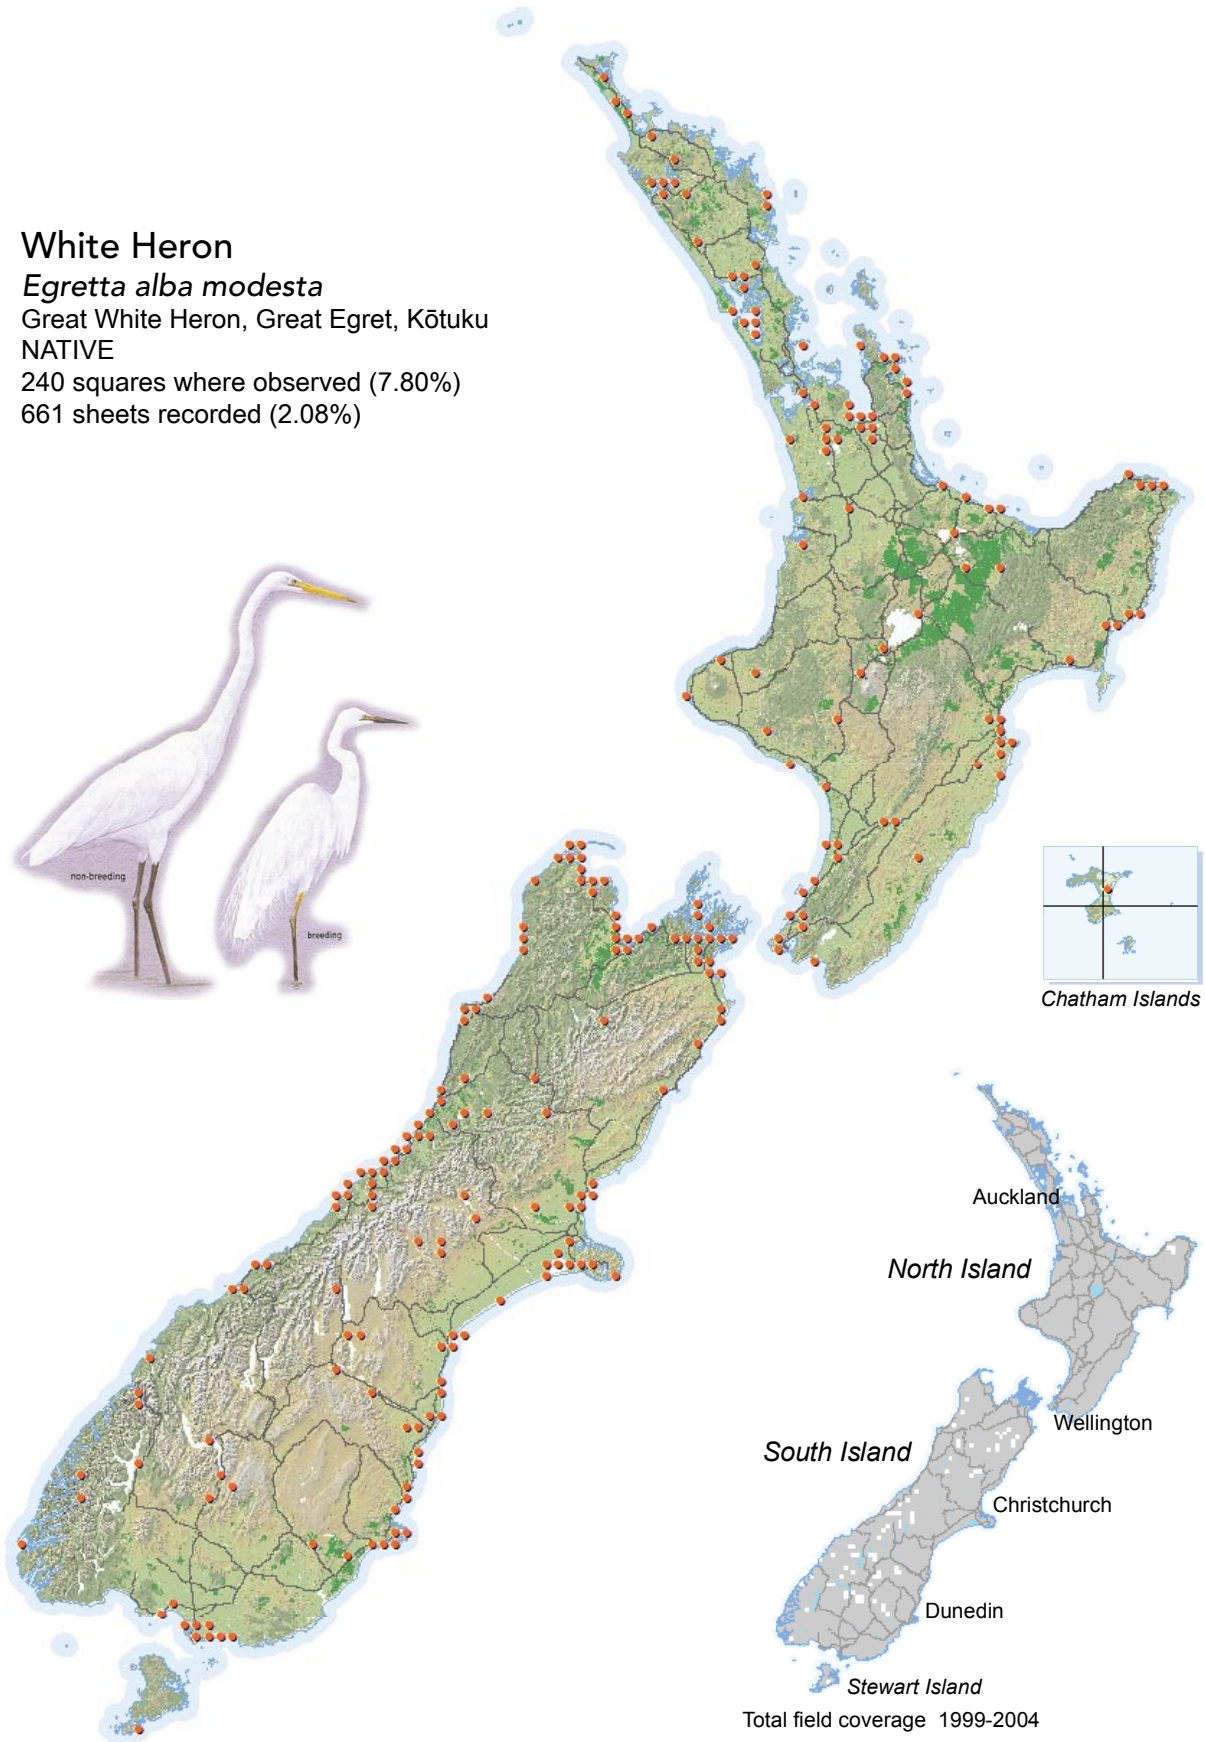

# BIRD DISTRIBUTION IN NEW ZEALAND 1999-2004 - WEBATLAS

CJR Robertson, P Hyvönen, MJ Fraser and CR Pickard.

© Ornithological Society of New Zealand Inc. P O Box 834, Nelson 7040, New Zealand

## White Heron

*Egretta alba modesta*

Great White Heron, Great Egret, Kōtuku

NATIVE

240 squares where observed (7.80%)

661 sheets recorded (2.08%)

[Summary sourced from 10km grid square field surveys published as the ATLAS OF BIRD DISTRIBUTION IN NEW ZEALAND 1999-2004. Robertson *et al.*, 2007. ISBN 0 9582486 5 6. Illustration by DJ Onley from THE FIELD GUIDE TO THE BIRDS OF NEW ZEALAND. HA Robertson & BD Heather, 2005. ISBN 0 14 302040 4]