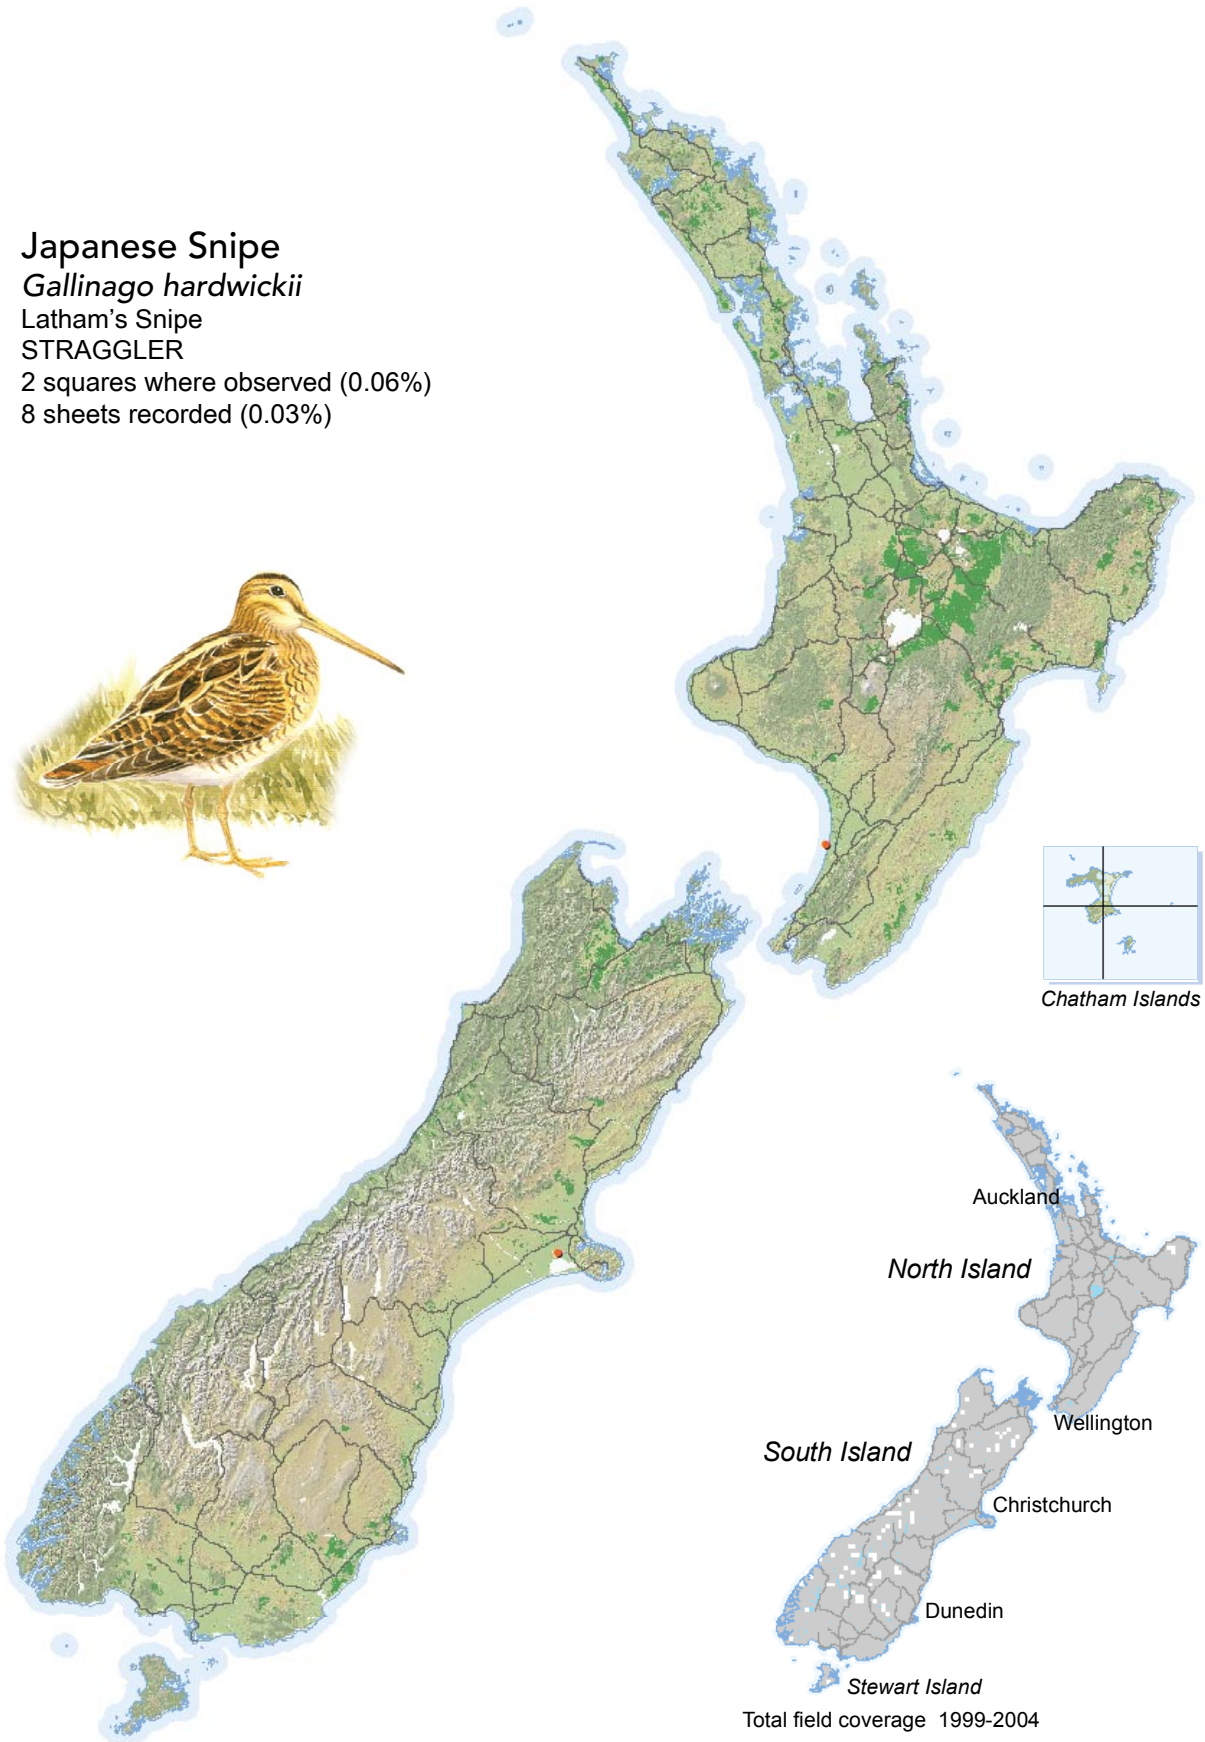

## Japanese Snipe

*Gallinago hardwickii*

Latham's Snipe

STRAGGLER

2 squares where observed (0.06%)

8 sheets recorded (0.03%)

[Summary sourced from 10km grid square field surveys published as the ATLAS OF BIRD DISTRIBUTION IN NEW ZEALAND 1999-2004. Robertson *et al.*, 2007. ISBN 0 9582486 5 6. Illustration by DJ Onley from THE FIELD GUIDE TO THE BIRDS OF NEW ZEALAND. HA Robertson & BD Heather, 2005. ISBN 0 14 302040 4]