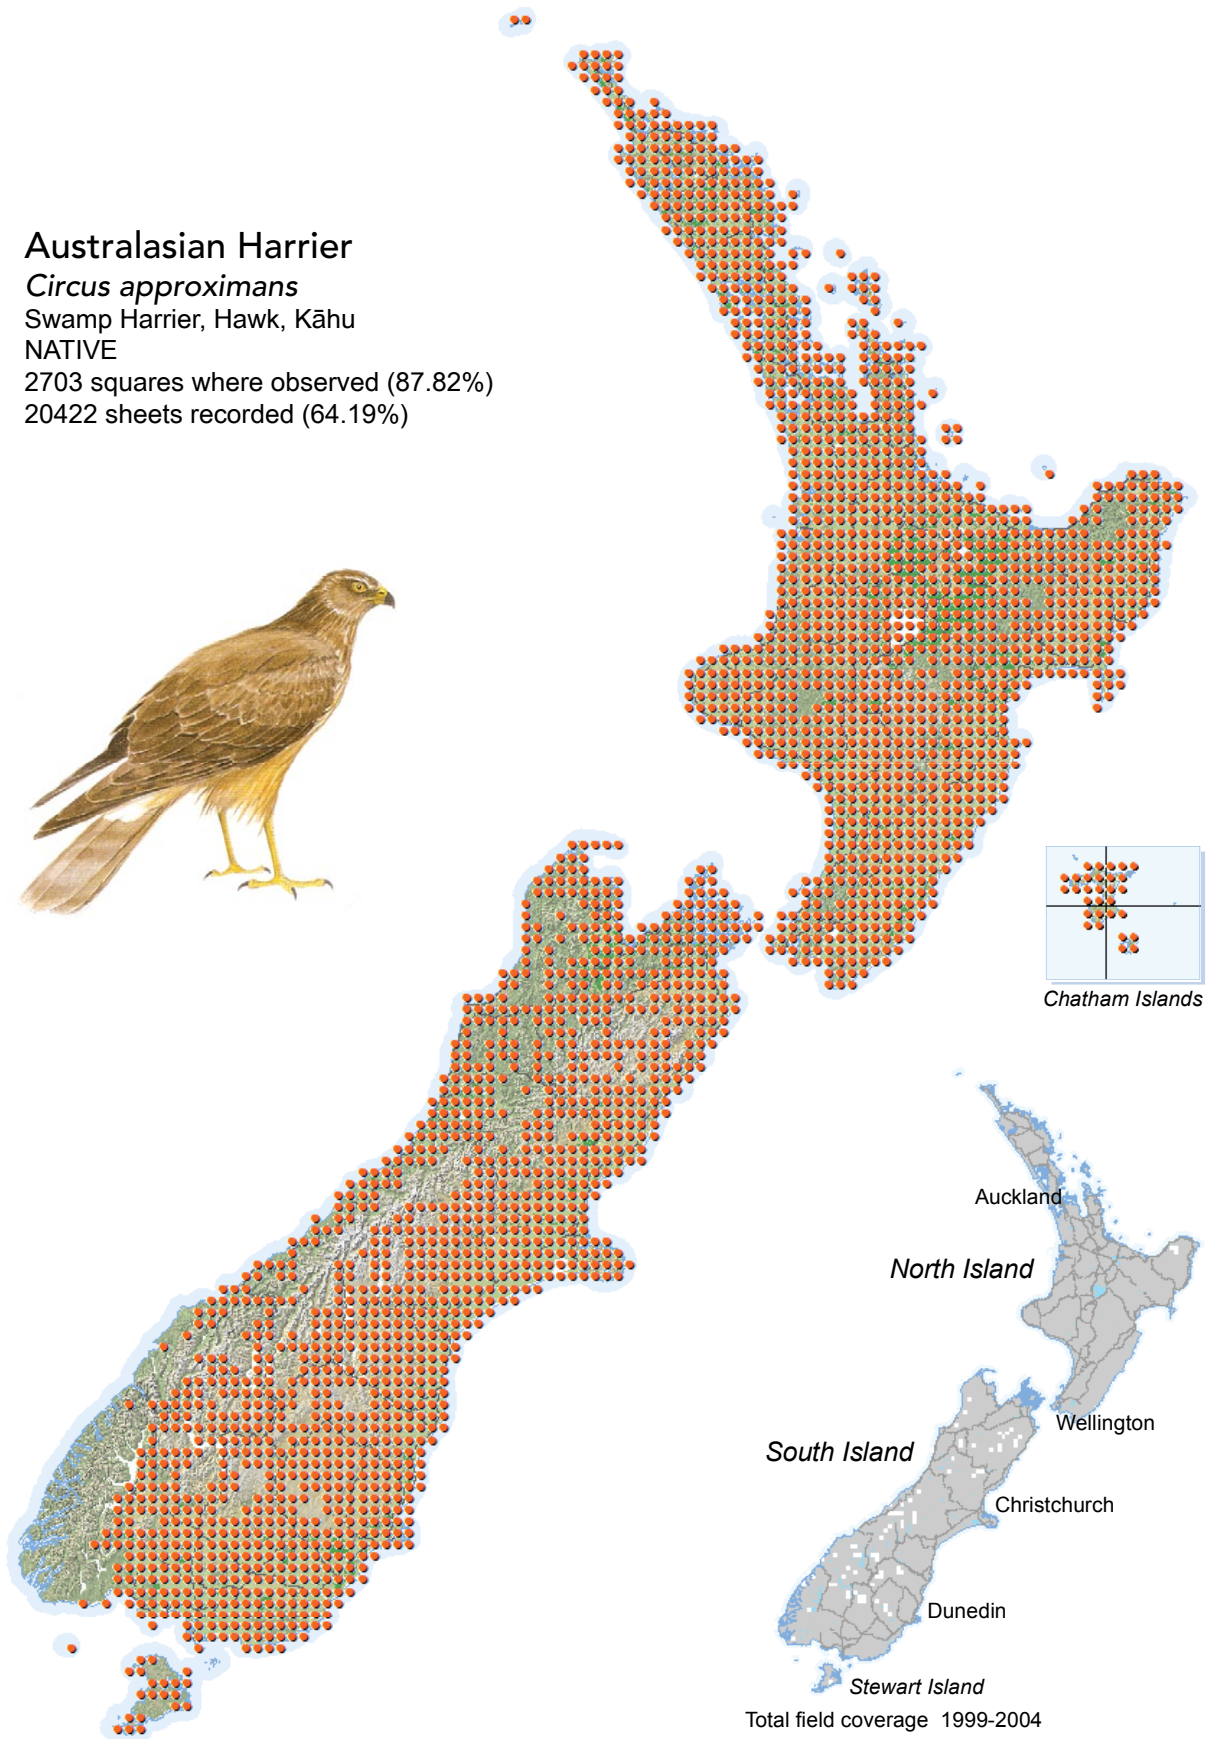

BIRD DISTRIBUTION IN NEW ZEALAND 1999-2004 - WEBATLAS

CJR Robertson, P Hyvönen, MJ Fraser and CR Pickard.

© Ornithological Society of New Zealand Inc. P O Box 834, Nelson 7040, New Zealand

Australasian Harrier

Circus approximans

Swamp Harrier, Hawk, Kāhu

NATIVE

2703 squares where observed (87.82%)

20422 sheets recorded (64.19%)

[Summary sourced from 10km grid square field surveys published as the ATLAS OF BIRD DISTRIBUTION IN NEW ZEALAND 1999-2004. Robertson *et al.*, 2007. ISBN 0 9582486 5 6. Illustration by DJ Onley from THE FIELD GUIDE TO THE BIRDS OF NEW ZEALAND. HA Robertson & BD Heather, 2005. ISBN 0 14 302040 4]