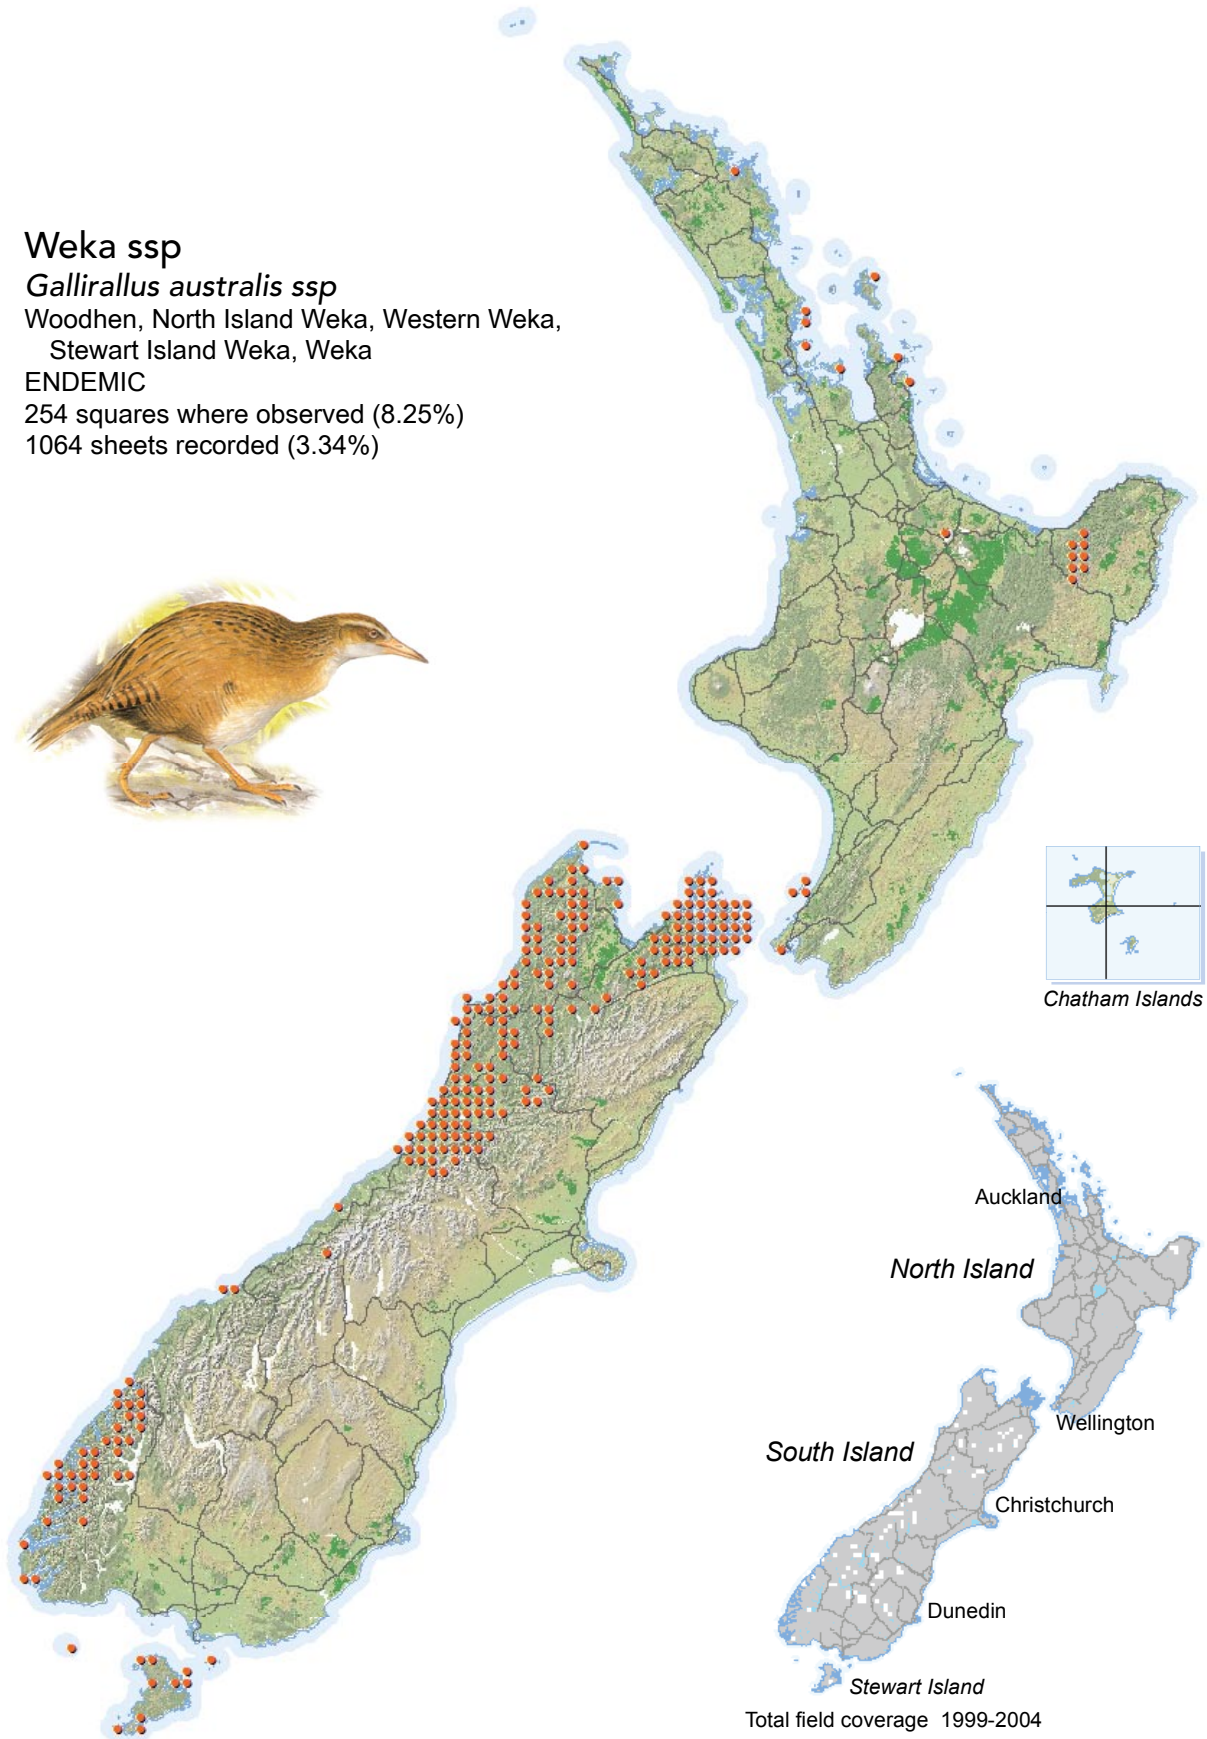

BIRD DISTRIBUTION IN NEW ZEALAND 1999-2004 - WEBATLAS

CJR Robertson, P Hyvönen, MJ Fraser and CR Pickard.

© Ornithological Society of New Zealand Inc. P O Box 834, Nelson 7040, New Zealand

Weka ssp

Gallirallus australis ssp

Woodhen, North Island Weka, Western Weka,
Stewart Island Weka, Weka

ENDEMIC

254 squares where observed (8.25%)

1064 sheets recorded (3.34%)

[Summary sourced from 10km grid square field surveys published as the ATLAS OF BIRD DISTRIBUTION IN NEW ZEALAND 1999-2004. Robertson *et al.*, 2007. ISBN 0 9582486 5 6. Illustration by DJ Onley from THE FIELD GUIDE TO THE BIRDS OF NEW ZEALAND. HA Robertson & BD Heather, 2005. ISBN 0 14 302040 4]