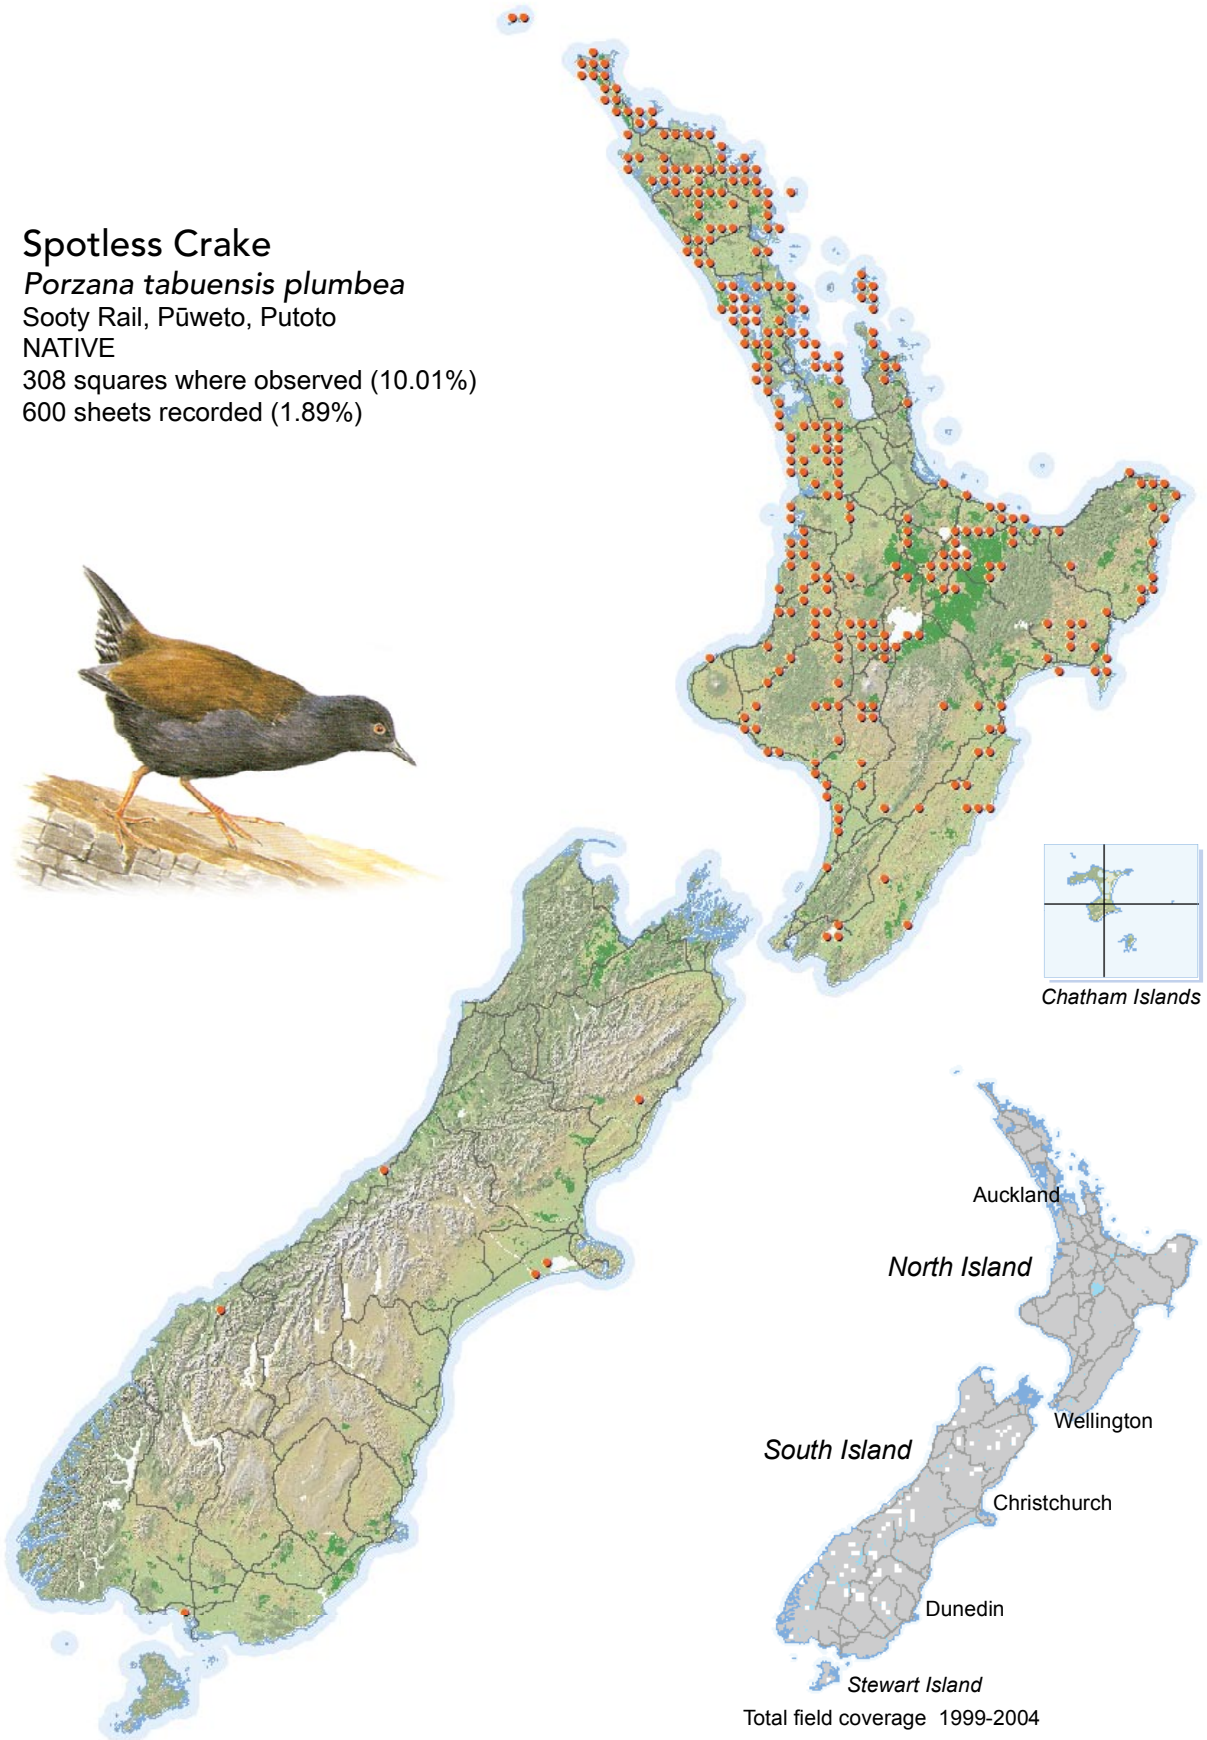

BIRD DISTRIBUTION IN NEW ZEALAND 1999-2004 - WEBATLAS

CJR Robertson, P Hyvönen, MJ Fraser and CR Pickard.

© Ornithological Society of New Zealand Inc. P O Box 834, Nelson 7040, New Zealand

Spotless Crake

Porzana tabuensis plumbea

Sooty Rail, Pūweto, Putoto

NATIVE

308 squares where observed (10.01%)

600 sheets recorded (1.89%)

[Summary sourced from 10km grid square field surveys published as the ATLAS OF BIRD DISTRIBUTION IN NEW ZEALAND 1999-2004. Robertson *et al.*, 2007. ISBN 0 9582486 5 6. Illustration by DJ Onley from THE FIELD GUIDE TO THE BIRDS OF NEW ZEALAND. HA Robertson & BD Heather, 2005. ISBN 0 14 302040 4]