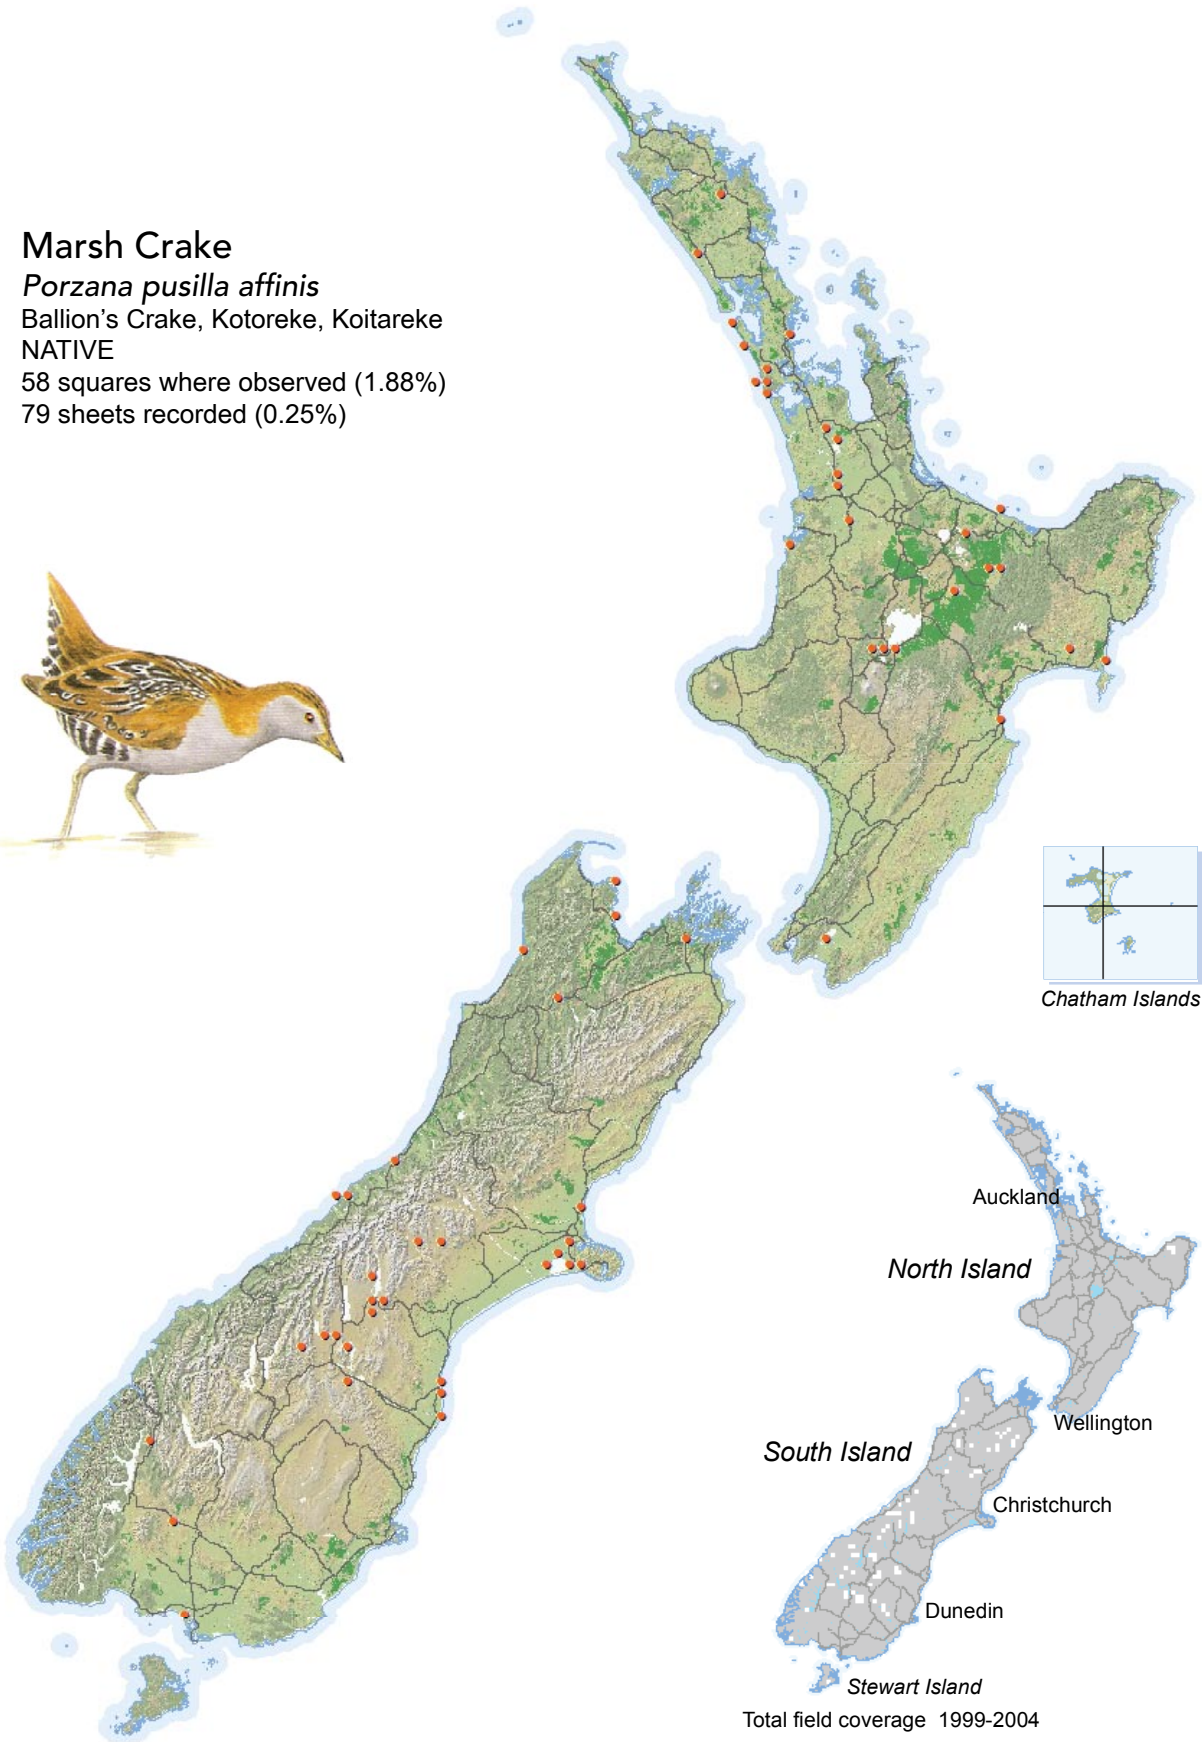

BIRD DISTRIBUTION IN NEW ZEALAND 1999-2004 - WEBATLAS

CJR Robertson, P Hyvönen, MJ Fraser and CR Pickard.

© Ornithological Society of New Zealand Inc. P O Box 834, Nelson 7040, New Zealand

Marsh Crake

Porzana pusilla affinis

Ballion's Crake, Kotoreke, Koitareke

NATIVE

58 squares where observed (1.88%)

79 sheets recorded (0.25%)

[Summary sourced from 10km grid square field surveys published as the ATLAS OF BIRD DISTRIBUTION IN NEW ZEALAND 1999-2004. Robertson *et al.*, 2007. ISBN 0 9582486 5 6. Illustration by DJ Onley from THE FIELD GUIDE TO THE BIRDS OF NEW ZEALAND. HA Robertson & BD Heather, 2005. ISBN 0 14 302040 4]