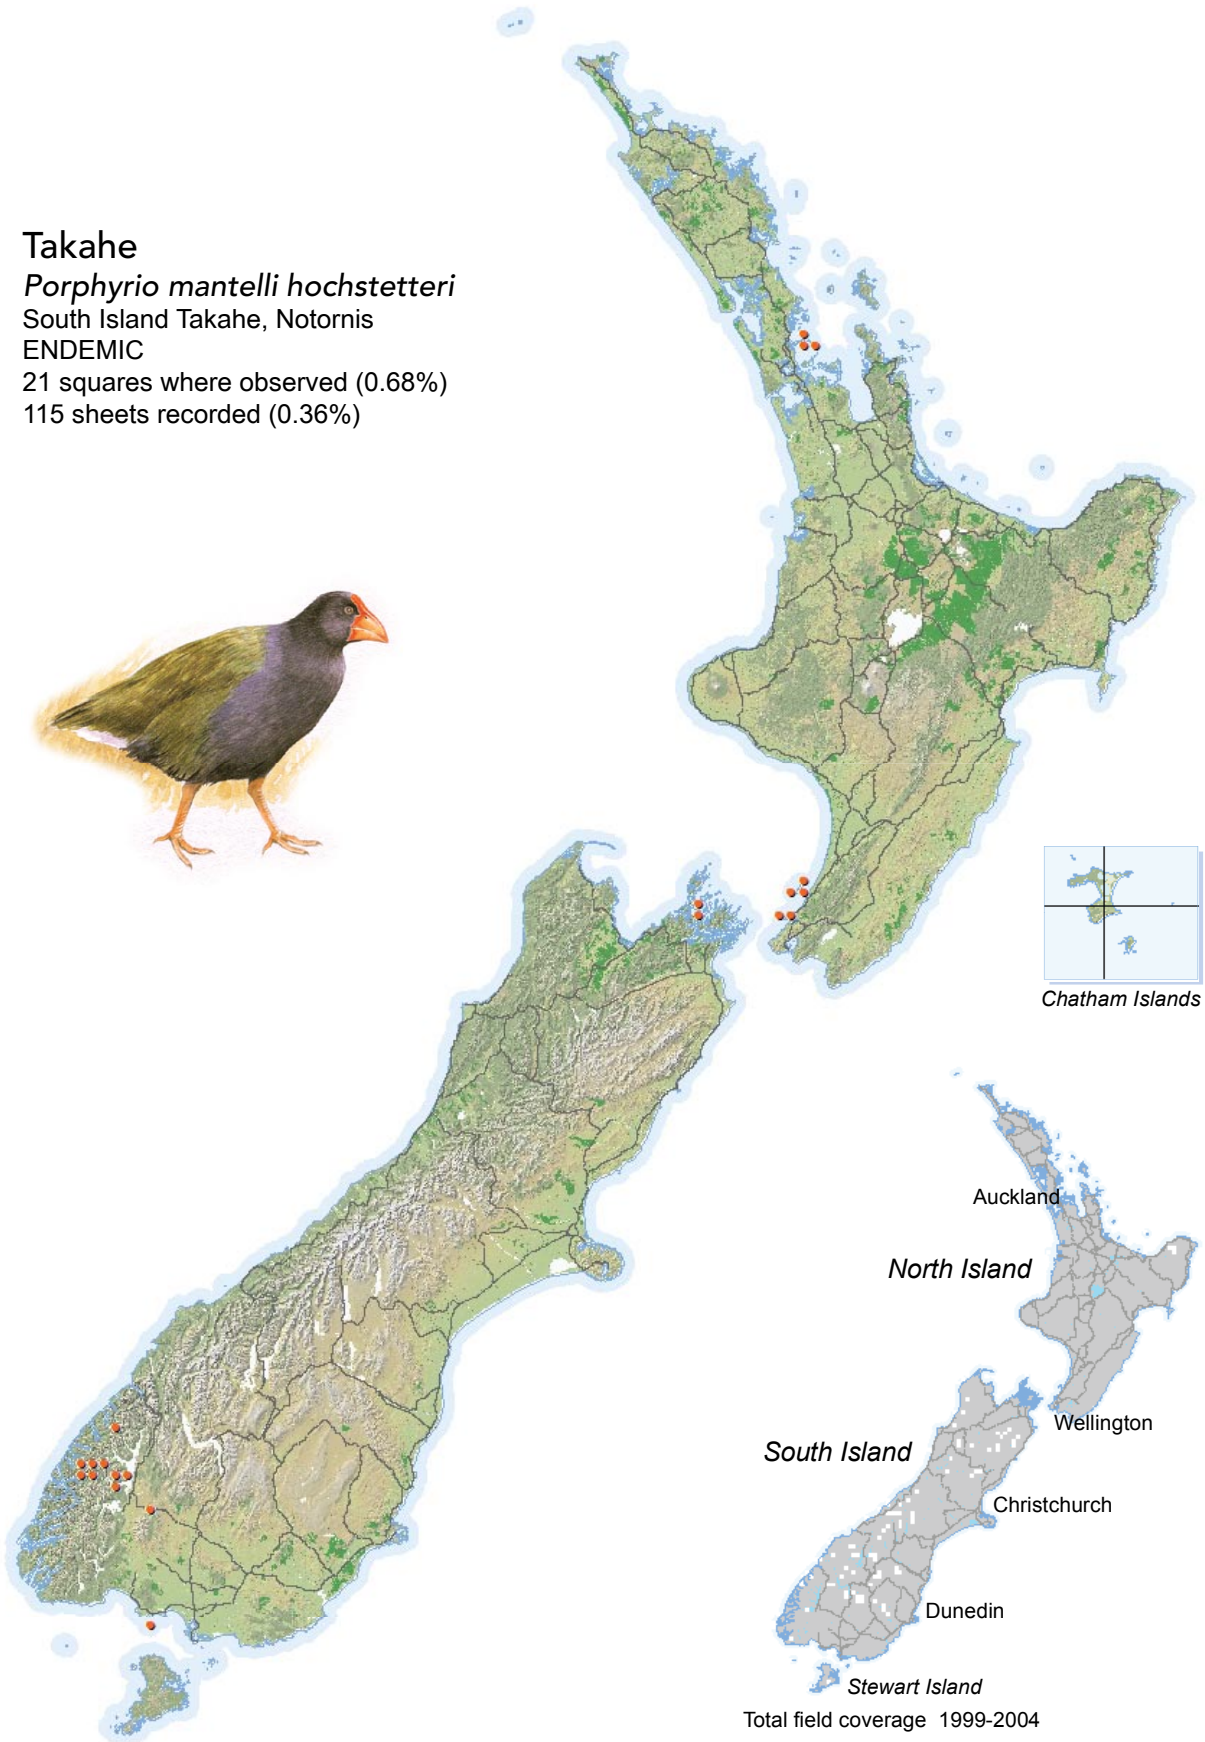

BIRD DISTRIBUTION IN NEW ZEALAND 1999-2004 - WEBATLAS

CJR Robertson, P Hyvönen, MJ Fraser and CR Pickard.

© Ornithological Society of New Zealand Inc. P O Box 834, Nelson 7040, New Zealand

Takahe

Porphyrio mantelli hochstetteri

South Island Takahe, Notornis

ENDEMIC

21 squares where observed (0.68%)

115 sheets recorded (0.36%)

[Summary sourced from 10km grid square field surveys published as the ATLAS OF BIRD DISTRIBUTION IN NEW ZEALAND 1999-2004. Robertson *et al.*, 2007. ISBN 0 9582486 5 6. Illustration by DJ Onley from THE FIELD GUIDE TO THE BIRDS OF NEW ZEALAND. HA Robertson & BD Heather, 2005. ISBN 0 14 302040 4]