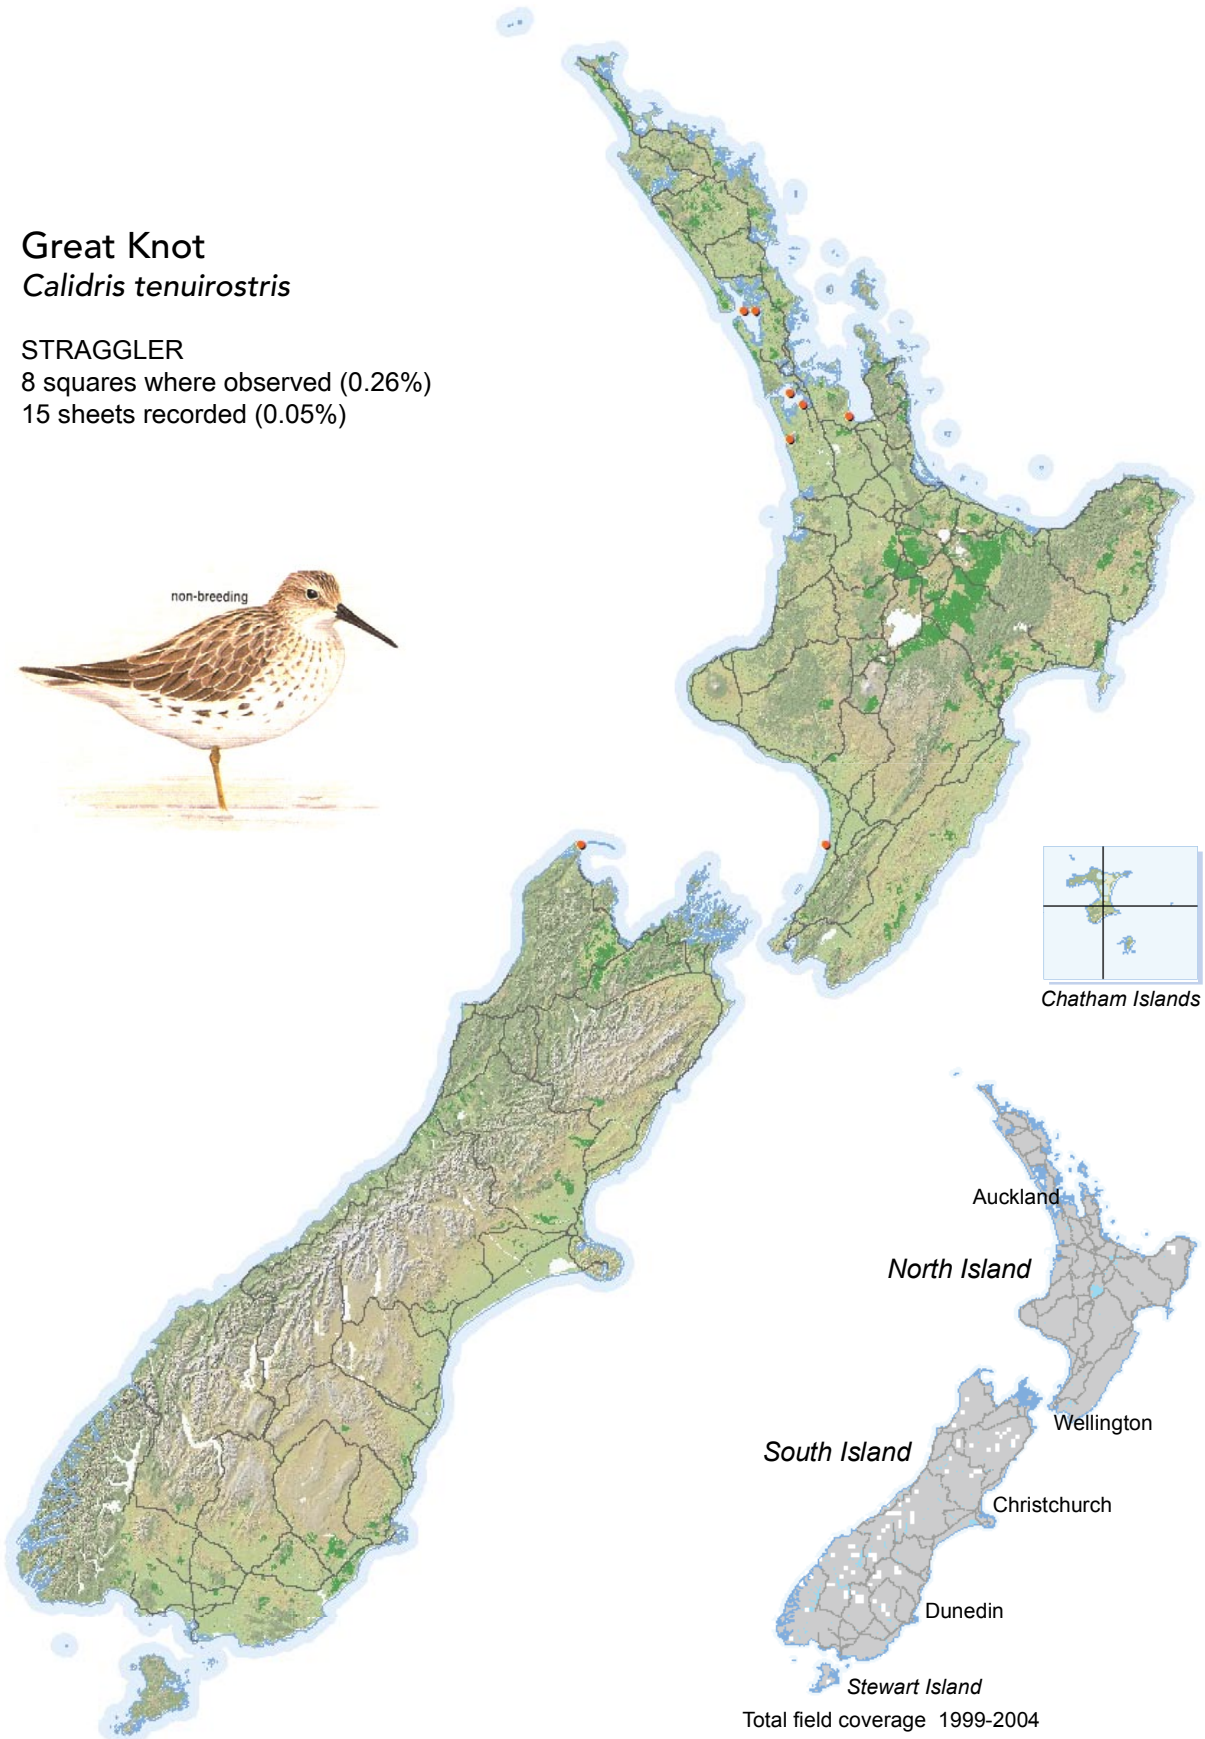

BIRD DISTRIBUTION IN NEW ZEALAND 1999-2004 - WEBATLAS

CJR Robertson, P Hyvönen, MJ Fraser and CR Pickard.

© Ornithological Society of New Zealand Inc. P O Box 834, Nelson 7040, New Zealand

Great Knot *Calidris tenuirostris*

STRAGGLER

8 squares where observed (0.26%)

15 sheets recorded (0.05%)

[Summary sourced from 10km grid square field surveys published as the ATLAS OF BIRD DISTRIBUTION IN NEW ZEALAND 1999-2004. Robertson *et al.*, 2007. ISBN 0 9582486 5 6. Illustration by DJ Onley from THE FIELD GUIDE TO THE BIRDS OF NEW ZEALAND. HA Robertson & BD Heather, 2005. ISBN 0 14 302040 4]